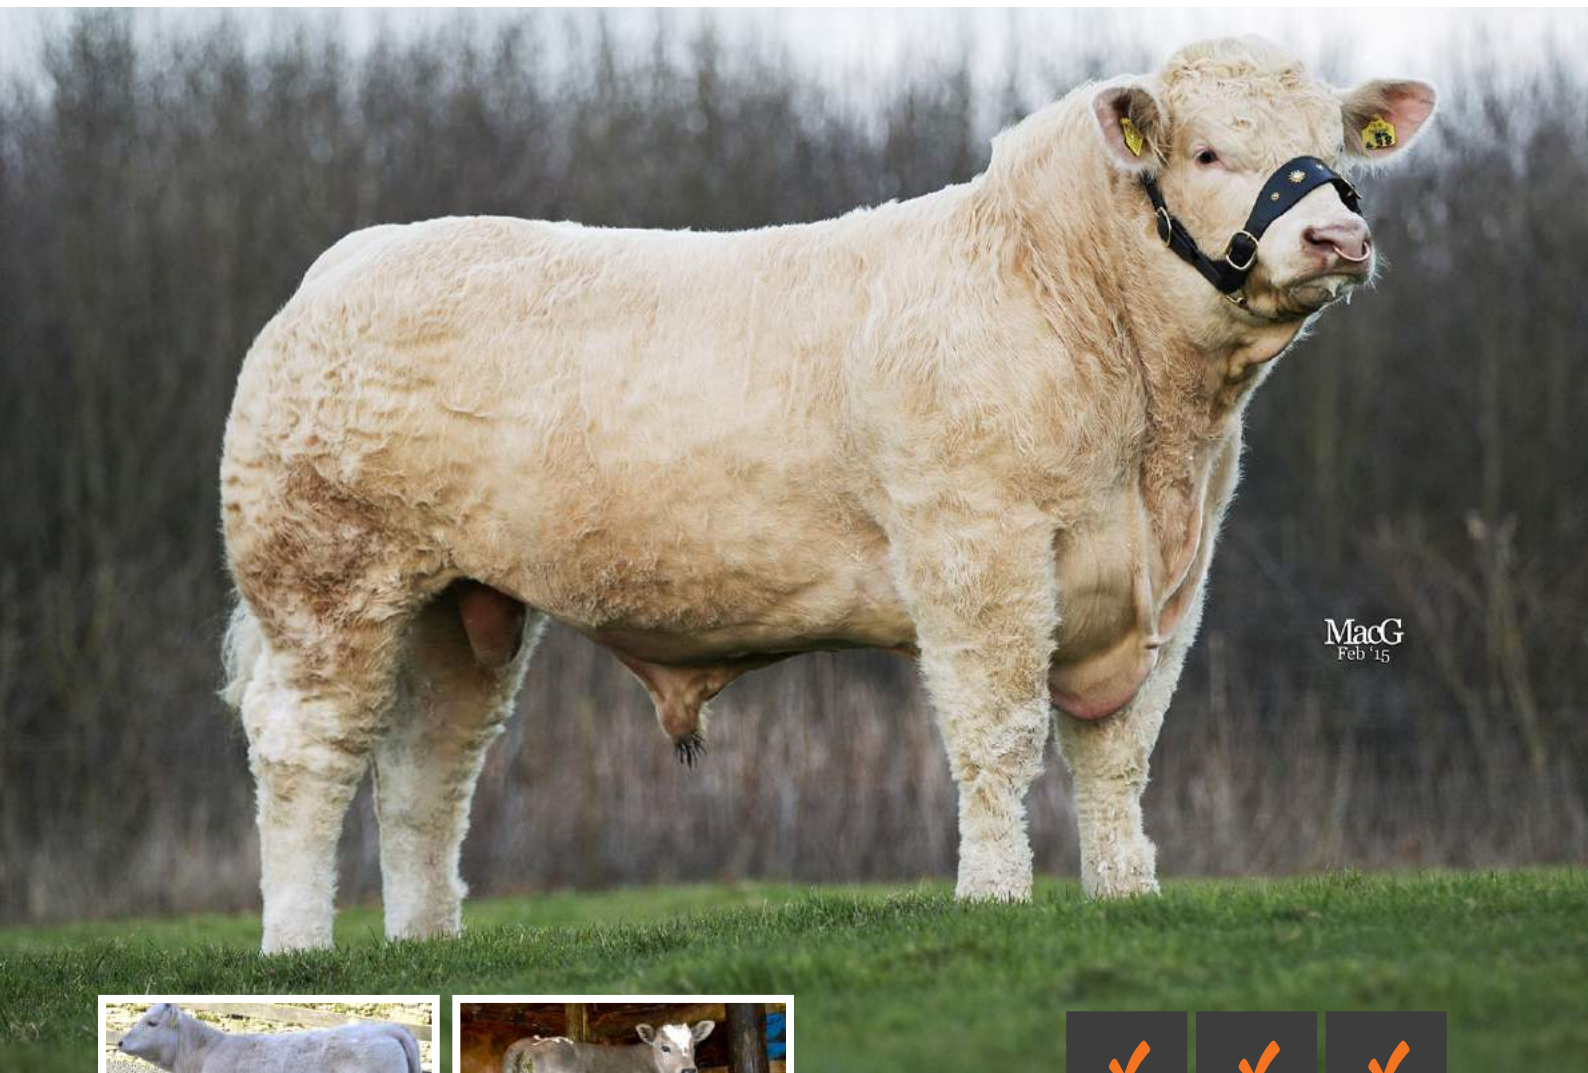

Davally ILLUSION

Sire: Balthayock Longbow Dam: Wesley Tasteful MGS: Bassingbourn Netherland
Ear Tag: UK171698 300048 AI Code: CH4139 DOB: 15/11/2013

MacG
Feb '15