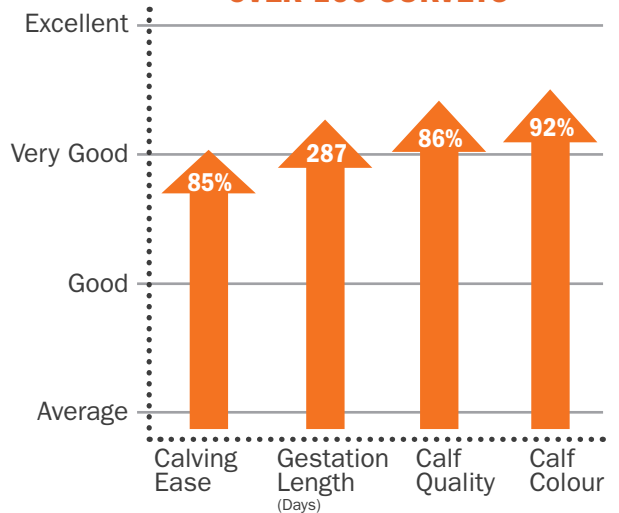

OVER 100 SURVEYS

Boomer Birch | Beef Programme Manager

Elmo has tremendous width throughout, with an impressive depth of loin and cleanness through his middle. His super bone structure and muscling ability is passed only all his progeny. Progeny develop quickly displaying good loins and conformation.