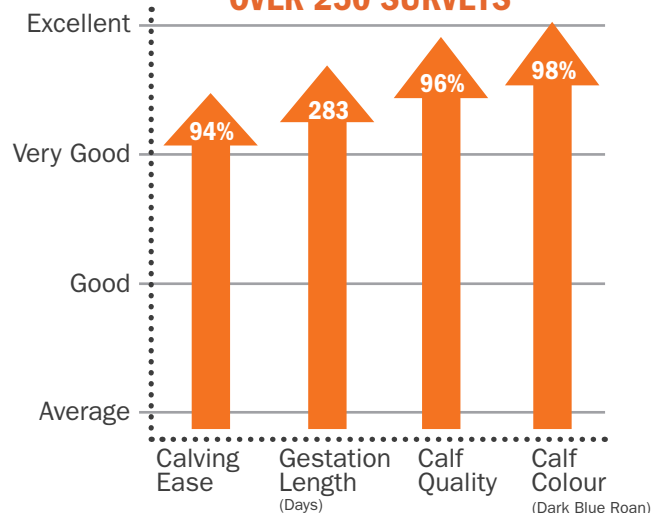

OVER 250 SURVEYS

J Jones & Sons, Lower Parks Farm, Herefordshire

For us Maidenlands Force is our mainstay British Blue bull. He consistently performs on our cows giving us calf quality, easy and on time calving's. These factors combined have reduced the amount of stress on the cows and has enabled us to shorten calving intervals and increase conception rates.