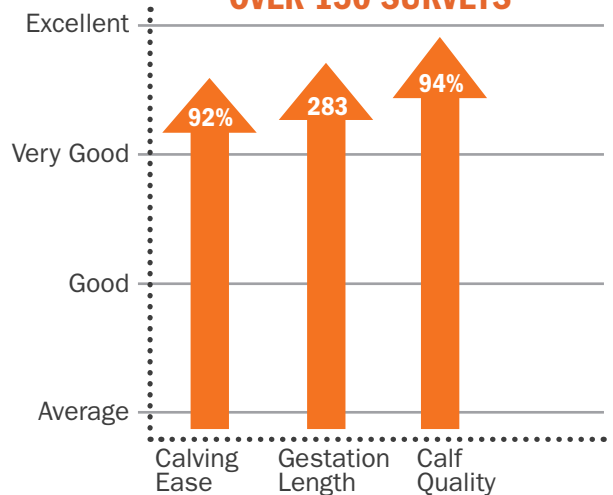

OVER 150 SURVEYS