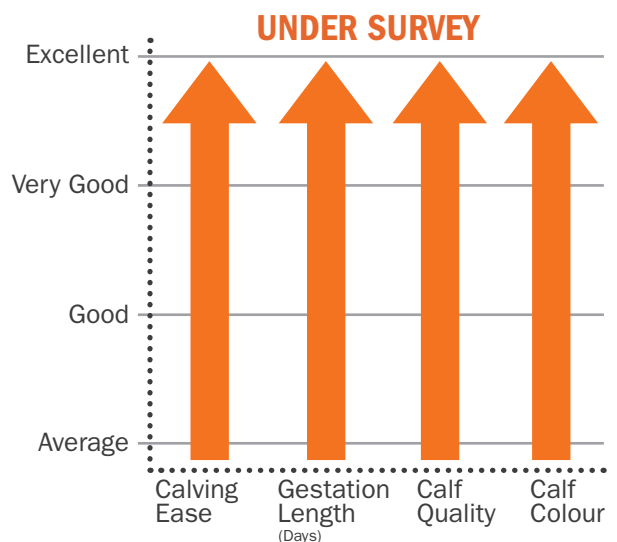

cogent™

BEEF VISIONS

DELIVERING PROOF WITH PROGENY

Cogent Beef Visions, the UK's leading Beef testing programme was set up to mirror image the original Dairy Visions programme. Over the past few years, the Beef Visions programme has gone from strength to strength and is now recognised for its data reliability in both the domestic and international markets.