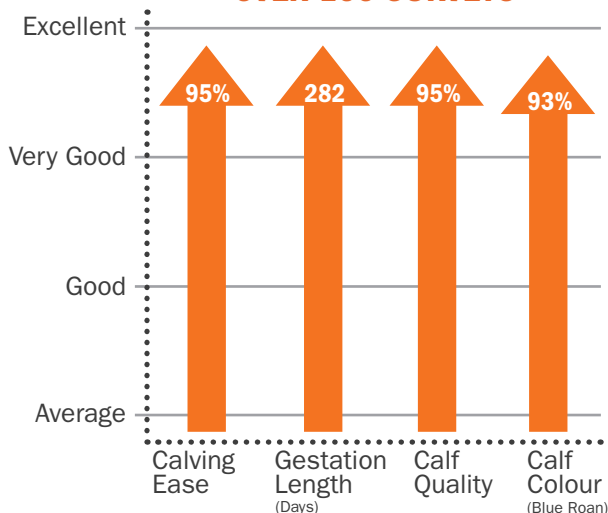

Sammie Wilson, Beef Sire Specialist

Icon is quite a unique bull that combines two of the best pedigrees in the breed. His mother was a consistent brood cow at Newpole that calved naturally and has produced outstanding quality progeny time after time. The early calving data proves this breeding with great initial information coming back from our Beef Visions customers. The dark blue roan calves are easily born with short gestations, fantastic growth and muscle development.