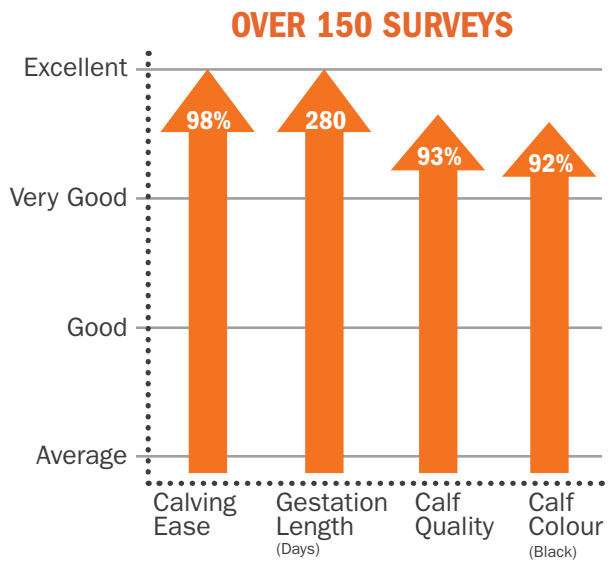

OVER 150 SURVEYS

Boomer Birch | Beef Programme Manager

Hero is becoming a standout bull for the Beef on Dairy portfolio; he is proving to be super easy calving with an average gestation length of 283 days and has great growth EBVs. Calves are up and sucking in no time and are of an outstanding quality.

Sammie Wilson | Beef Genetics & Product Analyst

Joseph is an exceptional bull with a great set of EBV's. He ranks in the top 1% of the breed for Eye Muscle Area and Retail Yield. Joseph has graduated through the Beef Visions programme with exceptional calving ease and short gestation length. Progeny are easily born, display muscle definition and width from an early age. This bull is well suited to heifers for easy calving.