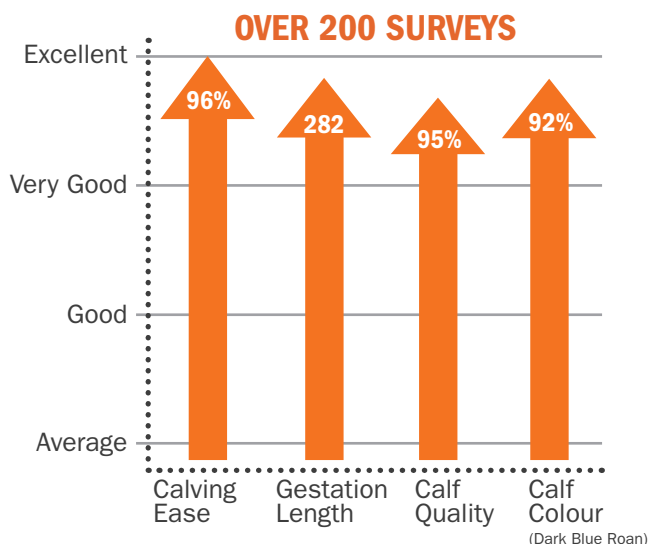

VISIONS GRADUATE

CALVING EASE

CALF QUALITY