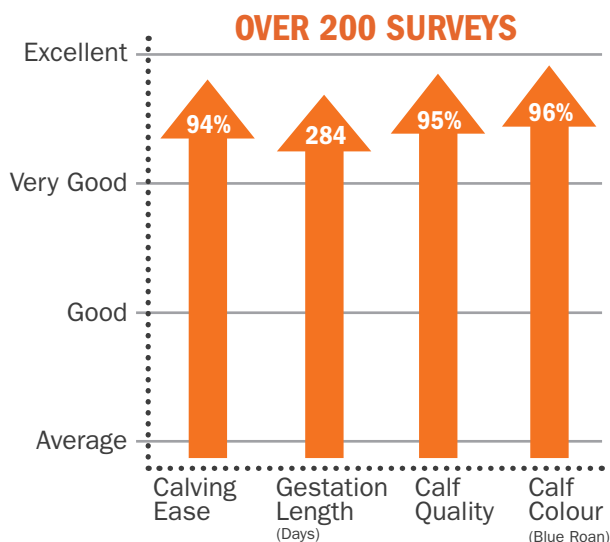

Sammie Wilson, Beef Sire Specialist

Iceman continues to be a highlight bull in the Beef on Dairy portfolio producing consistent blue roan progeny with excellent muscle definition. With easily born progeny that are the type to top calf markets, Iceman is a bull to use for that extra calf quality whilst not substituting on calving ease.