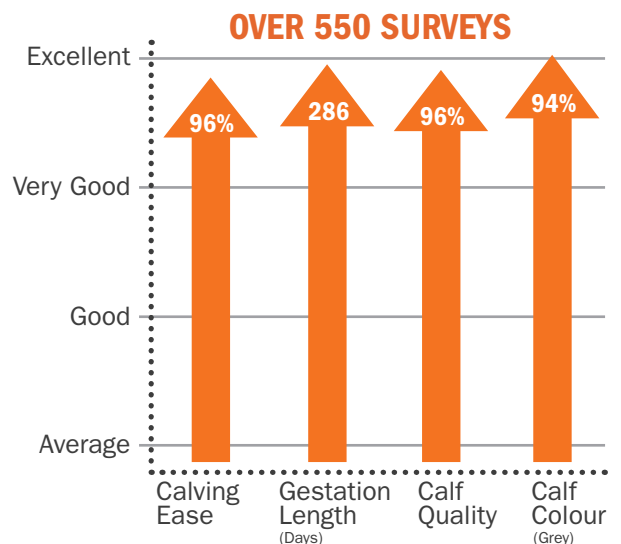

Boomer Birch | Beef Programme Manager

Booster is a proven Cullard Charolais bull with an impressive French muscle index of +114 and a French calving index of +107. Booster offers short gestations and easy calving; whilst transmitting muscle and growth with exceptional definition. Calves are born small and develop quickly.