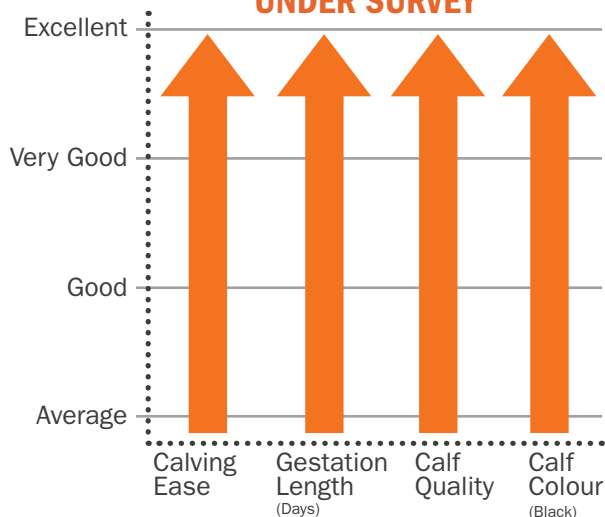

Lawbreaker consistently produces exceptional calf quality and offers some of the best breed-leading genetics. Lawbreaker ranks in the top 5% of the breed for 200, 400 and 600 day weights with an Eye Muscle Area of +3.5. This bull will provide farmers with an outstanding calf that will develop quickly and be very marketable. Please note for use on cows only.

VISIONS
UNDER SURVEY

ROYALTY

CALF
QUALITY

Netherhall 1 OZ DAFFY M024 (P) NEW

Sire: Wirruna Daffy D1 Dam: Wirruna Last Day E163 (P) MGS: Wirruna Vickery
Ear Tag: UK103719 202024 AI Code: H9375 DOB: 16/11/2014

✓
**VISIONS
YOUNG SIRE**

✓
**SEXED
SEMEN**

✓
ROYALTY

UNDER SURVEY

Boomer Birch | Beef Programme Manager

Full of genetic potential, Daffy has a pedigree packed with well proven bloodlines to produce easy-calving cattle that grow quickly and also yield well. He carries a Calving Ease Direct of +6.0 which ranks him easily in the top 5%. With both Terminal and Self Replacing Indexes in the top 10%, Daffy is sure to produce small, easily born and yet vigorous calves that carry short gestations.