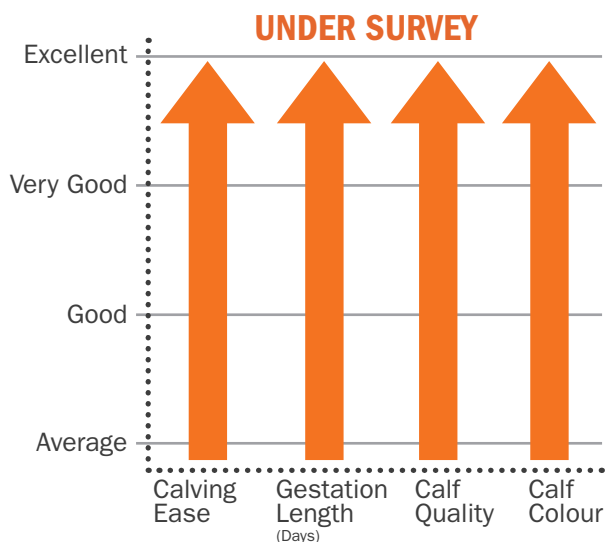

ROYALTY

SEXED SEMEN

VISIONS YOUNG SIRE

Boomer Birch | Beef Programme Manager

James displays great muscle development and width. Sired by the easy calving “Blelack Digger”, we expect this bull to produce calves with great conformation and muscle development, whilst maintaining small born calves with low birth weights. James carries a calving ease EBV of +12.9 ranking him in the top 5% of the breed.