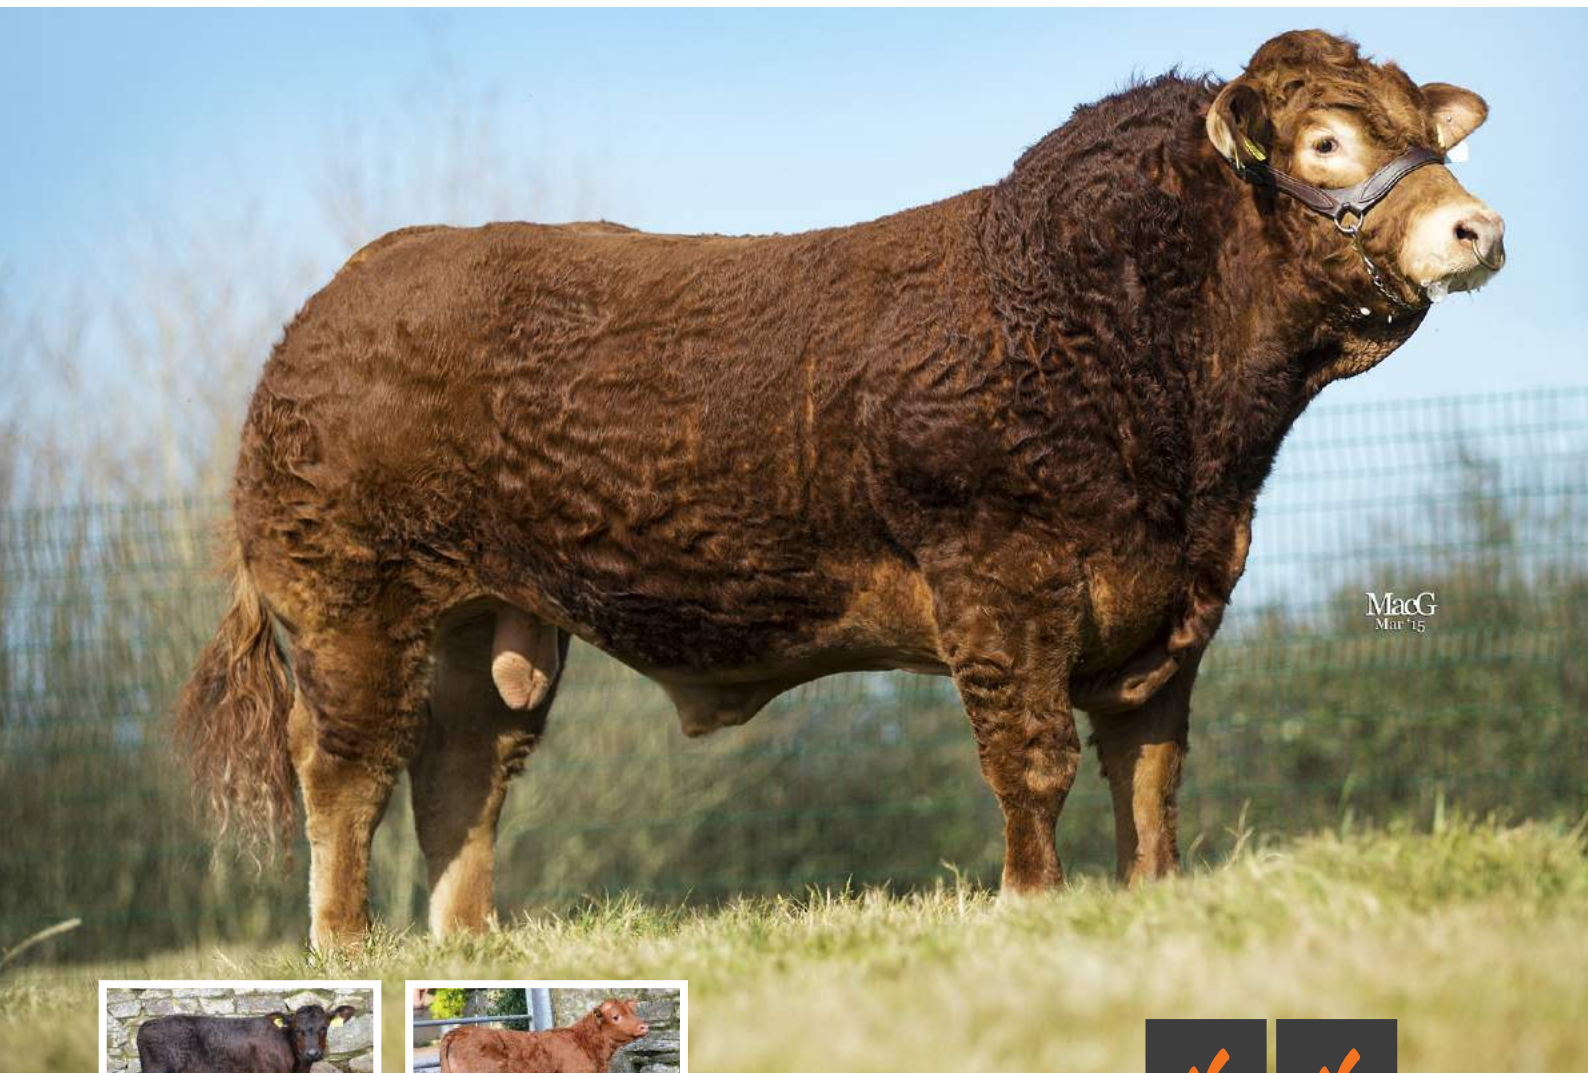

Ronick INSTAGRAM

Sire: Rathconville Eugene Dam: Ronick Beret MGS: Valmy
Ear Tag: UK542892 502419 AI Code: LN2495 DOB: 17/04/2013