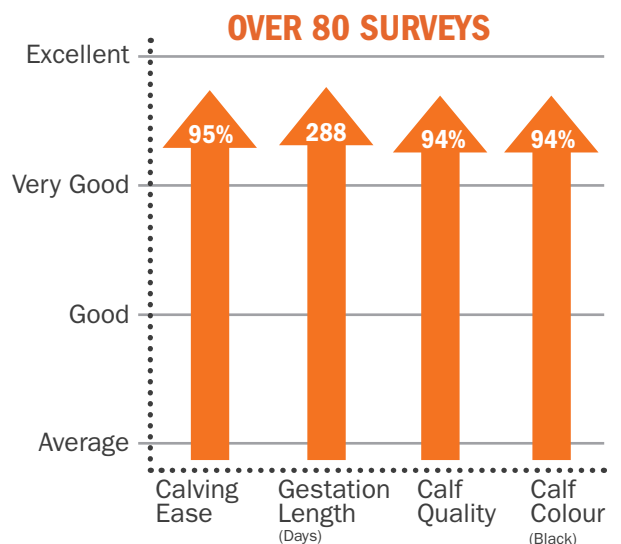

Boomer Birch | Beef Programme Manager

Instagram was an exceptional calf from an early age, showing great muscle and conformation whilst maintaining good growth. His father "Rathconville Eugene" is proving himself to be an exceptional stock bull within the Ronick herd producing progeny up to 20,000gns. Calves are easily born and develop conformation from an early age.