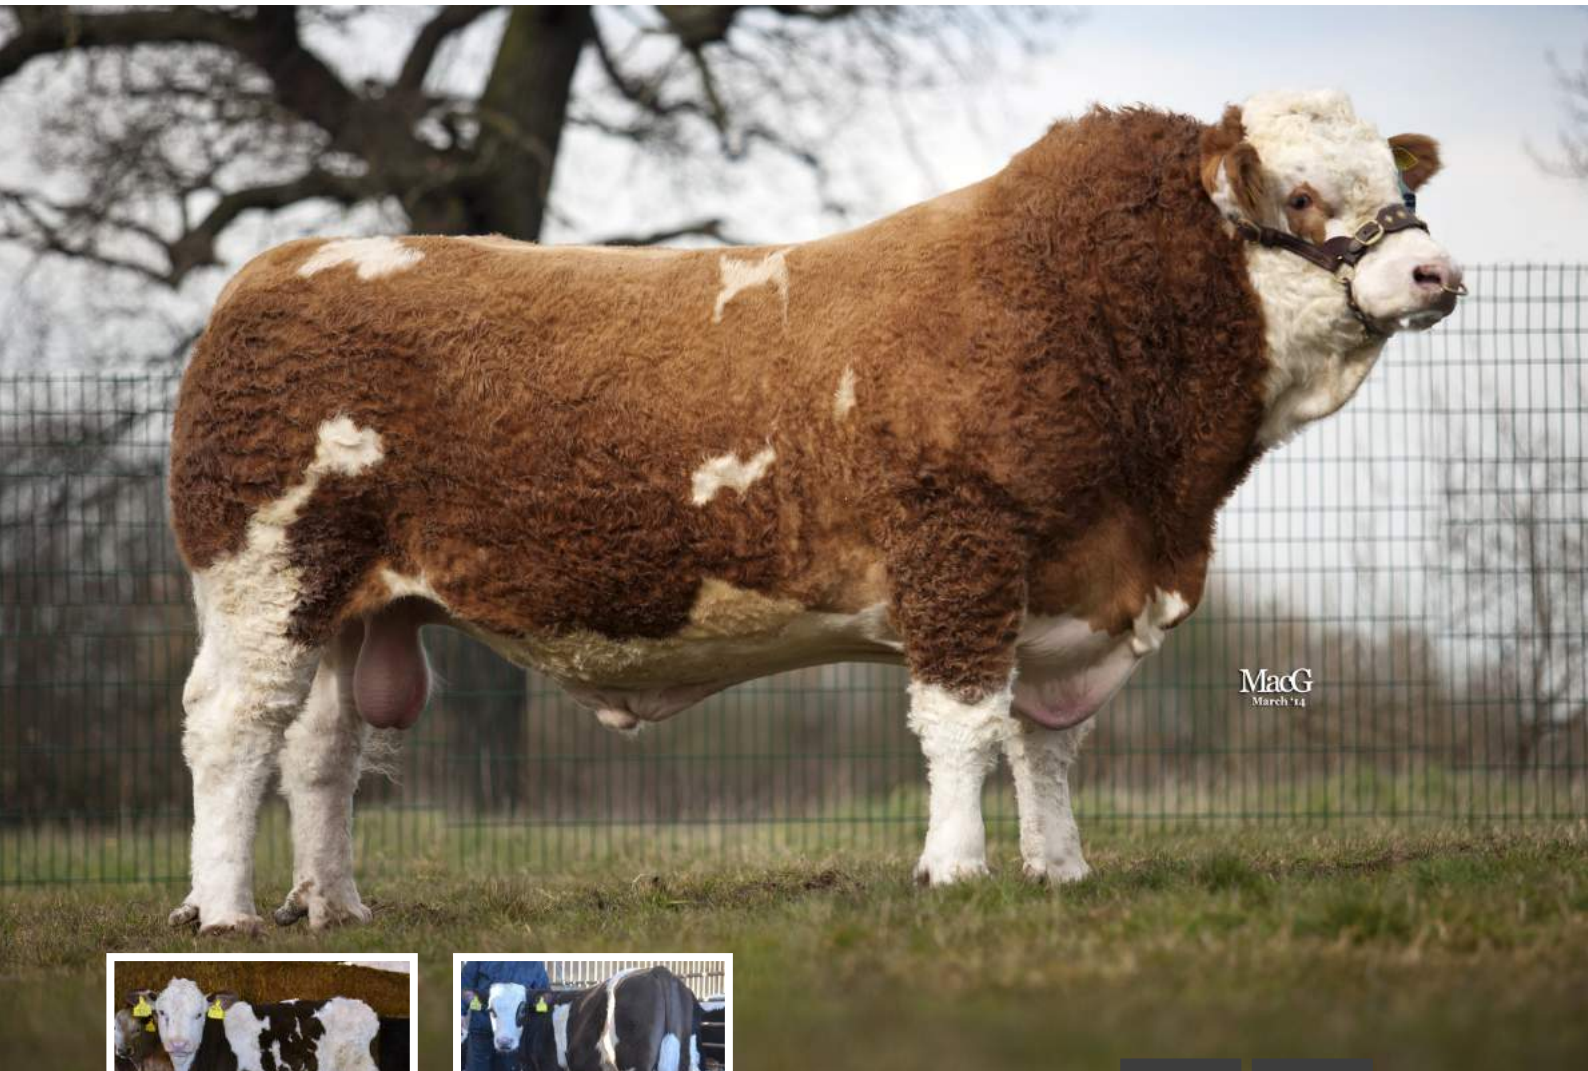

Falondene CINCINNATI 11

Sire: Ravensworth Hermon Dam: Falondene Karolina MGS: Popes Laird
Ear Tag: UK560035 100056 AI Code: SG1140 DOB: 01/05/2011