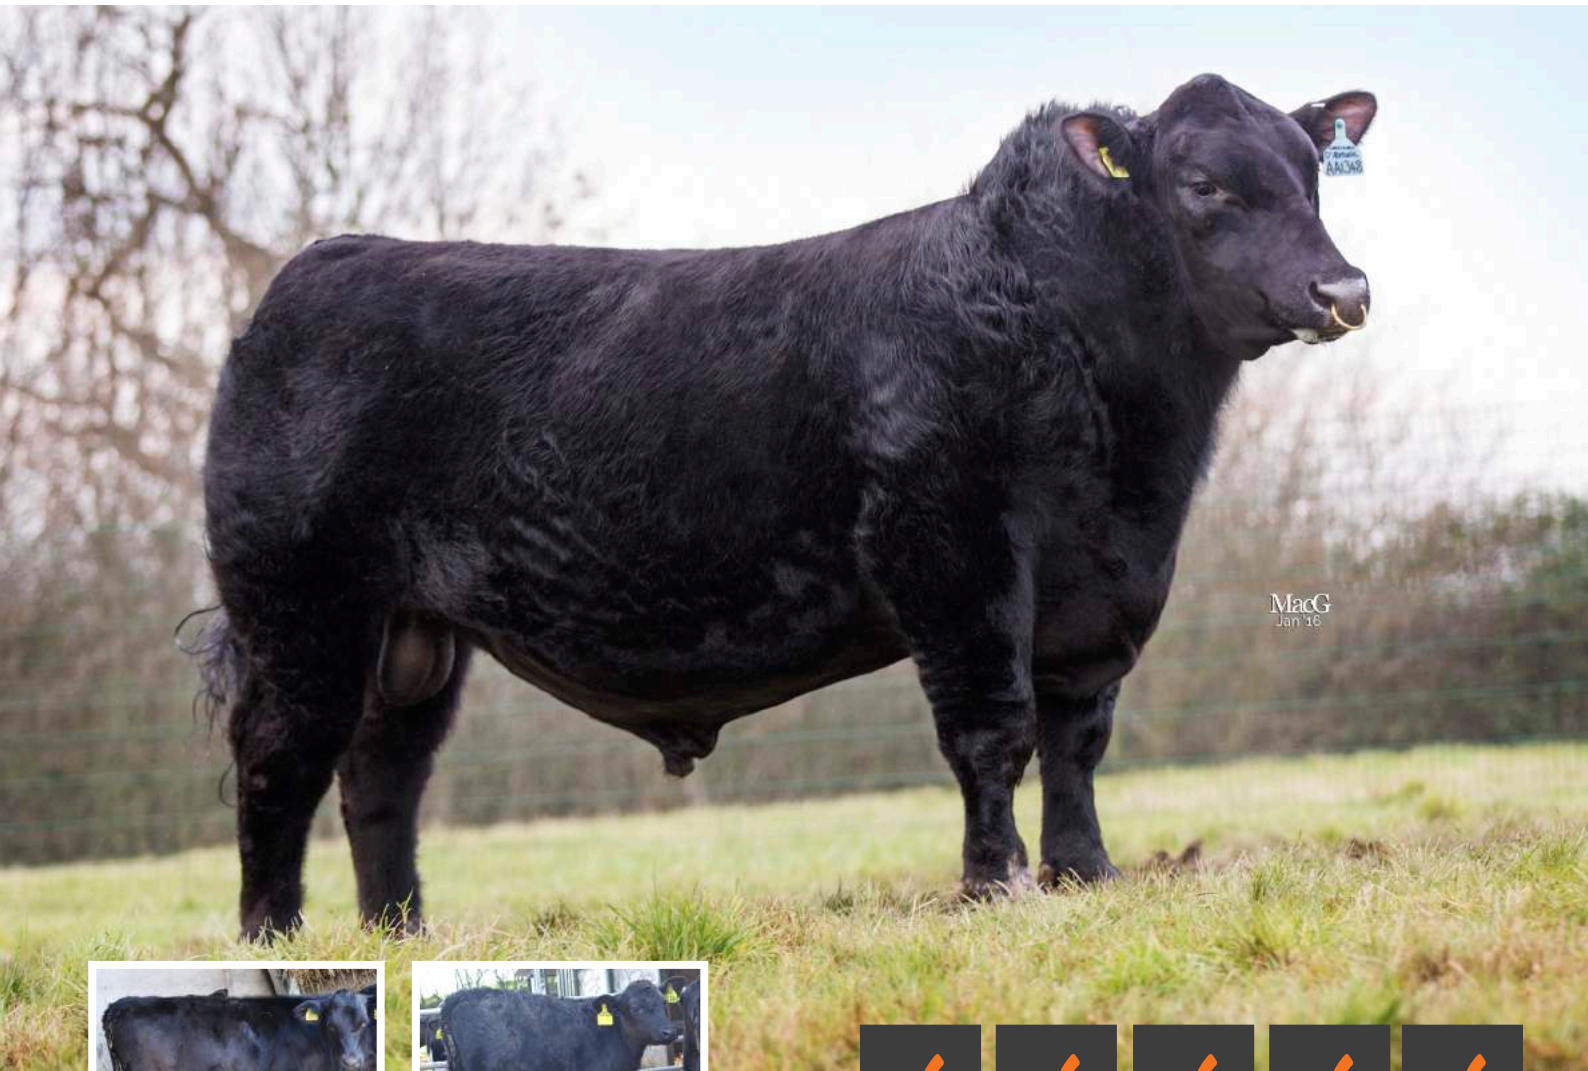

Oakchurch DE ADMIRAL P164

Sire: Ardrossan Admiral A2 Dam: Oakchurch Dame M093 MGS: Te Mania Berkley B1
Ear Tag: UK313622 200164 AI Code: AA1348 DOB: 26/01/2014

✓

SEXED SEMEN

✓

ROYALTY

✓

CALF QUALITY

✓

VISIONS GRADUATE

✓

CALVING EASE