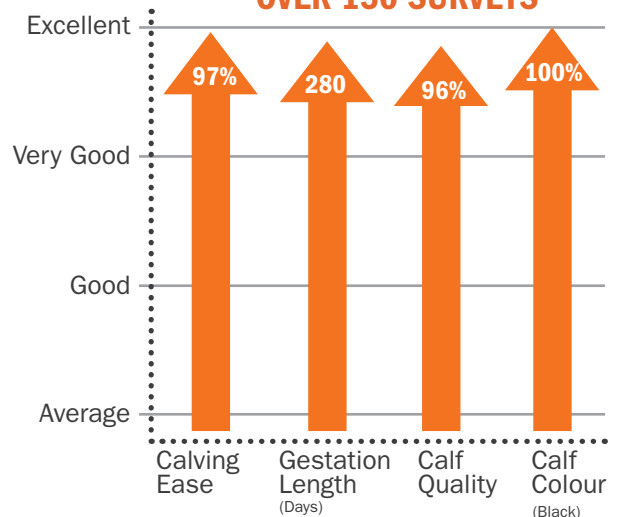

✓

VISIONS GRADUATE

✓

CALVING EASE

OVER 150 SURVEYS

W Wood & Son, Groundy Croft, Cumbria

De Admiral calves have consistently impressed us with their good conformation from birth, easy calving and low birth weights. They have all been born unassisted with excellent vigour and really suit the way we market our calves.

CALVING EASE

OVER 150 SURVEYS

Webbley Ltd, Upper Ley Farm, Gloucestershire

Picador has really performed on farm, being extremely fertile with short gestations. Calves are born easily, strong from birth, up sucking within the first hour and grow well with good solid frames. With this in mind, we hope Picador will produce a good quality carcass and I would recommend others to use him in the future.