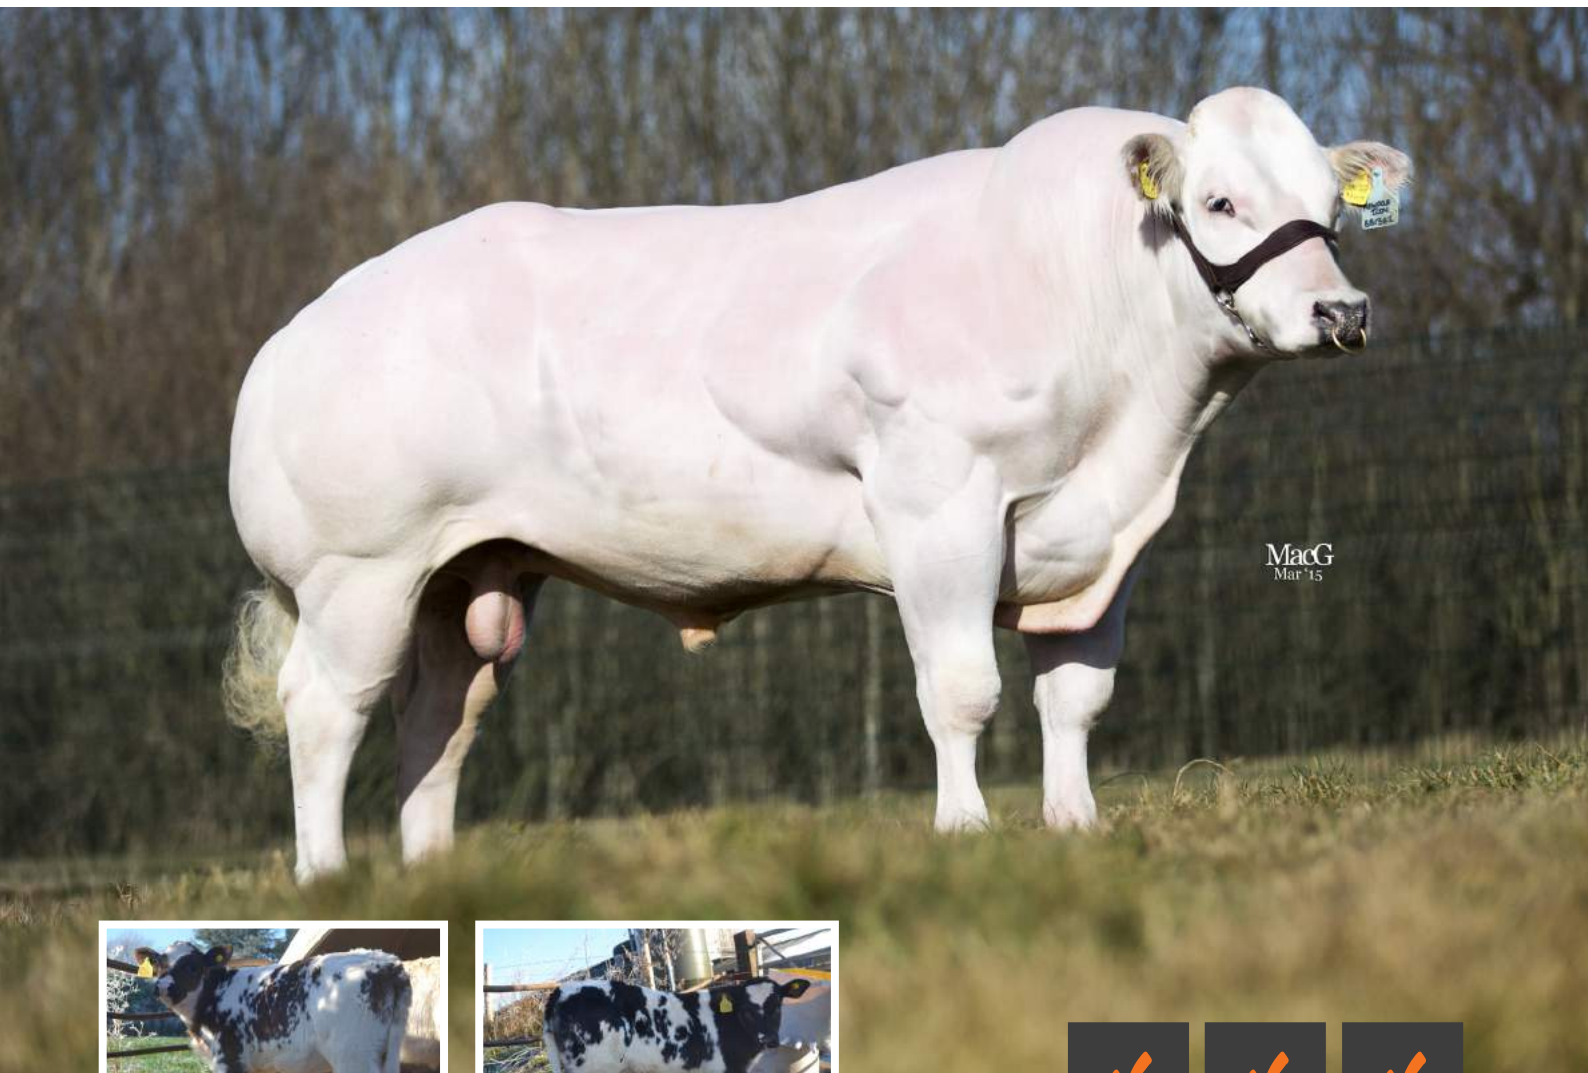

Newpole ICON

Sire: Tamhorn Sumo Dam: Astbury Valentine MGS: Cristal De Somme
Ear Tag: UK344206 400105 AI Code: BB1342 DOB: 04/03/2013

**VISIONS
UNDER SURVEY**

**CALVING
EASE**

**CALF
QUALITY**