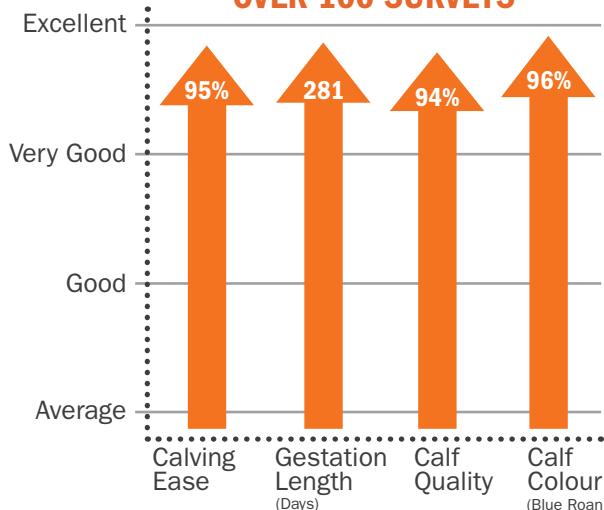

OVER 100 SURVEYS

Tom Peters, International Sales Manager

Improvement has been an exciting young bull since he entered the stud with excellent conformation and pedigree to match. The initial results from independent data in an export market are very encouraging with Improvement excelling for calving ease and still births. This is data from over 800 calving's across more than 300 herds. We are excited to see Improvement's development as a flagship British Blue sire for Cogent.