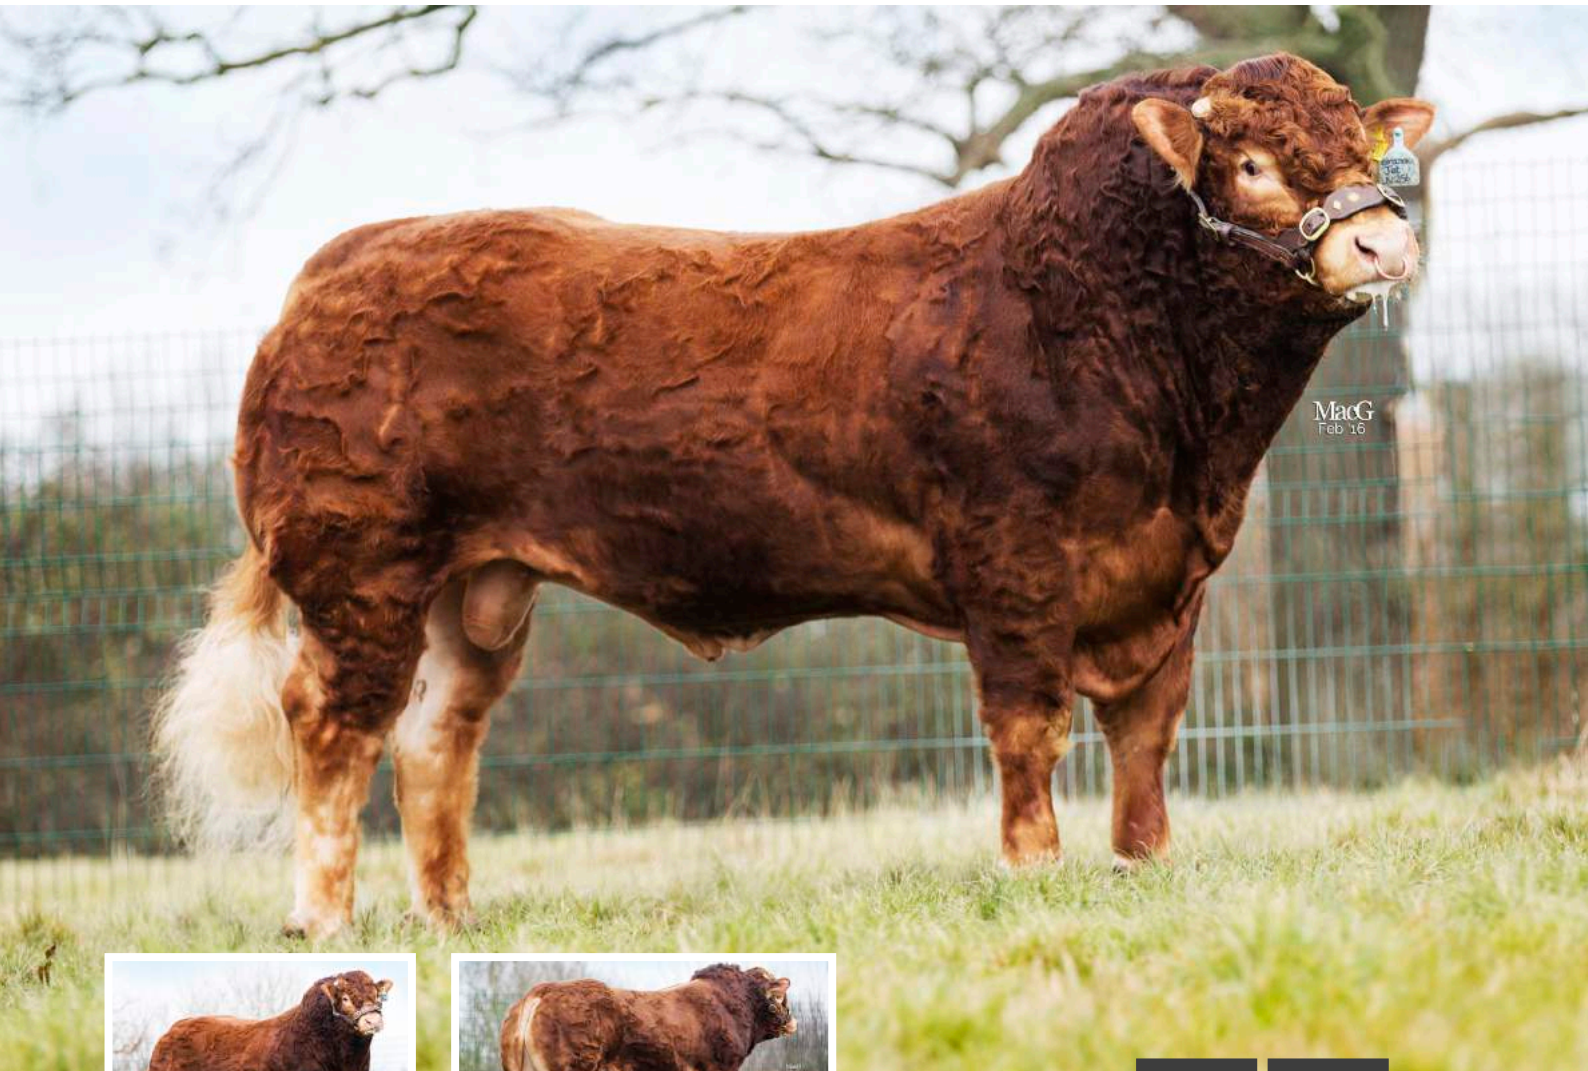

Tomschoice JET

Sire: Kaprico Eravelle Dam: Tomschoice Diamante MGS: Haltcliffe Novel
Ear Tag: UK124148 100307 AI Code: LN2561 DOB: 02/06/2014