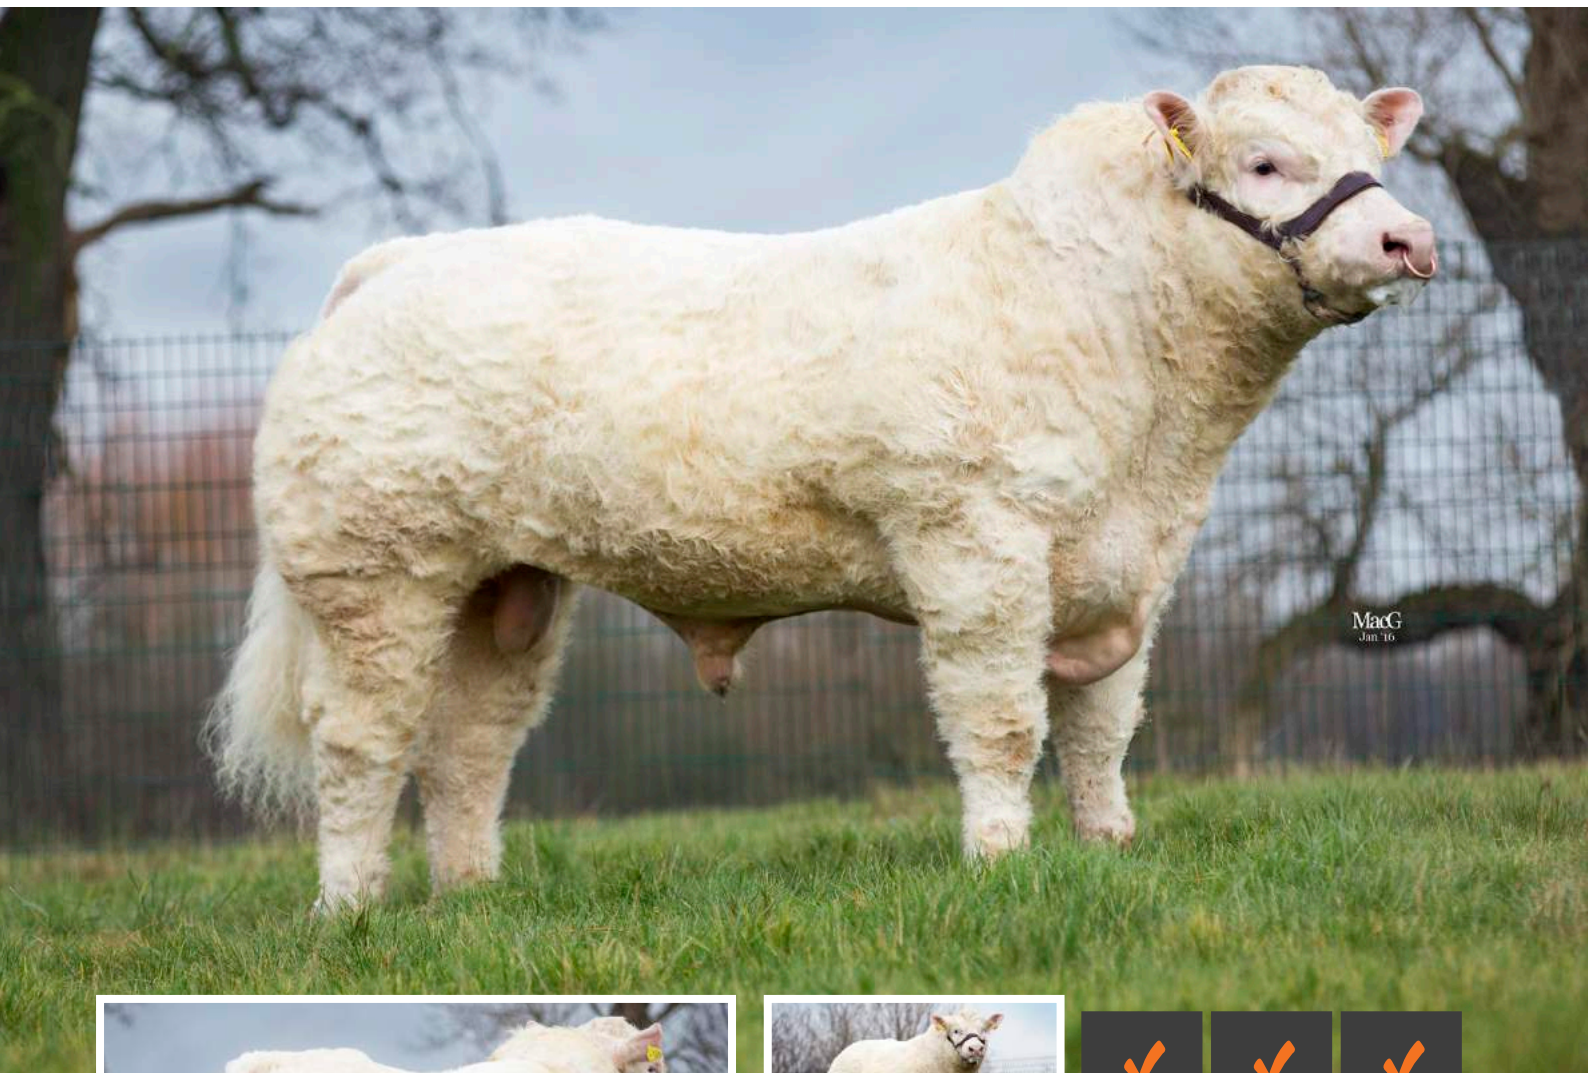

ROYALTY

SEXED SEMEN

VISIONS YOUNG SIRE

Boomer Birch | Beef Programme Manager

James displays great muscle development and width. Sired by the easy calving “Blelack Digger”, we expect this bull to produce calves with great conformation and muscle development, whilst maintaining small born calves with low birth weights. James carries a calving ease EBV of +12.9 ranking him in the top 5% of the breed.