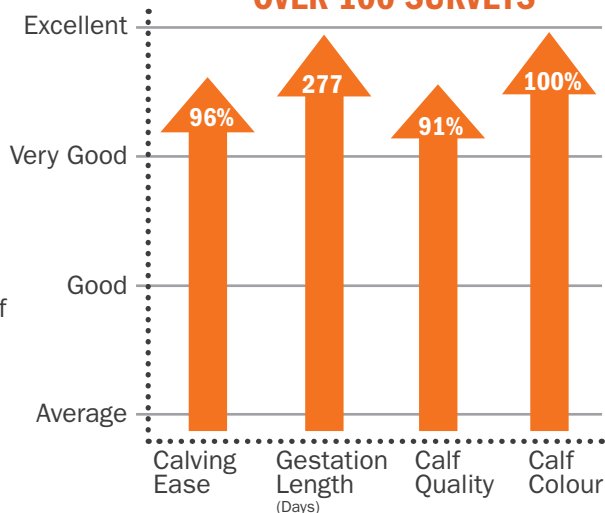

OVER 100 SURVEYS