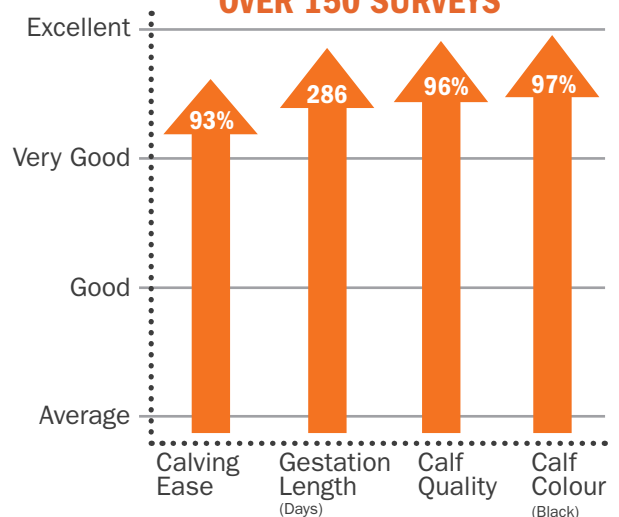

OVER 150 SURVEYS

Boomer Birch | Beef Programme Manager

Goldard continues to be a great addition to the Beef on Dairy programme. He has proven himself to be a producer of great pedigree and commercial cattle and his calving ease proof looks very promising. This bull will provide exceptional calf quality with great muscle definition and shorter gestations. In addition, customer satisfaction has been excellent.