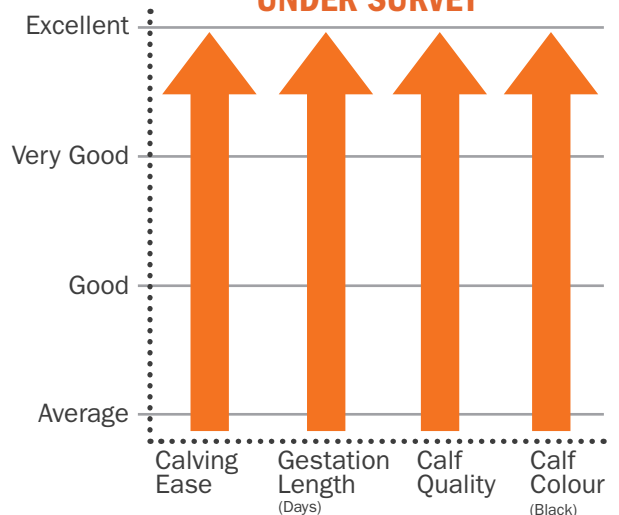

UNDER SURVEY