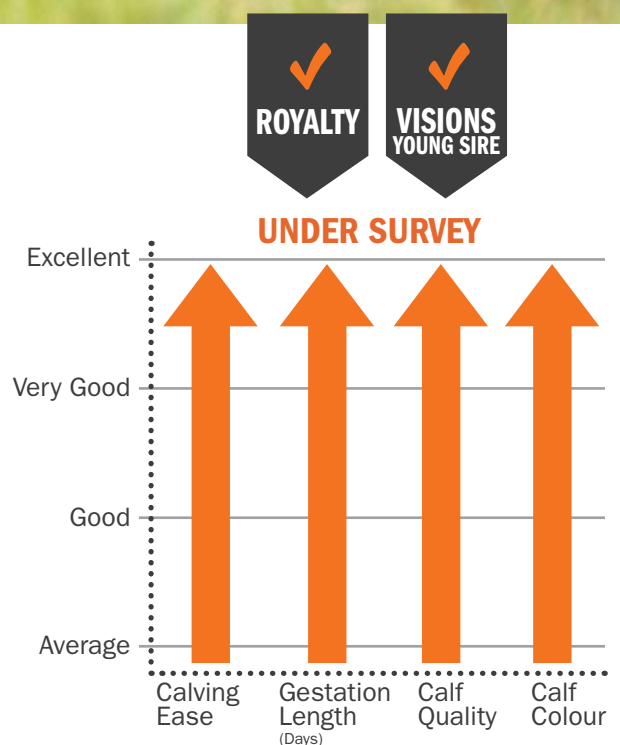

Boomer Birch | Beef Programme Manager

Paternal brother to two great proven Cogent sires 'Threeburnford Leander' & 'Thrunton Rocky'. He himself ranks in the top 5% for Retail Beef Yield and top 10% for 200 Day Weight and both Terminal and Self Replacing indexes. We expect this bull to provide exceptional calf quality with small born calves and fantastic growth rates.