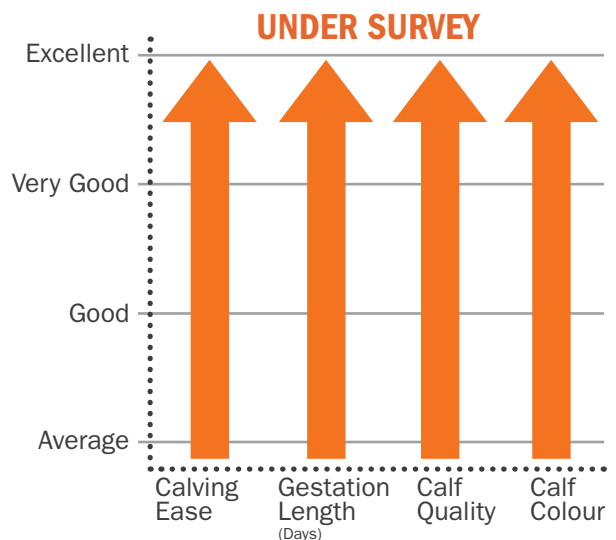

GOLF

Sire: Vaudou Dam: Delta MGS: Tozeur
 Ear Tag: FR4241721964 AI Code: CH4126

Boomer Birch | Beef Programme Manager

.....

A young Cullard Charolais bull that is expected to produce calf quality along with shorter gestations and smaller born calves. Golf is a genomic sire selected for his muscle strength with a genomic indicator value of 6.6 for Muscle. Expect his progeny to show exceptional muscle development and growth from an early age with great vitality.