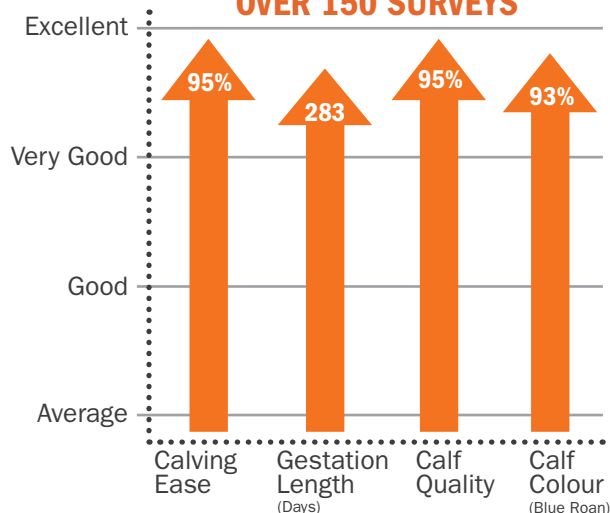

MA & E M Tillier & Son, Cleeve Farm, Devon

Our calves sired by Islay have all been easily born with good conformation and never looked back since day one. With their dark blue roan colouring and exceptional growth, they suit our system of selling at 16-18 months old very well.