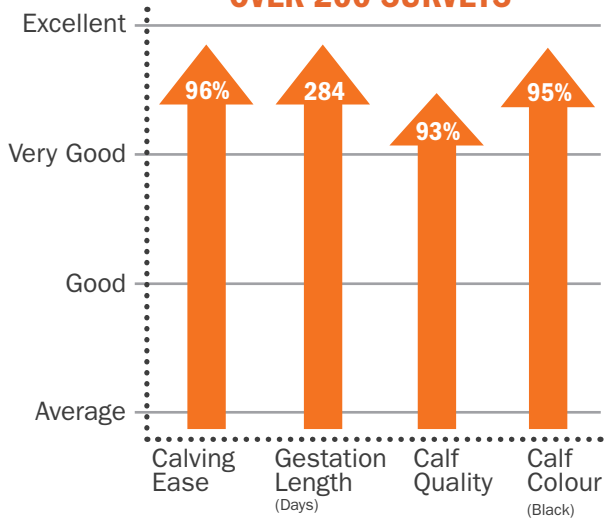

MacG
Oct '13

VISIONS GRADUATE

SEXED SEMEN

ROYALTY

CALF QUALITY

OVER 200 SURVEYS

D G, A & R Allen. Day House Farm, Gloucestershire

Leo has been a consistent bull for us. His calves are easily born, develop quickly and show real strength. The calves we have had are long and slender at birth. Calves begin to develop and grow around 3 weeks of age, with exceptional loins which suit the calf markets very well.

✓

VISIONS GRADUATE

✓

CALVING EASE

OVER 150 SURVEYS

W Wood & Son, Groundy Croft, Cumbria

De Admiral calves have consistently impressed us with their good conformation from birth, easy calving and low birth weights. They have all been born unassisted with excellent vigour and really suit the way we market our calves.