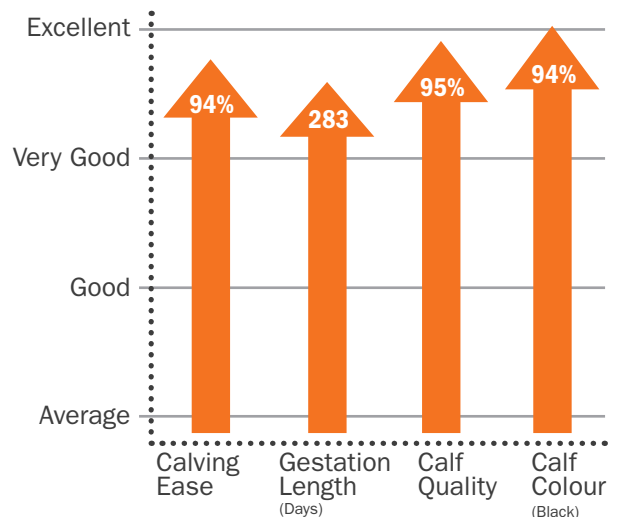

Kinglee 1 HERO (P)

Sire: Dorepoll 1 93N Nationwide (P) Dam: Costhorpe 1 Sadie 149 (P) MGS: PRL 1900 Racquet 560 (P)
 Ear Tag: UK200976 500345 AI Code: H9446 DOB: 21/03/2011

VISIONS GRADUATE

ROYALTY

CALF QUALITY

OVER 150 SURVEYS

Boomer Birch | Beef Programme Manager

Hero is becoming a standout bull for the Beef on Dairy portfolio; he is proving to be super easy calving with an average gestation length of 283 days and has great growth EBVs. Calves are up and sucking in no time and are of an outstanding quality.