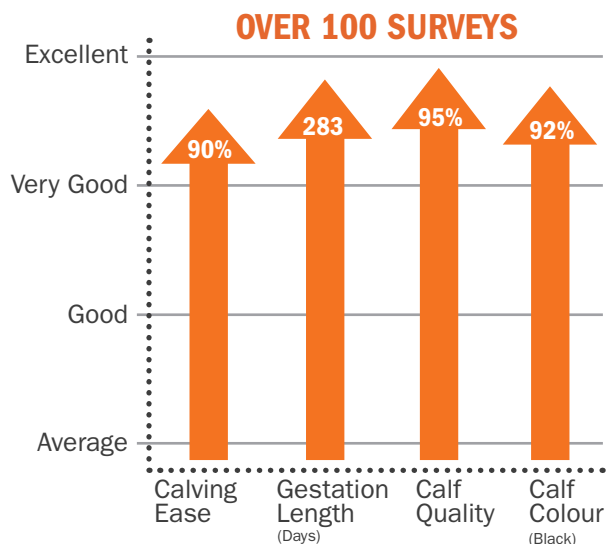

Boomer Birch | Beef Programme Manager

Lawbreaker consistently produces exceptional calf quality and offers some of the best breed-leading genetics. Lawbreaker ranks in the top 5% of the breed for 200, 400 and 600 day weights with an Eye Muscle Area of +3.5. This bull will provide farmers with an outstanding calf that will develop quickly and be very marketable. Please note for use on cows only.

VISIONS
UNDER SURVEY

ROYALTY

CALF
QUALITY