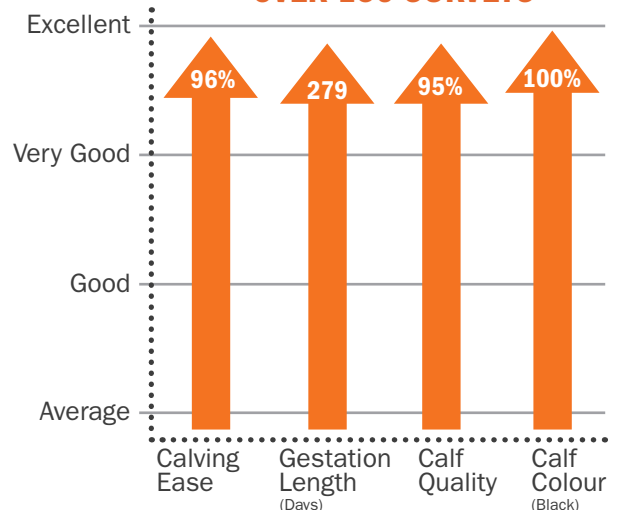

✓

VISIONS GRADUATE

✓

CALVING EASE

OVER 150 SURVEYS

W Wood & Son, Groundy Croft, Cumbria

De Admiral calves have consistently impressed us with their good conformation from birth, easy calving and low birth weights. They have all been born unassisted with excellent vigour and really suit the way we market our calves.