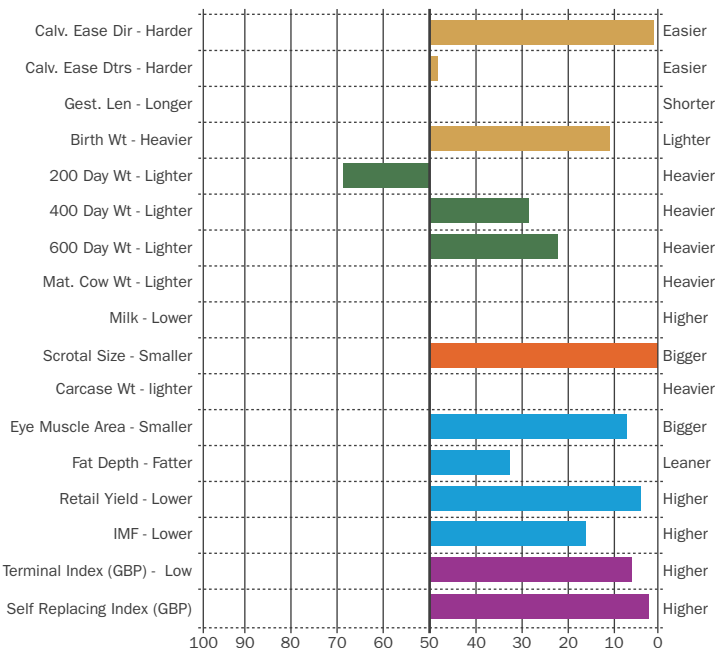

CALVING EASE

SEXED SEMEN

ROYALTY

TERMINAL

EBV Chart- February 2017 Information

Terminal Index
+34

Breed Average
+23

Self Rep. Index
+43

Breed Average
+28

Kinglee 1 HERO (P)

Sire: Dorepoll 1 93N Nationwide (P) Dam: Costhorpe 1 Sadie 149 (P) MGS: PRL 1900 Racquet 560 (P)
 Ear Tag: UK200976 500345 AI Code: H9446 DOB: 21/03/2011

EBV Chart - February 2017 Information