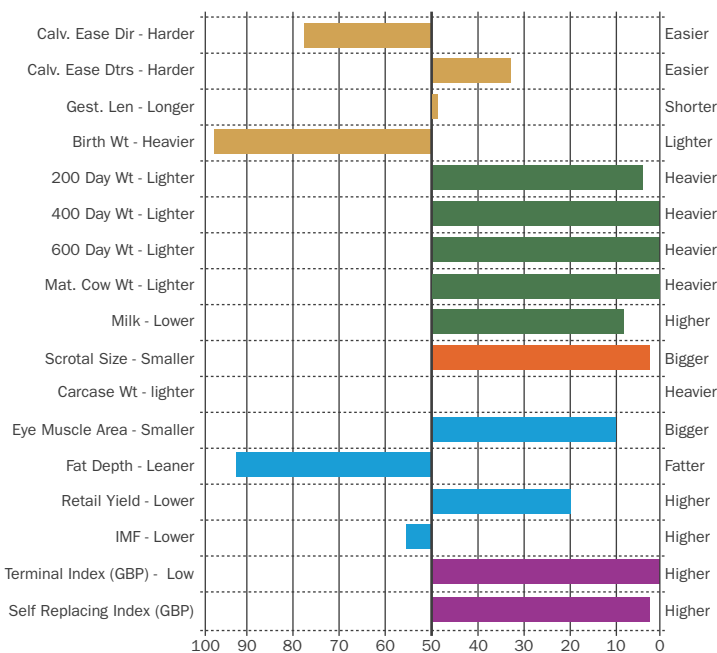

SEXED SEMEN

ROYALTY

CONFORMATION

TERMINAL

MATERNAL

EBV Chart: March 2017 Information

Terminal Index
+51

Breed Average
+30