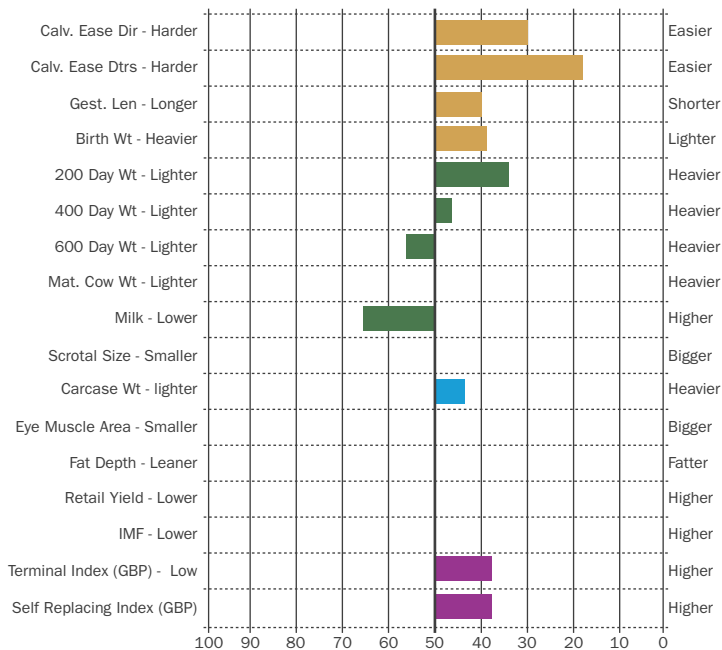

Terminal Index
+71

Breed Average
+67

Self Rep. Index
+79

Breed Average
+75

EBV Chart - March 2017 Information