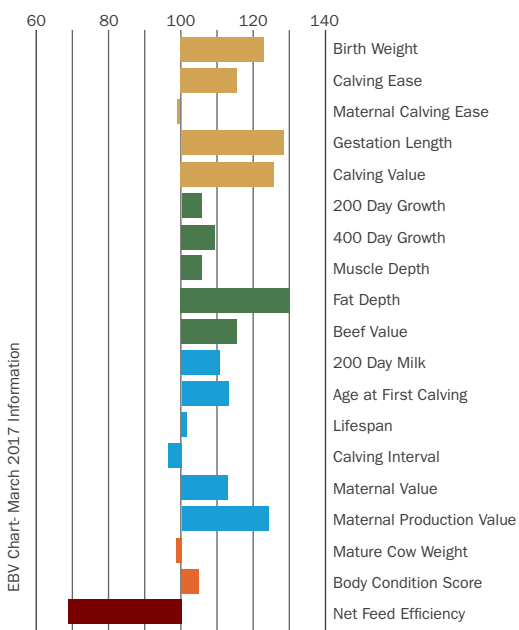

Black Premiere progeny at Givendale

Beef Value
+32

Breed Average
+17

Maternal Value
+21

Breed Average
+8