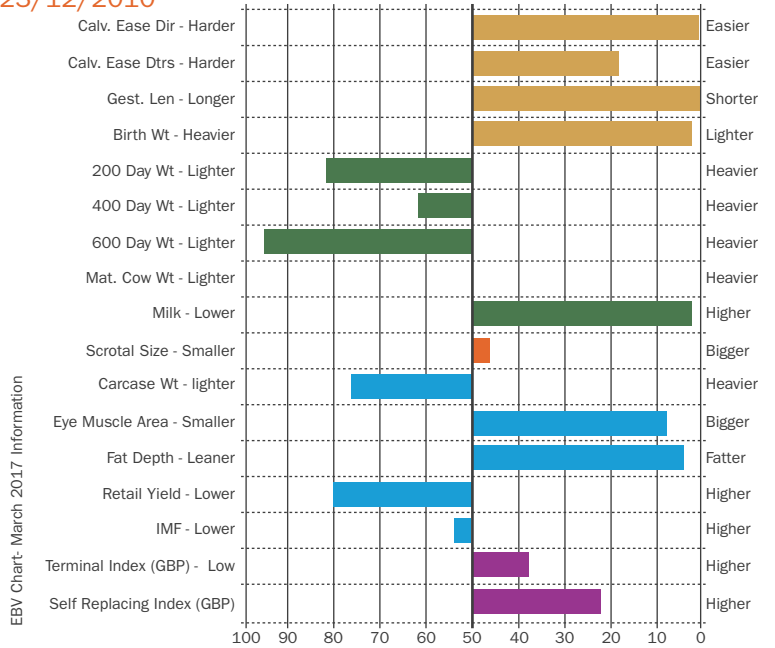

Popes BARCLAY 10

Sire: Banwy Wonderboy Dam: Popes Nelly 2nd MGS: Popes Laird
Ear Tag: UK180278 100154 AI Code: SG1110 DOB: 23/12/2010