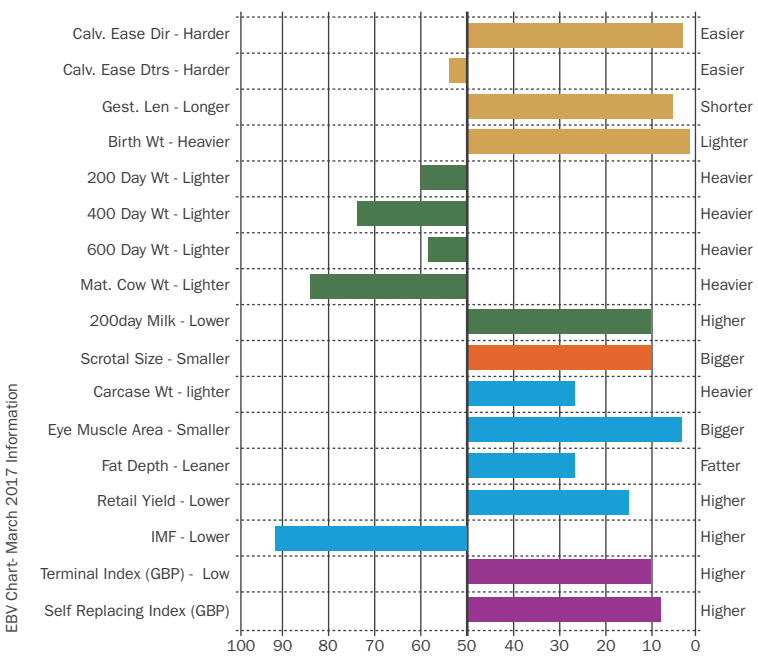

✓
SEXED SEMEN

✓
ROYALTY

✓
CONFORMATION

✓
TERMINAL

✓
CALVING EASE

James daughter Chunal Nessy

Terminal Index
+53

Breed Average
+40