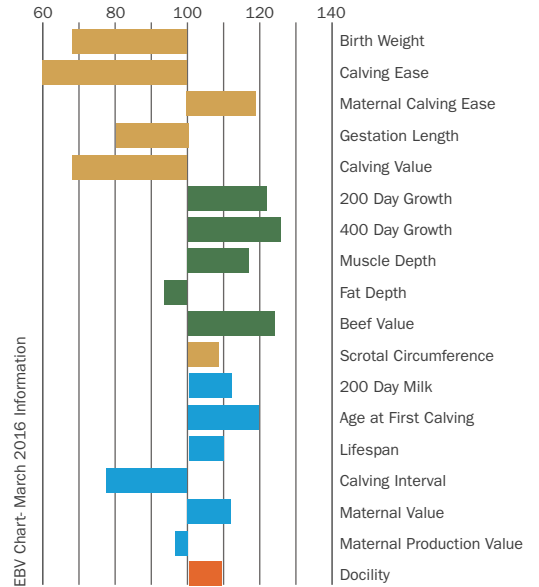

Glen son
 Derrygullinane
 King Bull

Glen daughter
 Pointhouse
 Ladymary

Beef Value
+33

Breed Average
+24

Maternal Value
-11

Breed Average
+1

Ronick INSTAGRAM

Sire: Rathconville Eugene Dam: Ronick Beret MGS: Valmy
 Ear Tag: UK542892 502419 AI Code: LN2495 DOB: 17/04/2013

Beef Value +44
Breed Average +24
Maternal Value +12
Breed Average +1

Tomschoice JET

Sire: Kaprico Eravelle Dam: Tomschoice Diamante MGS: Haltcliffe Novel
 Ear Tag: UK124148 100307 AI Code: LN2561 DOB: 02/06/2014