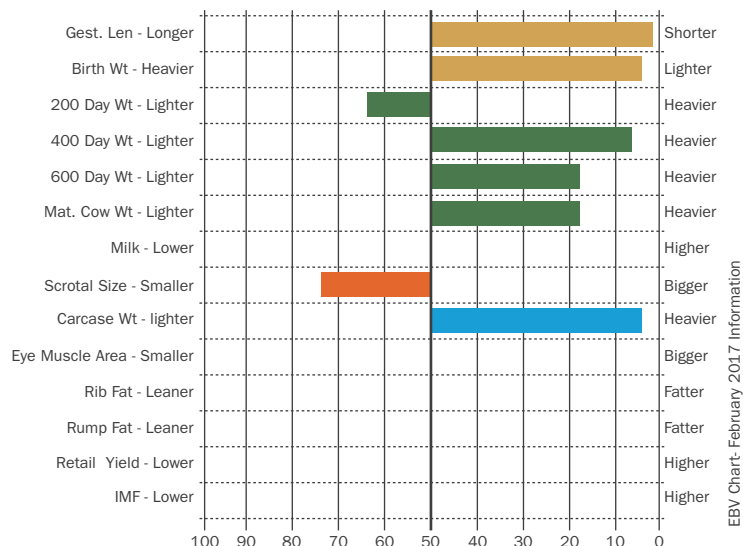

GULLIVER

Sire: Uno Dam: Colette MGS: Pavlov
Ear Tag: FR1531258814 AI Code: SA0905 DOB: 14/02/2011

EBV Chart - February 2017 Information

EBV Chart - February 2017 Information