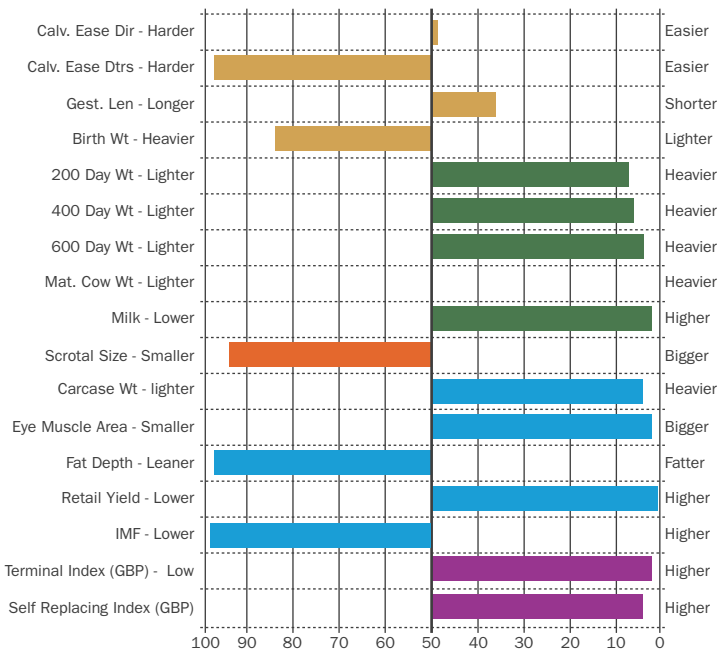

Ferrari daughter Storersmith Indicia

Terminal Index
+98

Breed Average
+67

Self Rep. Index
+99

Breed Average
+75