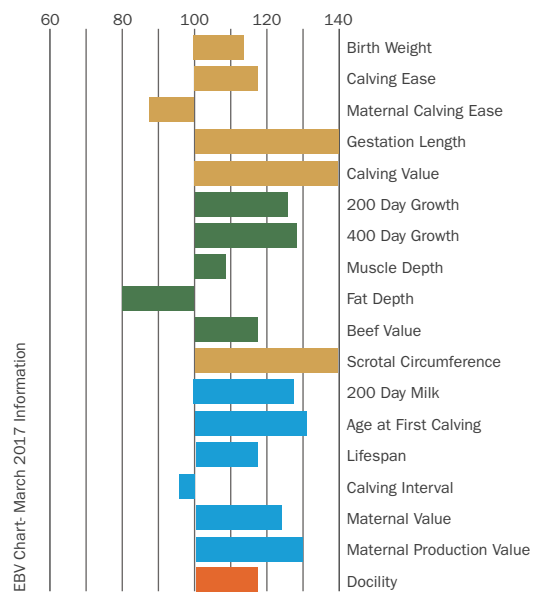

Glen son
 Derrygullinane
 King Bull

Glen daughter
 Pointhouse
 Ladymary

Beef Value
+33

Breed Average
+24

Maternal Value
-11

Breed Average
+1

Ronick INSTAGRAM

Sire: Rathconville Eugene Dam: Ronick Beret MGS: Valmy
 Ear Tag: UK542892 502419 AI Code: LN2495 DOB: 17/04/2013

Beef Value +44
Breed Average +24
Maternal Value +12
Breed Average +1

Tomschoice JET

Sire: Kaprico Eravelle Dam: Tomschoice Diamante MGS: Haltcliffe Novel
 Ear Tag: UK124148 100307 AI Code: LN2561 DOB: 02/06/2014