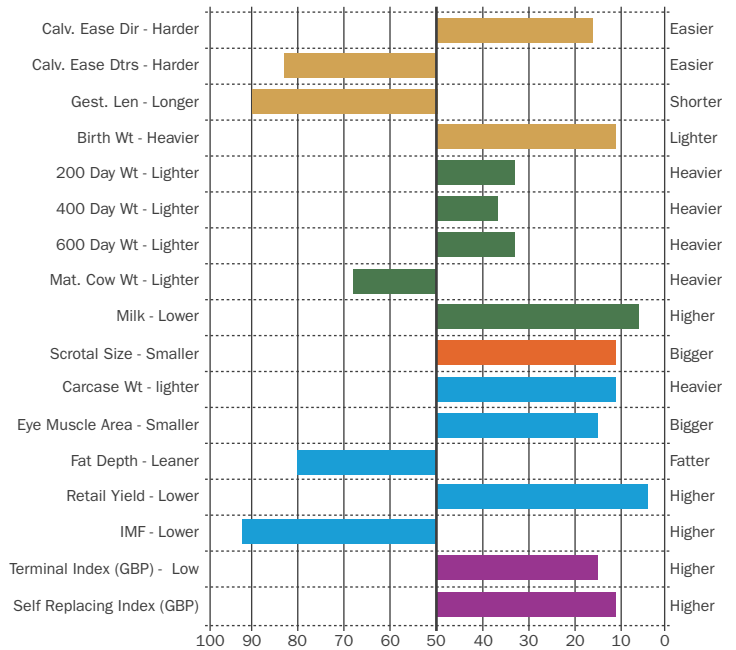

EBV Chart - March 2017 Information

Terminal Index +39	Breed Average +30	Self Rep. Index +52	Breed Average +39