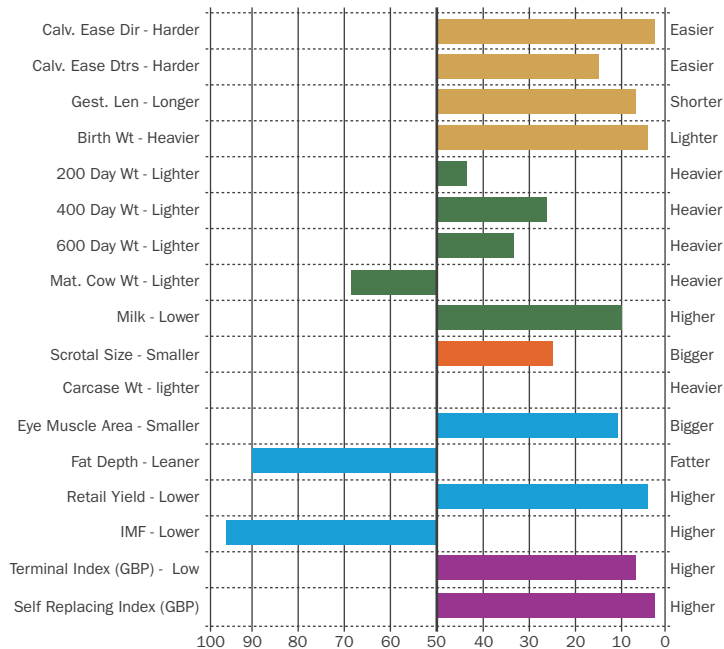

Thrunton PICADOR N567

Sire: Netherallan Peter Pershore E052 Dam: Thrunton Poppy G747 MGS: Rawburn Transformer

Ear Tag: UK106935 101567 AI Code: AA1367 DOB: 06/06/2013

EBY Chart - March 2017 Information