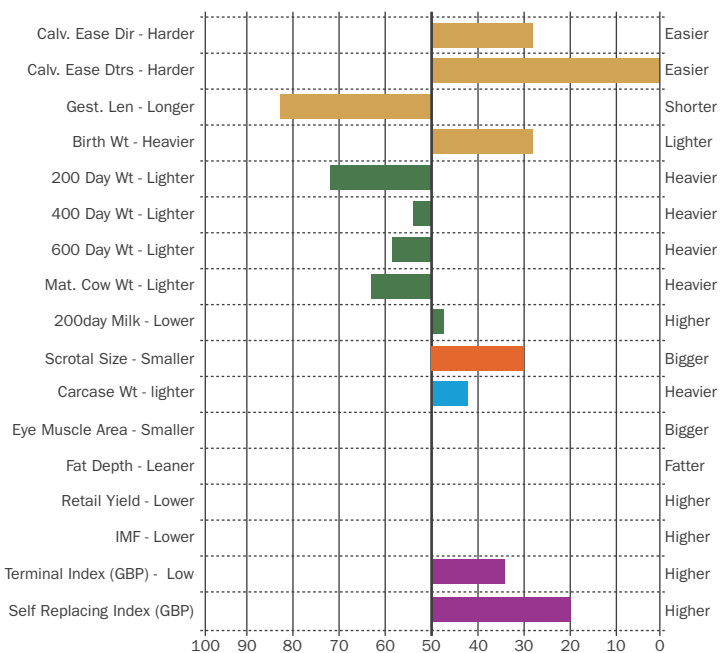

MacG
Feb '15

✓
SEXED SEMEN

✓
ROYALTY

✓
CONFORMATION

✓
TERMINAL

✓
MATERNAL

✓
CALVING EASE

EBV Chart: March 2017 Information

Terminal Index
+43

Breed Average
+40

Self Rep. Index
+46

Breed Average
+37

Whitecliffe JAMES

Sire: Bleack Digger Dam: Whitecliffe Emma MGS: Mowbraypark Paramount
 Ear Tag: UK122919 200650 AI Code: CH4130 DOB: 16/05/2014