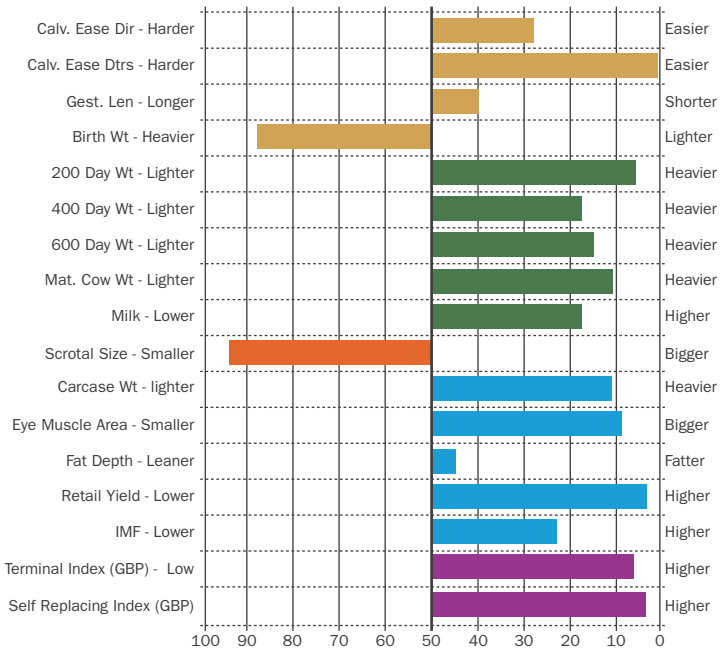

SEXED SEMEN

ROYALTY

CONFORMATION

TERMINAL

MATERNAL

CALVING EASE

EBV Chart: March 2017 Information

Terminal Index
+43

Breed Average
+30

Self Rep. Index
+59

Breed Average
+39

Quaker Hill DEAD CENTER

Sire: Exar Denver 2002B Dam: Quaker Hill Blackcap 0A32 MGS: MCC Daybreak
 Ear Tag: US4017831035 AI Code: AA1369 DOB: 12/03/2014