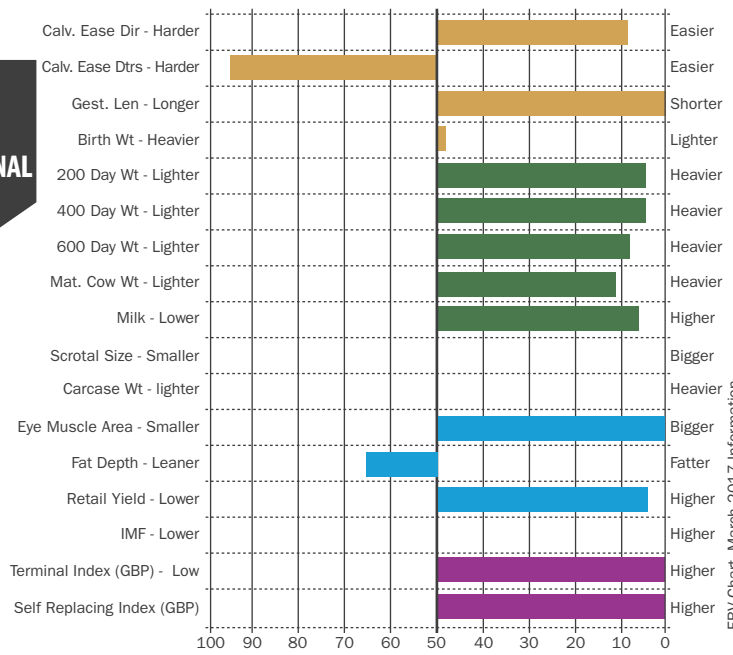

EBV Chart- March 2017 Information

Terminal Index
+51

Breed Average
+30

Self Rep. Index
+65

Breed Average
+39