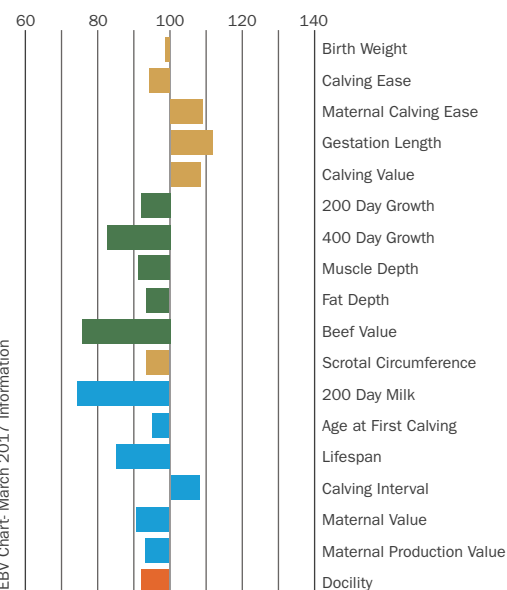

ROYALTY

CONFORMATION

TERMINAL

Hashtag daughter Elite Kir

Hashtag daughter Elite Kohana

Beef Value
+7

Breed Average
+24

Maternal Value
-6