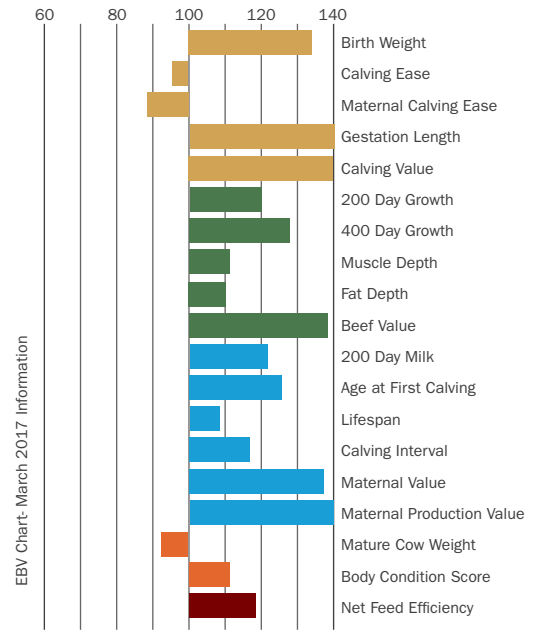

CALVING EASE

CONFORMATION

TERMINAL

MATERNAL

Beef Value
+50

Breed Average
+17

Maternal Value
+38

Breed Average
+8