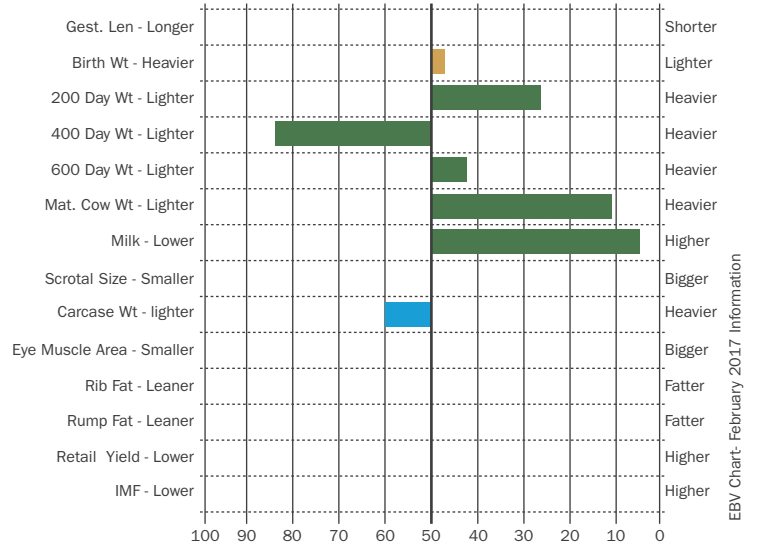

Manor Lane KRYPTON

Sire: Seawell Franko Dam: Coland Tansy MGS: Onley Crusader
Ear Tag: UK147946 300018 AI Code: SA0884 DOB: 13/01/2015