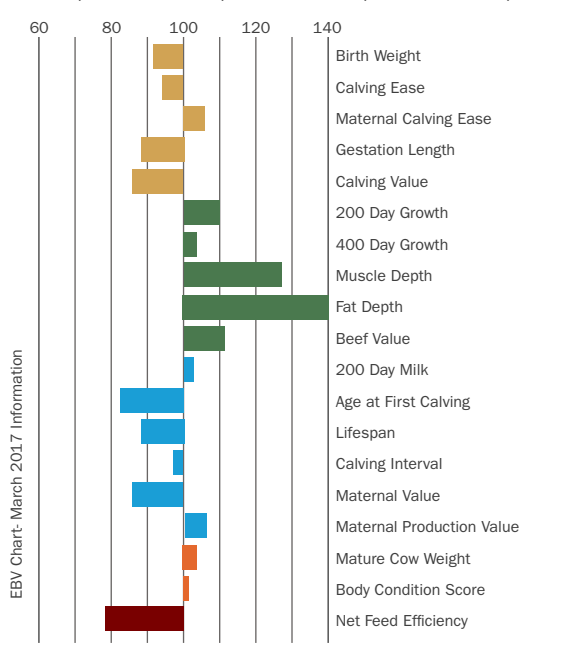

SEXED SEMEN

Beef Value
+27

Breed Average
+17

Maternal Value
-2

Breed Average
+8

EBV Chart - March 2017 Information

Givendale BLACK RADIANT R263 **NEW**

Sire: Givendale Black Orville 0151 Dam: Givendale N133 MGS: Givendale Gold G51
 Ear Tag: UK142911 603132 AI Code: ST0965 DOB: 27/03/2015