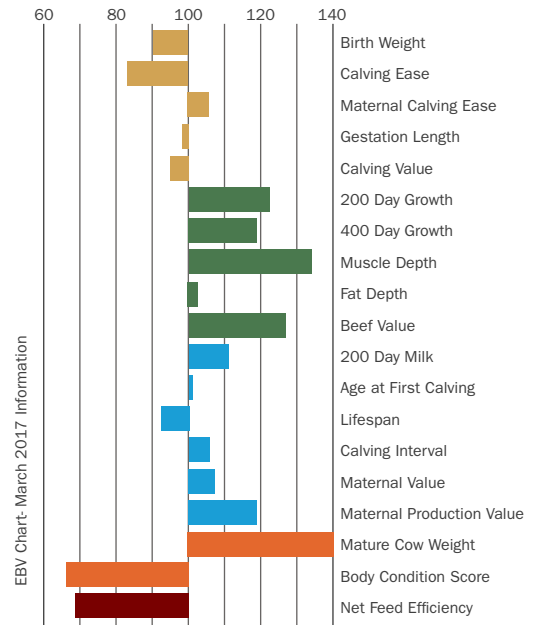

Weighton Wold MERLIN

Sire: LCC Gravity Dam: EGL P269 MGS: SLC Freedom
Ear Tag: UK142374 501560 AI Code: ST0974 DOB: 14/03/2011