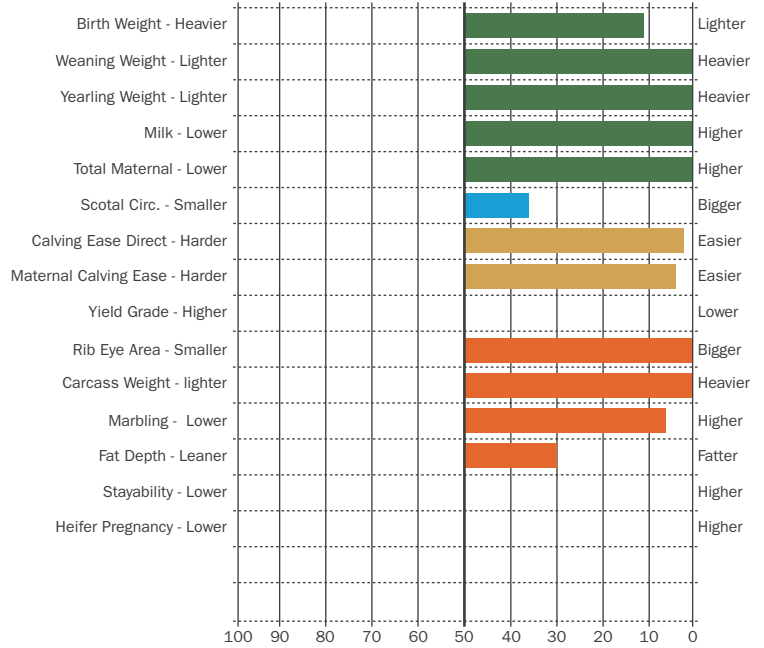

Quaker Hill DEAD CENTER

Sire: Exar Denver 2002B Dam: Quaker Hill Blackcap 0A32 MGS: MCC Daybreak
Ear Tag: US4017831035 AI Code: AA1369 DOB: 12/03/2014

EPD Chart - February 2017 Canadian Angus Information

Wall Royal LEO L837

Sire: Blelack Evor H929 Dam: Wall Royal Lady H663 MGS: Blelack Jury Eric C673
Ear Tag: UK304251 600837 AI Code: AA1242 DOB: 20/03/2011