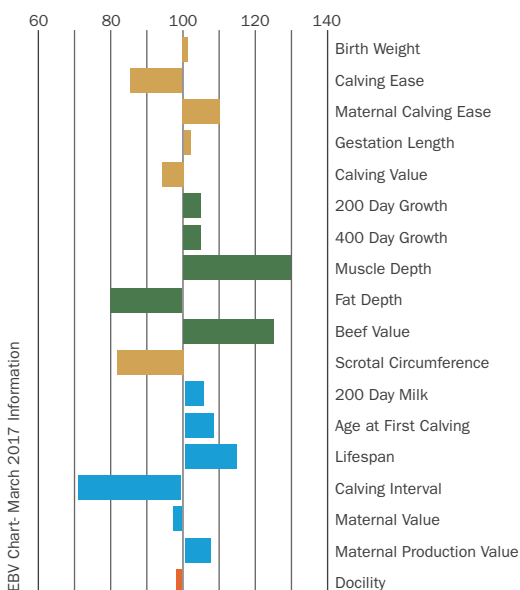

Netherhall JACKPOT

Sire: Requin Dam: Cloughhead Ainsi MGS: Saiga
 Ear Tag: UK103719 101911 AI Code: LN2551 DOB: 11/03/2014

SEXED SEMEN

ROYALTY

CONFORMATION

TERMINAL

Jackpot crossbred steer

Jackpot daughter Mereside Maisie

Beef Value
+44

Breed Average
+24

Maternal Value
+0

Breed Average
+1

NEW

Mereside LORENZO

Sire: Jacot Dam: Mereside Dawnmarie MGS: Alaska
 Ear Tag: UK201316 101812 AI Code: LN2597 DOB: 26/04/2015

SEXED SEMEN

ROYALTY

CONFORMATION

TERMINAL

MATERNAL

Beef Value
+46

Breed Average
+24

Maternal Value
-2

Breed Average
+1