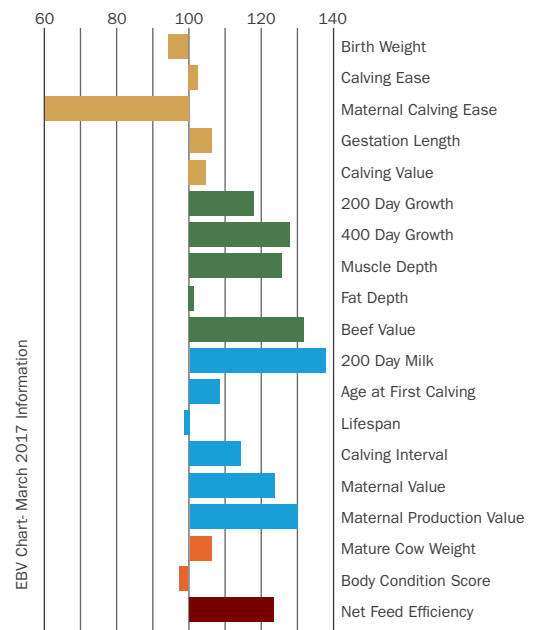

Givendale LORENZO L209

Sire: Norseman King Dam: EGL P105 MGS: EGL Fosters
 Ear Tag: UK142911 301988 AI Code: ST0977 DOB: 17/03/2010

TERMINAL

MATERNAL

CONFORMATION

Beef Value
+45

Breed Average
+17

Maternal Value
+28