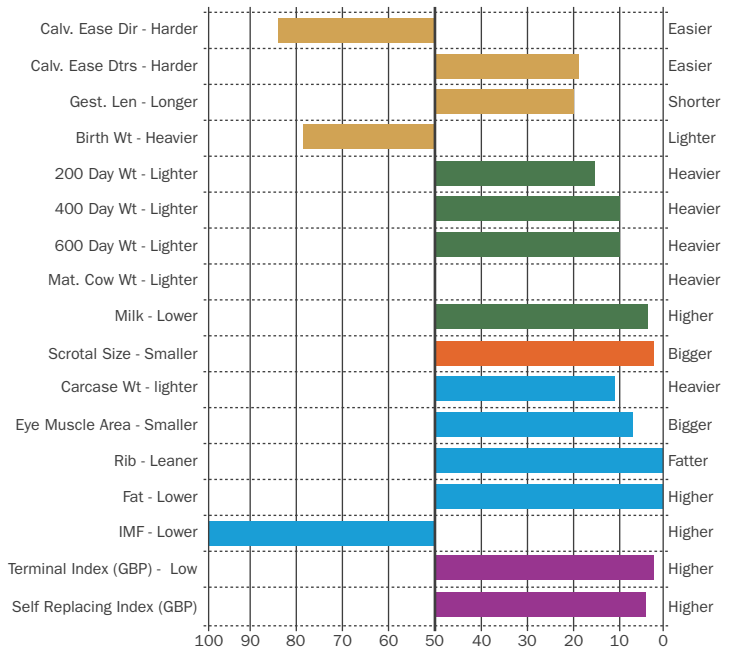

SEXED SEMEN

ROYALTY

CONFORMATION

TERMINAL

MATERNAL

EBY Chart - March 2017 Information

Terminal Index
+28

Breed Average
+15