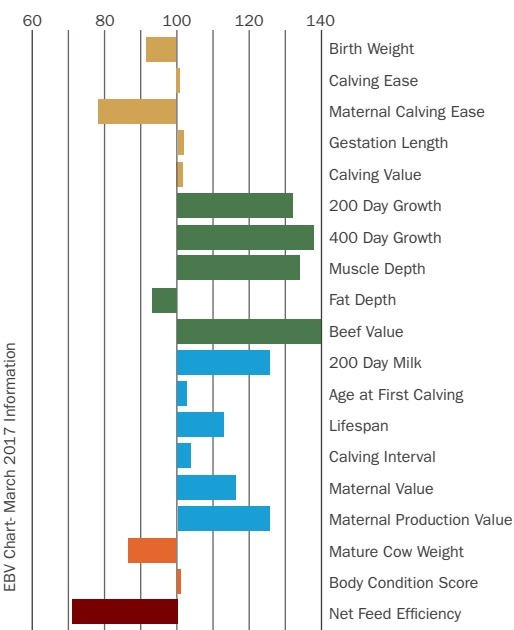

SEXED SEMEN

Beef Value
+27

Breed Average
+17

Maternal Value
-2

Breed Average
+8

EBV Chart - March 2017 Information

Givendale BLACK RADIANT R263 **NEW**

Sire: Givendale Black Orville 0151 Dam: Givendale N133 MGS: Givendale Gold G51
 Ear Tag: UK142911 603132 AI Code: ST0965 DOB: 27/03/2015

CALVING EASE

SEXED SEMEN

CONFORMATION

TERMINAL

MATERNAL

Black Radiant calf at Givendale

Beef Value
+53

Breed Average
+17