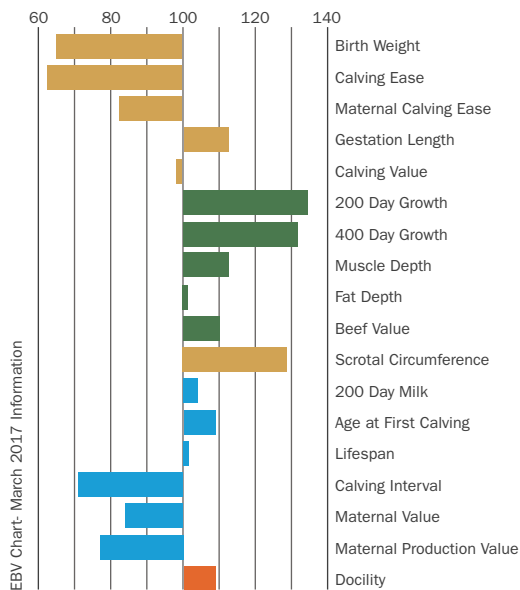

Beef Value
+33

Breed Average
+24

Maternal Value
-11

Breed Average
+1