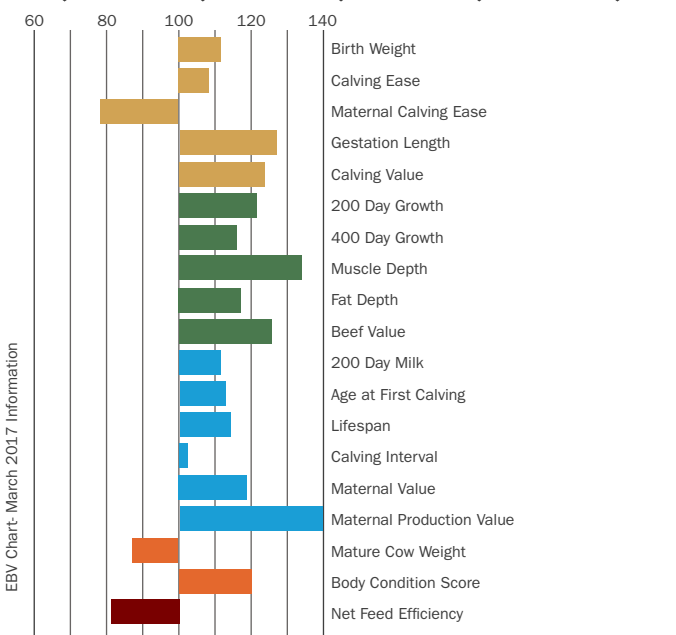

CALVING EASE

CONFORMATION

MATERNAL

TERMINAL

Nemesis daughter at Givendale

Beef Value
+43

Breed Average
+17

Maternal Value
+27

Breed Average
+8

Givendale BLACK OSWALD 0149

Sire: Leachman Porterhouse Dam: Hooks Kaitlyn MGS: Nichols Legacy
 Ear Tag: UK142911 402668 AI Code: ST0972 DOB: 21/03/2013

✓

CALVING EASE

✓

SEXED SEMEN

✓

CONFORMATION

✓

TERMINAL

✓

MATERNAL

Black Oswald calf at Givendale

Beef Value

+39