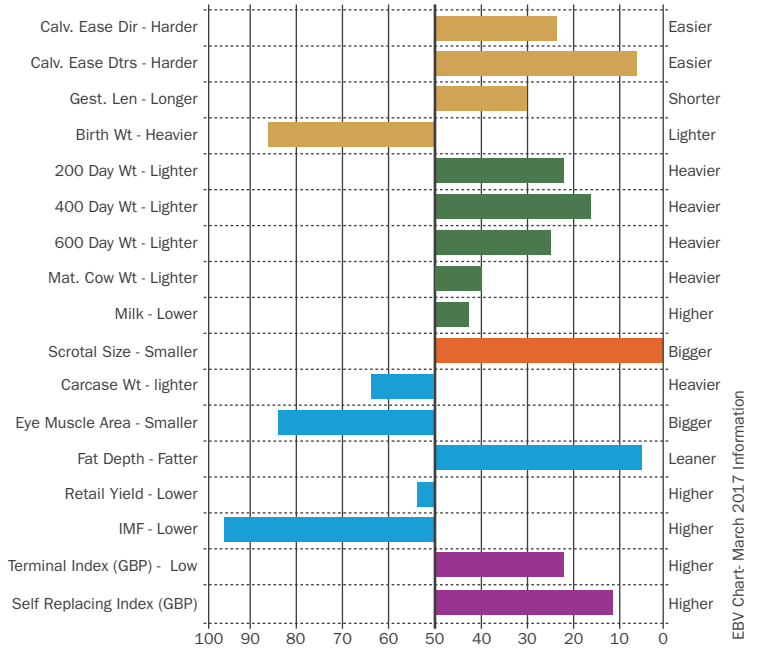

Hawkley SAS JAVELIN

Sire: Arncliffe Desai Dam: Hawkley Hopeful 6 MGS: Powderham Gem 9
Ear Tag: UK282331 700545 AI Code: SD1021 DOB: 09/03/2011

✓
CALVING EASE

✓
SEXED SEMEN

✓
ROYALTY

✓
CONFORMATION

✓
MATERNAL