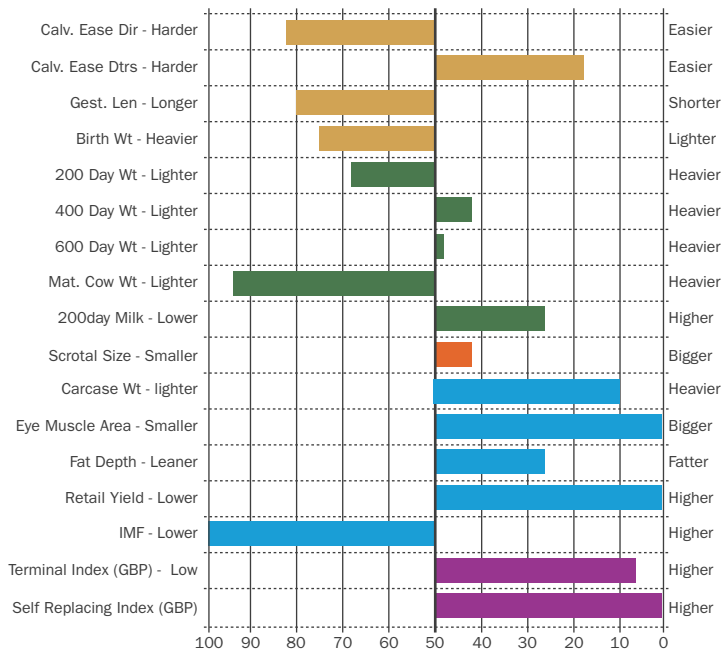

Vexour FREDDY

Sire: Dingle Hofmeister Dam: Vexour Bubbles MGS: Maerdy Tally
Ear Tag: UK268051 300240 AI Code: CH4252 DOB: 20/03/2010