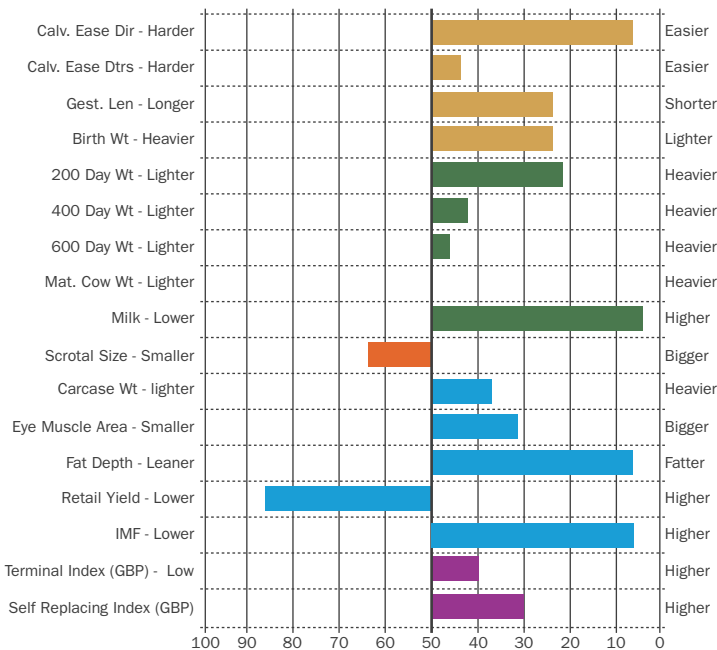

SEXED SEMEN

ROYALTY

CONFORMATION

TERMINAL

MATERNAL

EBV Chart - March 2017 Information

Terminal Index
+70

Breed Average
+67