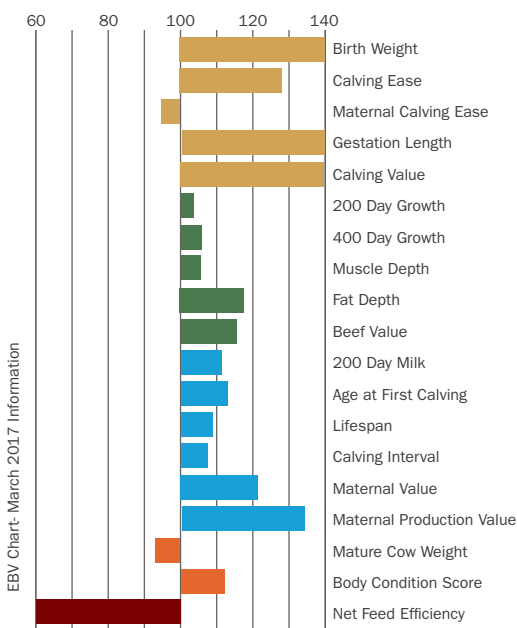

Snipe House BLACK NOIR A190

NEW

Sire: Rito Revenue 5M2 of 2536 Dam: TSN Miss Lucky Buck MGS: Leachman Lucky Buck
Ear Tag: UK106902 708766 AI Code: ST0966 DOB: 02/04/2012

Beef Value +31	Breed Average +17	Maternal Value +26	Breed Average +8