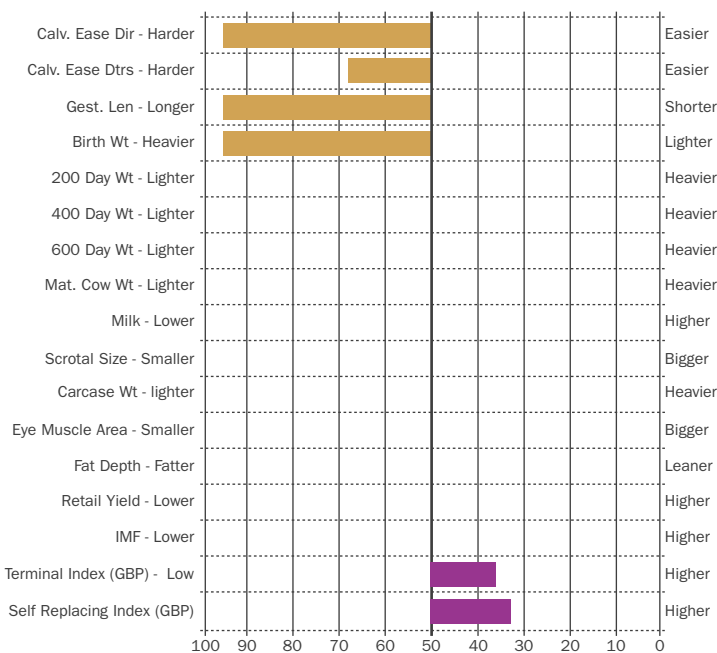

Self Rep. Index
+45

Breed Average
+28

SMH KING SIZE 87K

Sire: Gouldingpoll 1 Superduty (P) Dam: SMH Delight Sally 16 MGS: Romany 1 Captain R22 C1 (P)
 Ear Tag: DK114588-00087 AI Code: H9391 DOB: 09/04/2014

SEXED SEMEN

ROYALTY

CONFORMATION

TERMINAL

King Size daughter Rempstone 1 Tessa K462

EBV Chart - February 2017 Information

Terminal Index
+26

Breed Average
+23