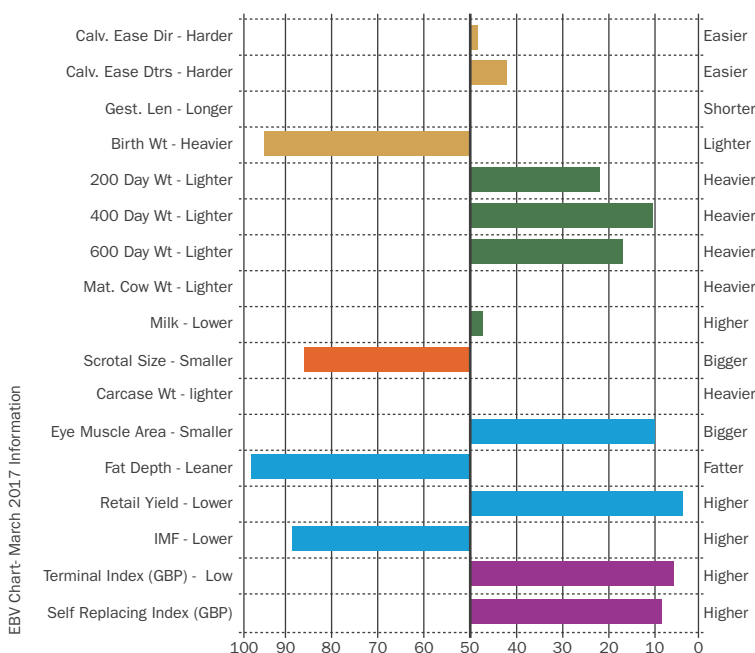

Paternal brother Linton Gilbertines Black Prince P865

Terminal Index
+44

Breed Average
+30

Self Rep. Index
+54

Breed Average
+39