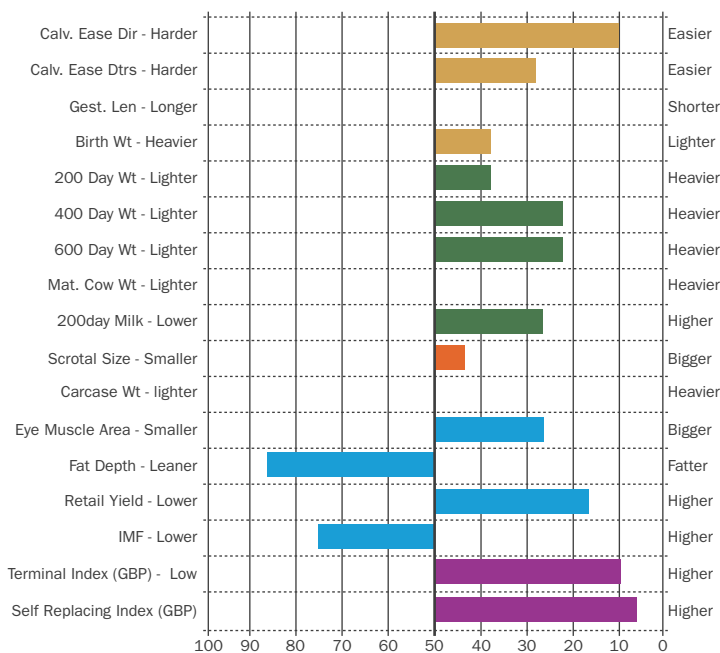

EBV Chart - March 2017 Information