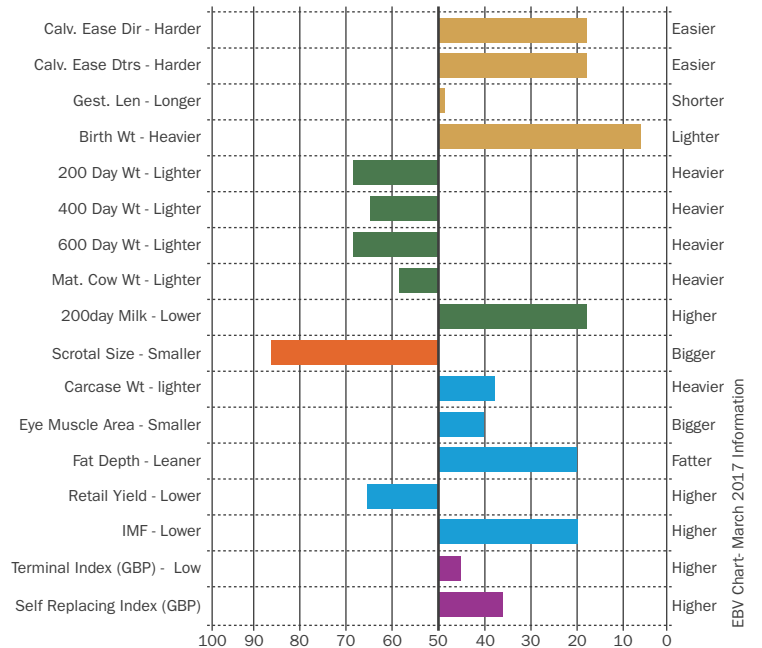

Terminal Index +40 **Breed Average +40** **Self Rep. Index +39** **Breed Average +37**