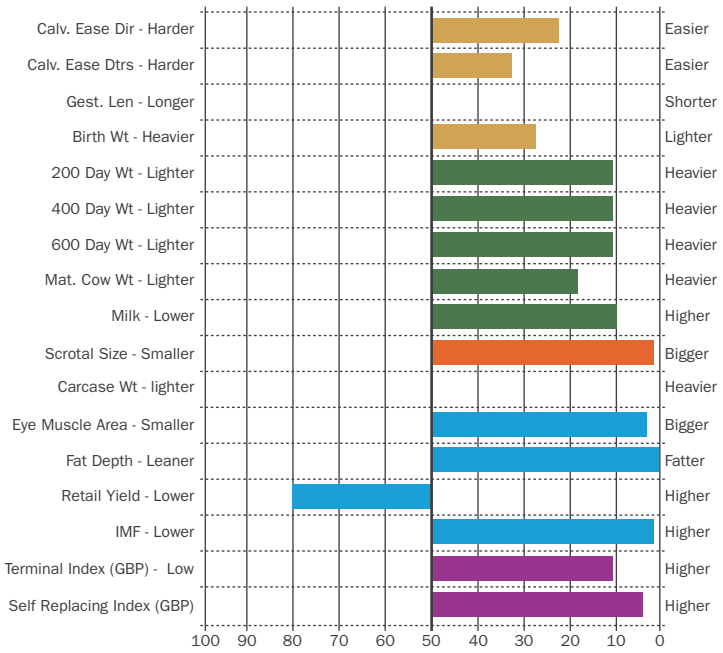

EBV Chart - March 2017 Information