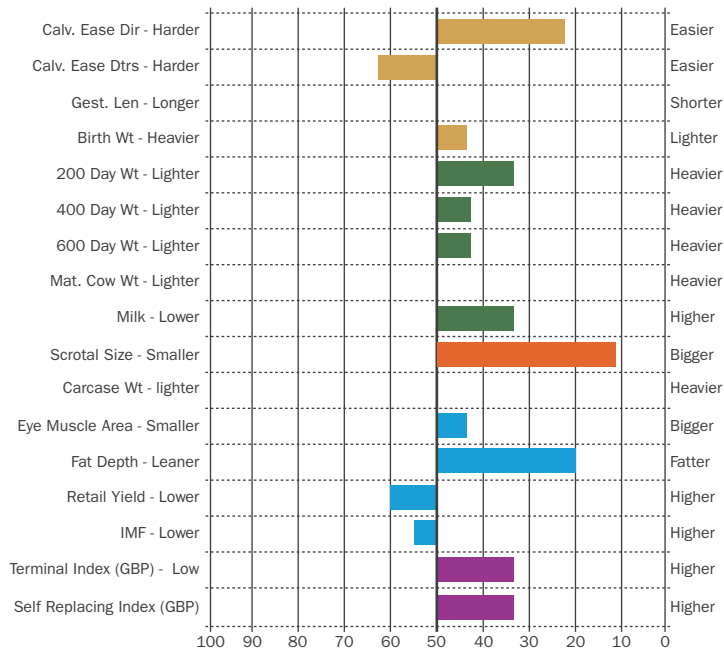

EBY Chart - March 2017 Information