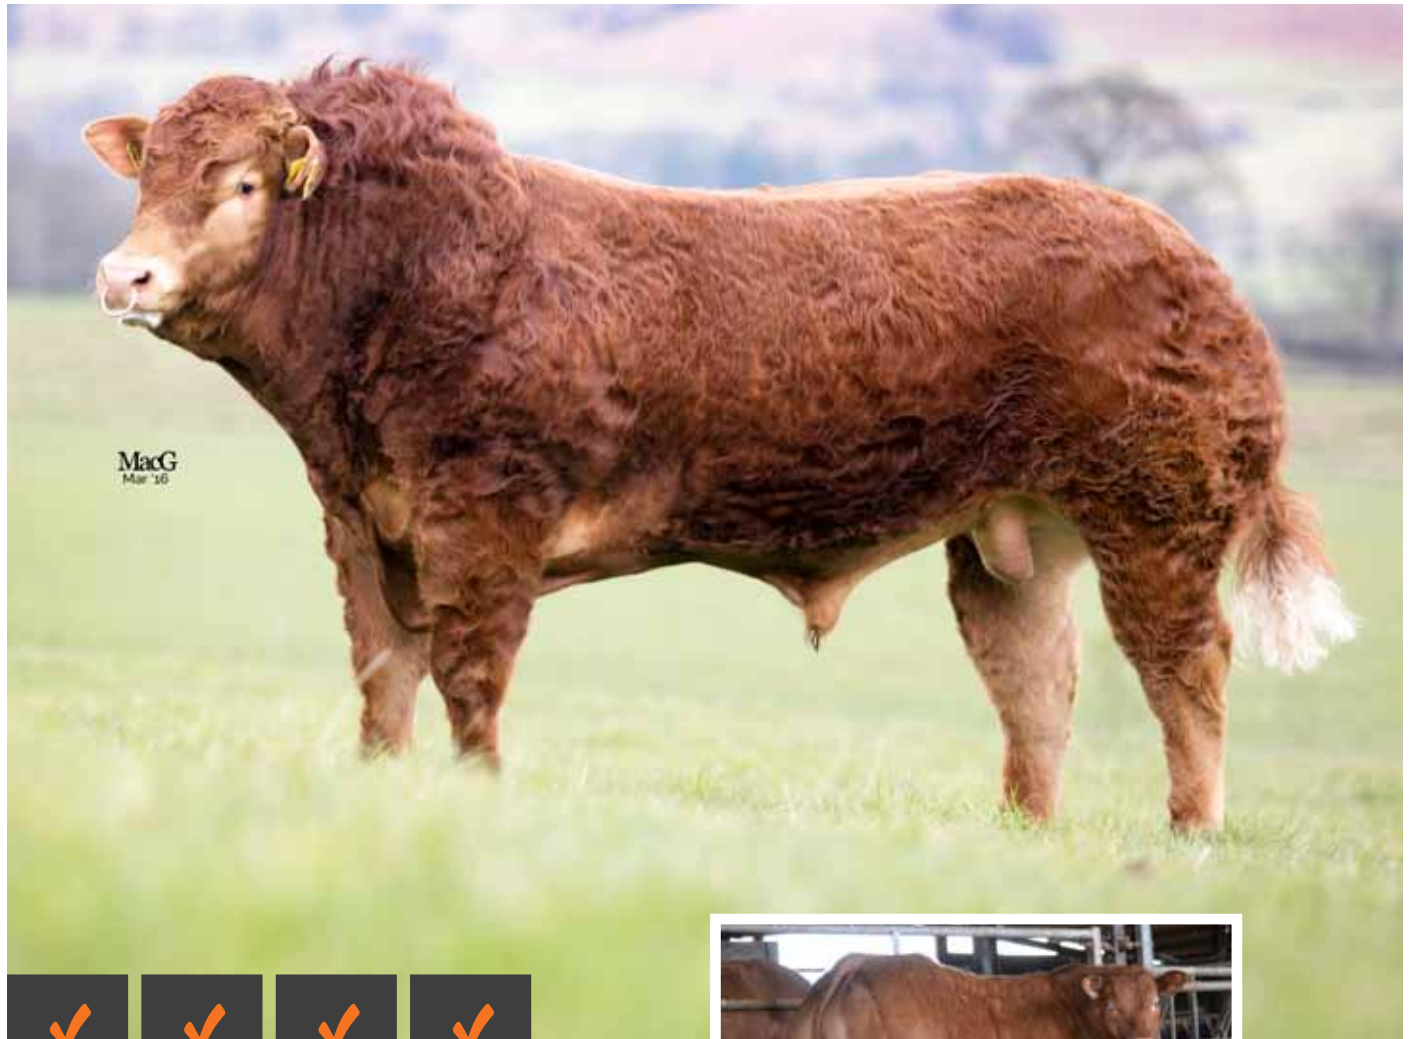

Jackpot crossbred steer

Netherhall JACKPOT

Sire: Requin Dam: Cloughhead Ainsi MGS: Saiga
Ear Tag: UK103719 101911 AI Code: LN2551 DOB: 11/03/2014

SEXED SEMEN

ROYALTY

CONFORMATION

TERMINAL