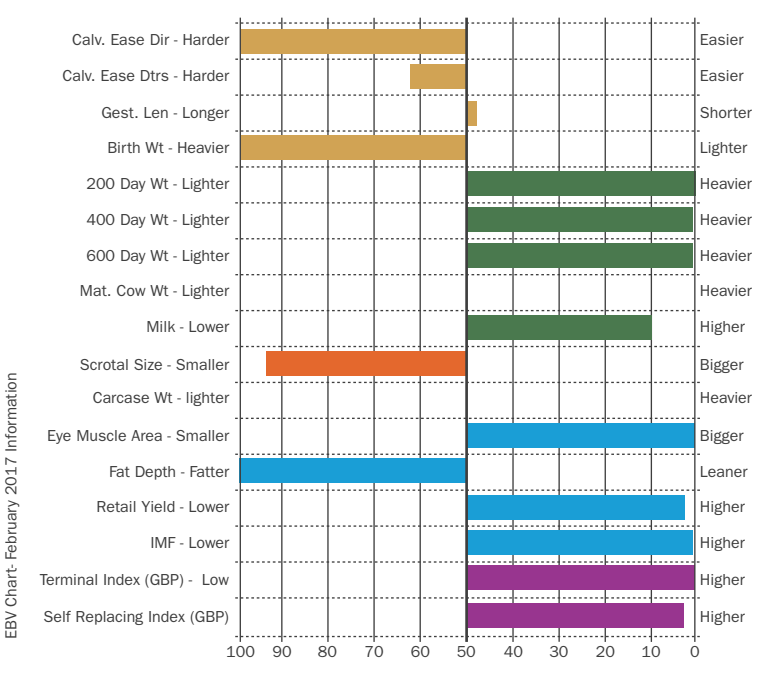

ROYALTY

CONFORMATION

TERMINAL

MATERNAL

Lawbreaker daughter Sky High 1 Dainty Duchess

Lawbreaker daughter Sky High 1 Miss Valentine

Terminal Index
+40

Breed Average
+23

Self Rep. Index
+45

Breed Average
+28

SMH KING SIZE 87K

Sire: Gouldingpoll 1 Superduty (P) Dam: SMH Delight Sally 16 MGS: Romany 1 Captain R22 C1 (P)
 Ear Tag: DK114588-00087 AI Code: H9391 DOB: 09/04/2014