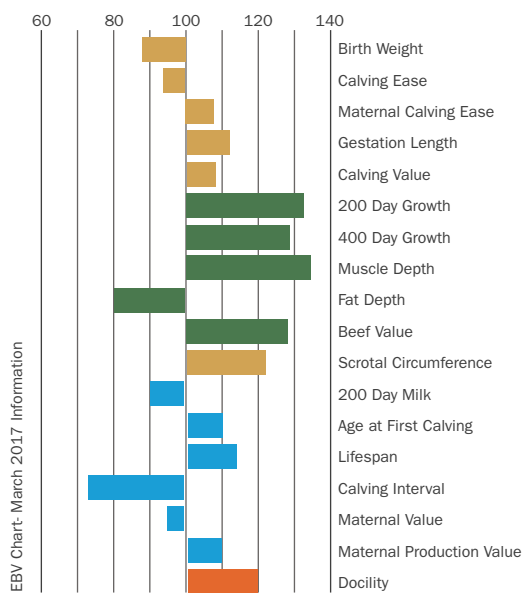

Beef Value
+44

Breed Average
+24

Maternal Value
+0

Breed Average
+1

NEW

Mereside LORENZO

Sire: Jacot Dam: Mereside Dawnmarie MGS: Alaska
 Ear Tag: UK201316 101812 AI Code: LN2597 DOB: 26/04/2015

SEXED SEMEN

ROYALTY

CONFORMATION

TERMINAL

MATERNAL

Beef Value
+46

Breed Average
+24

Maternal Value
-2

Breed Average
+1