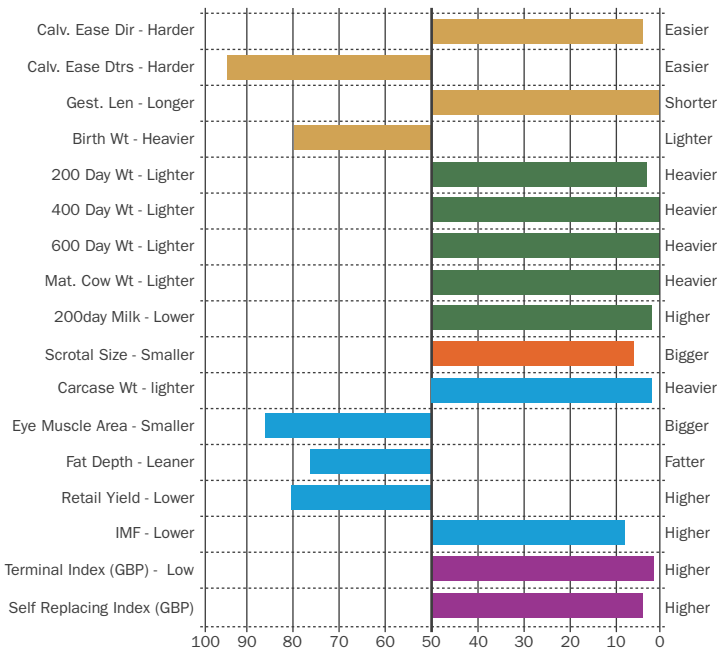

Thrunton FAIRFAX

Sire: Newhouse Bigal Dam: Thrunton Raquel MGS: Maerdy Location
Ear Tag: UK106935 201176 AI Code: CH4230 DOB: 04/08/2010