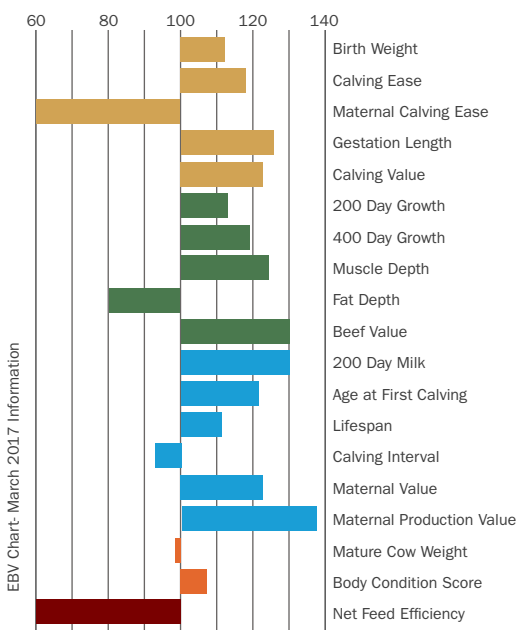

Beef Value
+32

Breed Average
+17

Maternal Value
+21

Breed Average
+8

Givendale NEMESIS N294

Sire: Bieber Makin Hay Dam: Hooks Kaitlyn MGS: Nichols Legacy
 Ear Tag: UK142911 402500 AI Code: ST0970 DOB: 03/04/2012

CALVING EASE

CONFORMATION

MATERNAL

TERMINAL

Nemesis daughter at Givendale

Beef Value
+43

Breed Average
+17

Maternal Value
+27