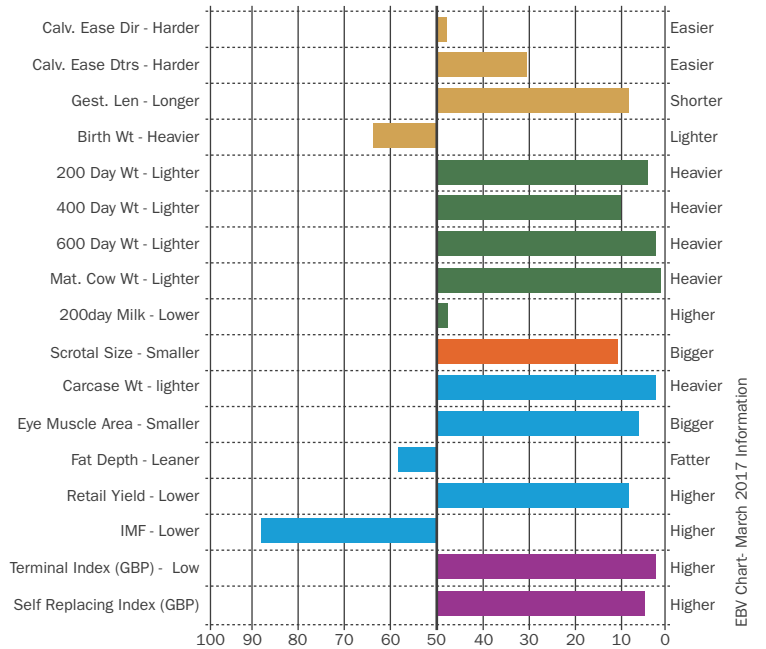

Whitecliffe JOE

Sire: Alwent Goldbar Dam: Whitecliffe Union MGS: Dingle Hofmeister
Ear Tag: UK122919 600640 AI Code: CH4124 DOB: 23/04/2014

Terminal Index +65 **Breed Average +40** **Self Rep. Index +57** **Breed Average +37**

Barnsford FERNY

Sire: Balmyle Bollinger Dam: Alwent Broom MGS: Elrick Uranium
Ear Tag: UK583118 200002 AI Code: CH4259 DOB: 13/05/2010