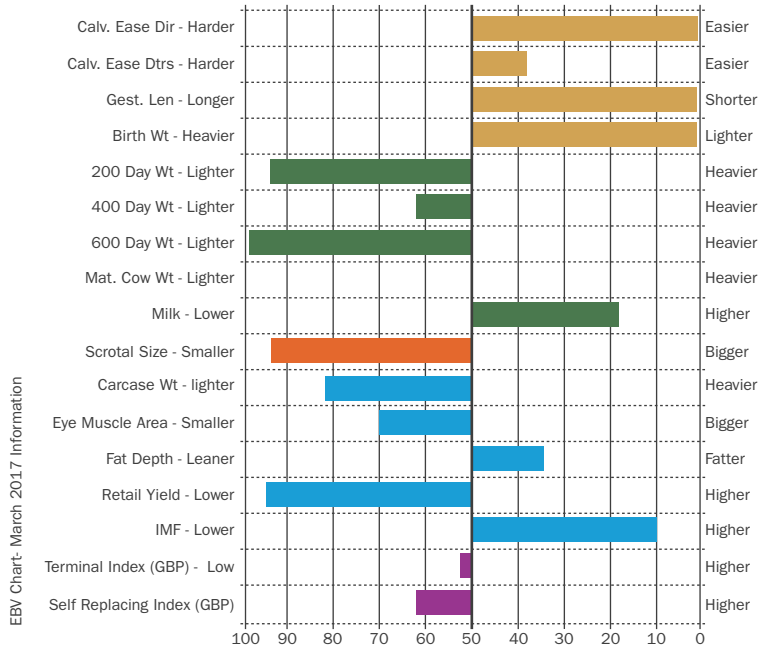

Banwy WONDERBOY

Sire: Camus Brandy Dam: Banwy Sexygirl MGS: Starline New Yorker
Ear Tag: UK701109 200567 AI Code: SG1132 DOB: 29/03/2008