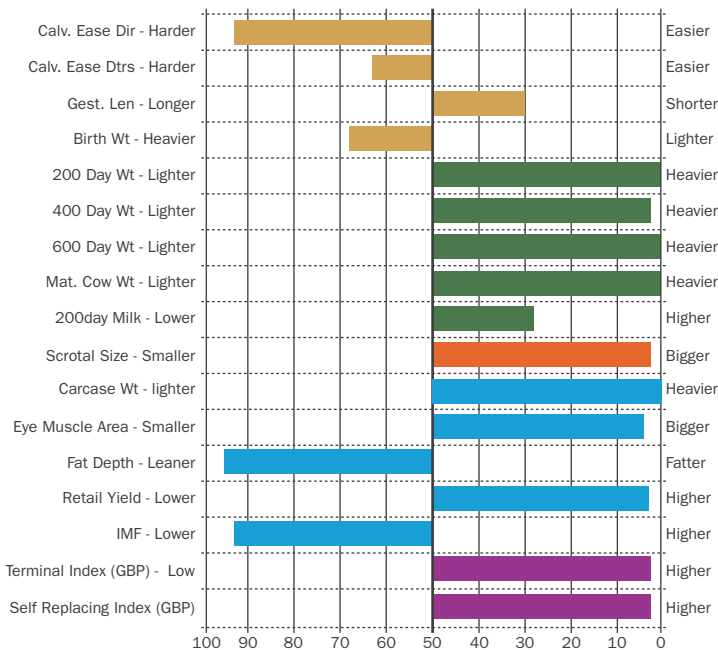

ROYALTY

CONFORMATION

TERMINAL

MATERNAL

Goldbar son Cargriff Jupline

Goldbar son Beanhill Jack

EBV Chart - March 2017 Information

Terminal Index
+66