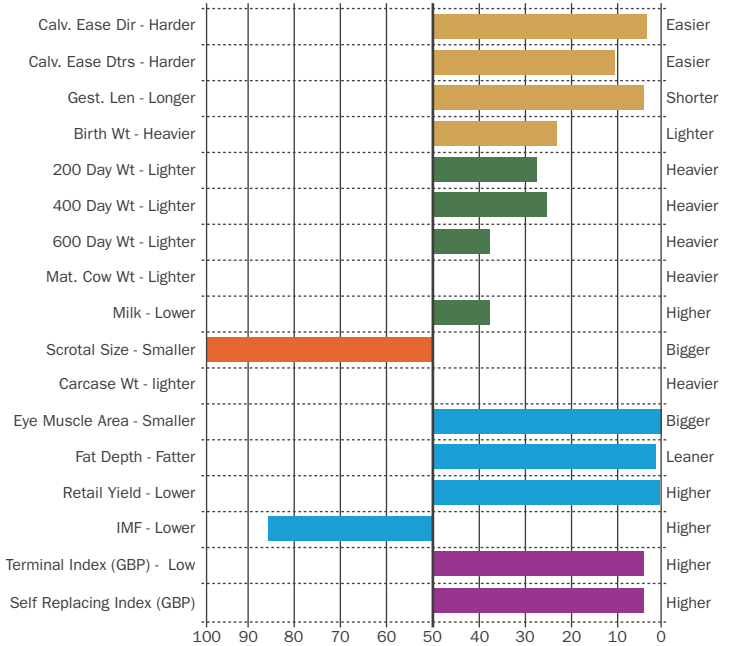

Moorside 1 JOSEPH (P)

Sire: K-Cow Nacho Man 36N Dam: Barwise 1 Calpernica (P) MGS: Barwise 1 Wellington (P)
Ear Tag: UK185962 500018 AI Code: H9438 DOB: 16/03/2012

EBV Chart - February 2017 Information