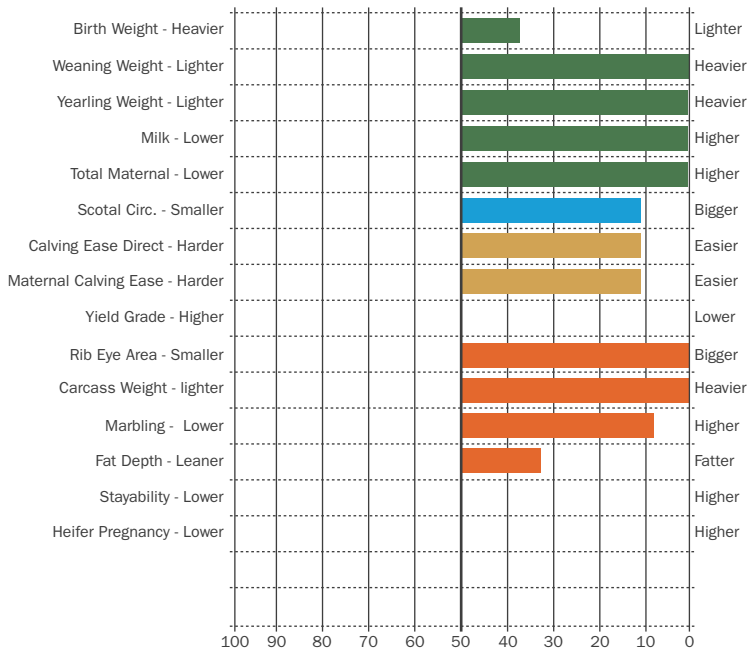

EBV Chart - March 2017 Information

| | | | |
|------------------------------|-----------------------------|-------------------------------|-----------------------------|
| Terminal Index +39 | Breed Average +30 | Self Rep. Index +52 | Breed Average +39 |
|------------------------------|-----------------------------|-------------------------------|-----------------------------|

Quaker Hill LIKE NO OTHER

Sire: Exar Denver 2002B Dam: QHF Blackcap 6E OF4V16 4355 MGS: Ideal 4355 OF OT26 2440
 Ear Tag: US4017831042 AI Code: AA1368 DOB: 14/03/2014

CALVING EASE

ROYALTY

MATERNAL

EPD Chart- February 2017 Canadian Angus Information