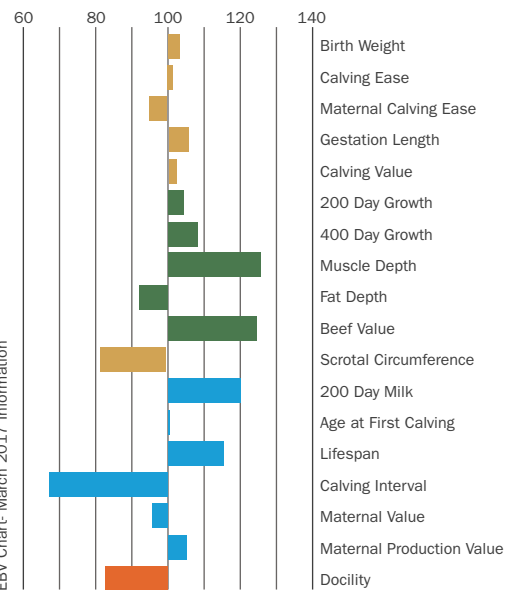

ROYALTY

CONFORMATION

TERMINAL

MATERNAL

Beef Value
+46

Breed Average
+24

Maternal Value
-2

Breed Average
+1

Wilodge **GOLDCARD**

Sire: Wilodge Cerberus Dam: Sarkley Bellola MGS: Cloughhead Lord
 Ear Tag: UK305117 201018 AI Code: LN2360 DOB: 29/01/2011

CALVING EASE

SEXED SEMEN

ROYALTY

CONFORMATION

TERMINAL

MATERNAL