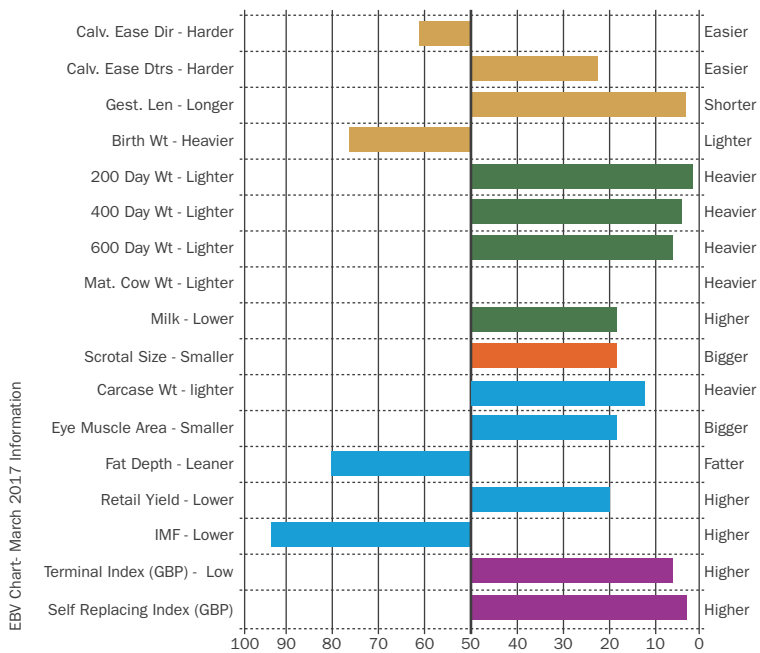

Terminal Index
+88

Breed Average
+67

Self Rep. Index
+102

Breed Average
+75