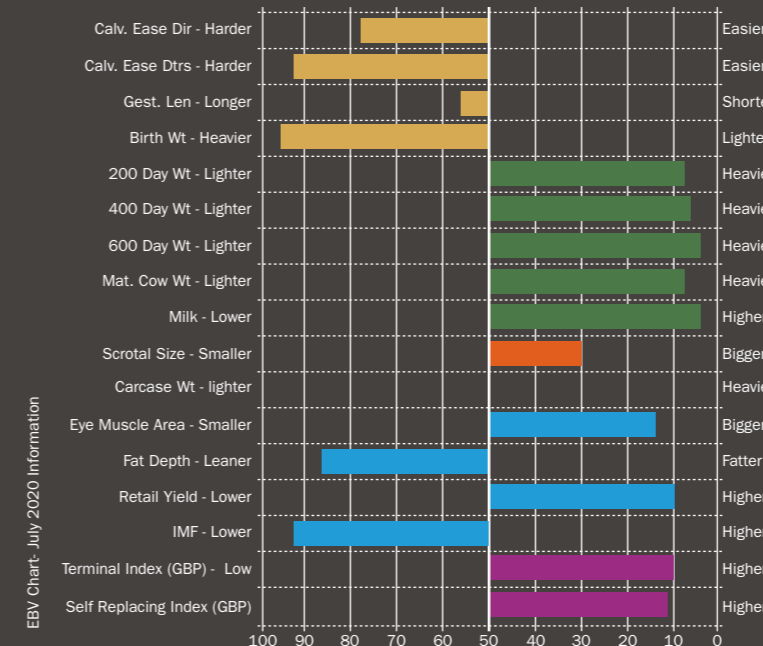

Leicester displays an exceptional phenotype with fantastic performance figures. He ranks in the top 10% of the breed for Terminal and 15% for Self-replacing index and features in the top 20% for both Eye muscle area and retail beef yield. Leicester's pedigree is packed with some of the breeds top performing genetics. His Maternal Grand dam is the famous "Lockerley Laura D444" who has bred show winners and sale toppers up and down the country. We expect this bull to be a great producer of both male and female progeny.

Boomer Birch, Beef Programme Manager