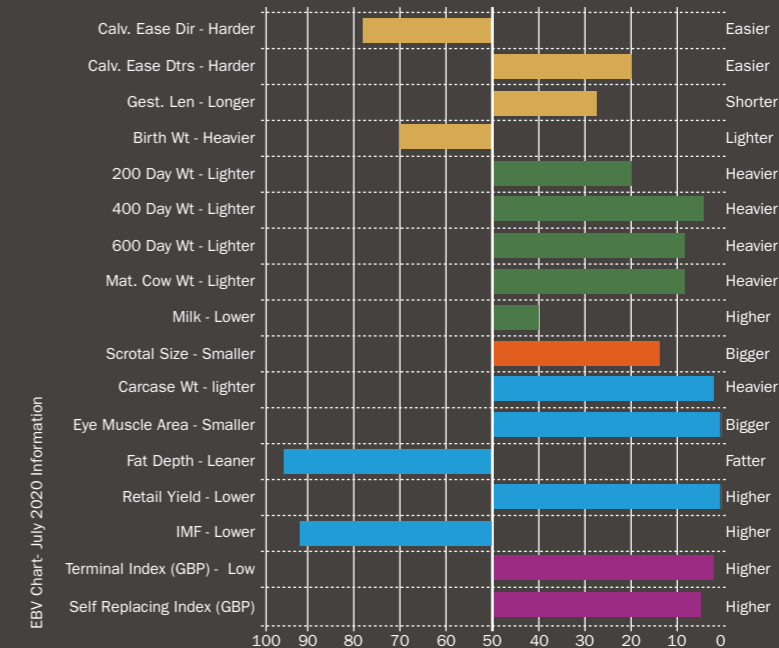

Aberdeen-Angus

Rawburn EVOLUTION U837

SIRE: RAWBURN FASTBALL P844 DAM: RAWBURN EVENING STAR G705 MGS: RAWBURN LORD ROSS C216
 DOB: 17/07/2018 EAR TAG: UK562106 502837 AI CODE: AA1893

RAWBURN EVOLUTION

Aberdeen-Angus