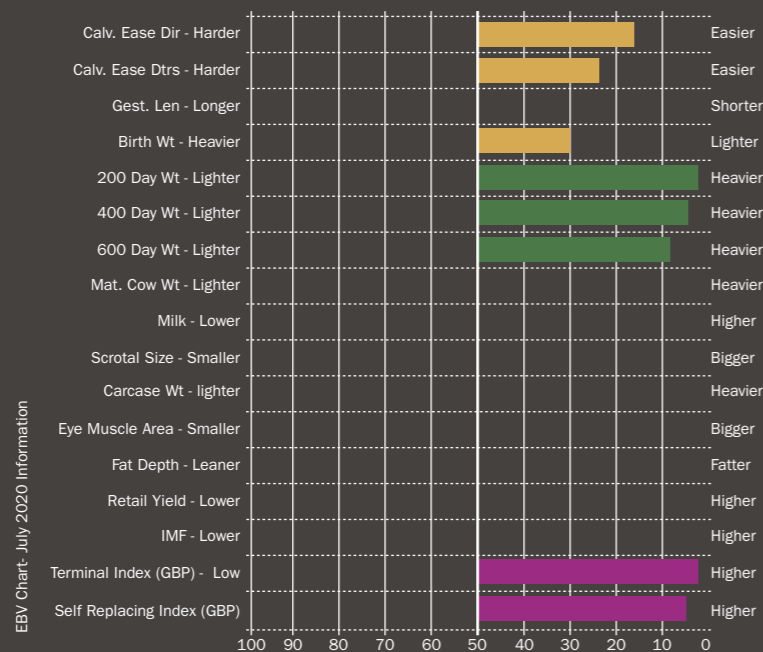

CBL VALENTINO V647

SIRE: QUAKER HILL RAMPAGE OA36 DAM: THOMAS MISS JET 4861 MGS: CONNEALY CONSENSUS 7229
DOB: 16/01/2019 EAR TAG: UK162206700647 AI CODE: AA1695

Aberdeen-Angus

Blackhaugh CBL LUCAS U84B

SIRE: K C F BENNETT ABSOLUTE DAM: THOMAS LUCY ROSE 41092 MGS: BALDRIDGE WAYLON W34
DOB: 21/04/2018 EAR TAG: UK562121 101848 AI CODE: AA1705

Aberdeen-Angus