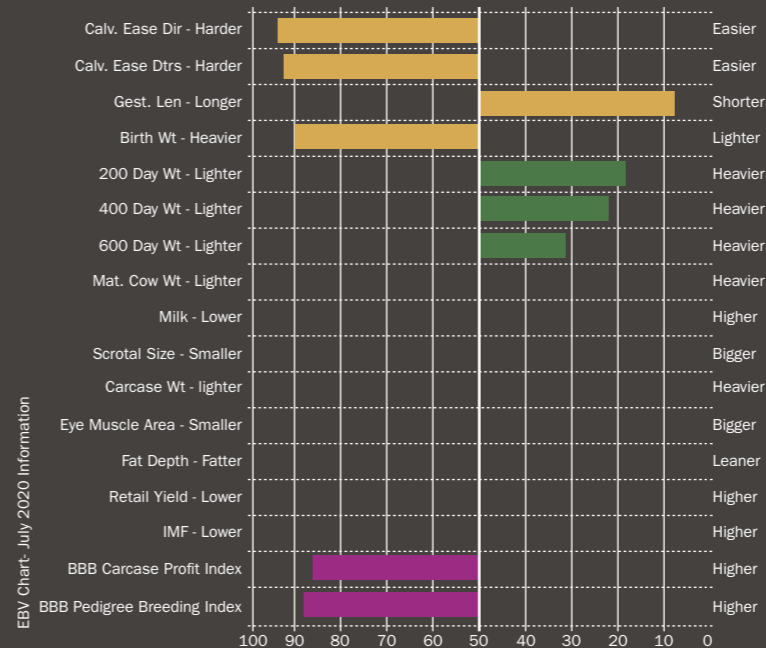

British Blue

An exciting new addition to the British Blue line up. Oscar combines some of the best proven genetics in the UK . His Dam "Crackley Bank Iron Candy" originates from the very successful "Tamhorn Winifred" family. This bull models an outstanding set of legs and feet and displays exceptional locomotion. Oscar's squareness and size will make this bull appeal to both pedigree and commercial producers.