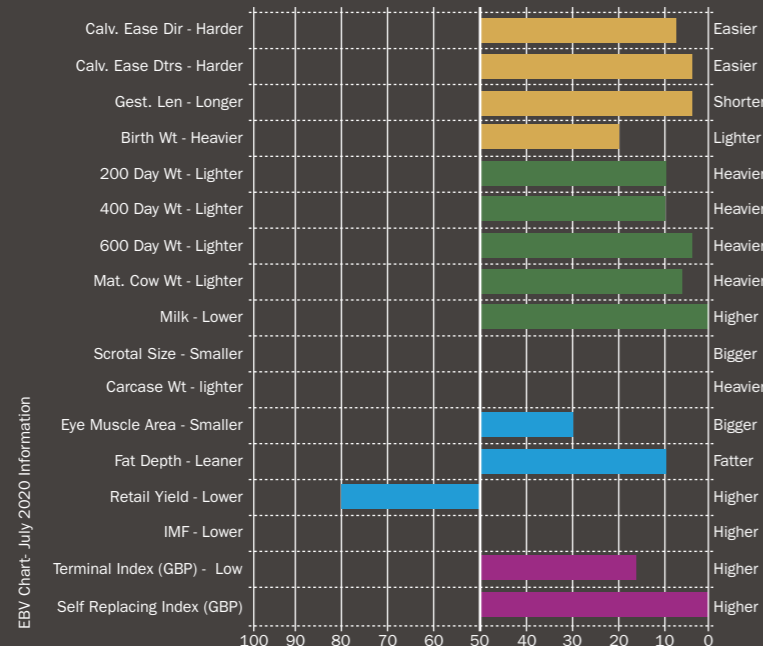

MELVIEW GREGOR

Aberdeen-Angus

Rawburn **KONG** T607

SIRE: RAWBURN BOSS HOG N630 DAM: RAWBURN KINANNIE J993 MGS: KMK ALLIANCE 6595 187
 DOB: 14/06/2017 EAR TAG: UK562106602607 AI CODE: AA1606

RAWBURN KONG

Aberdeen-Angus