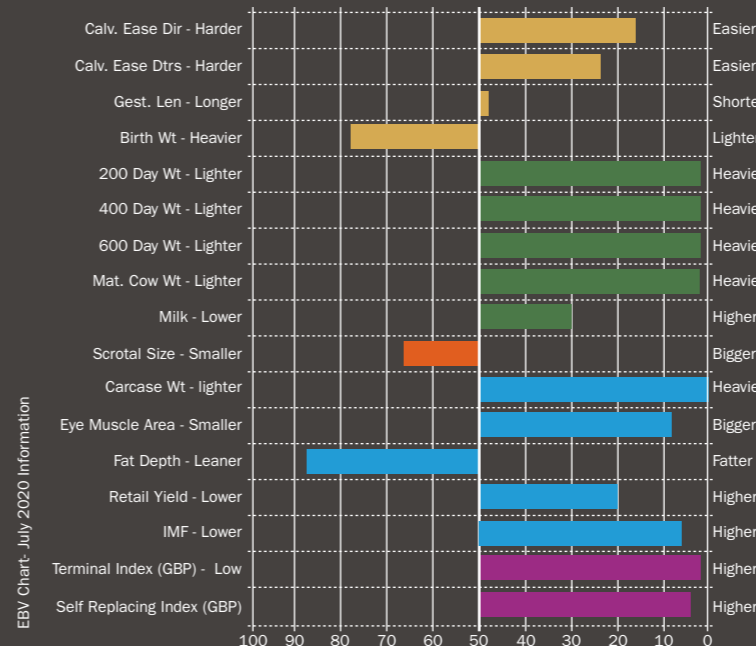

EBV Chart- July 2020 information

Panama combines the much required calving ease whilst still maintaining exceptional carcass performance and growth traits. He ranks in the top 5% for 200, 400, 600 day weights. And the top 20% for calving ease direct. His Dam "Whitecliffe Melinda" is a moderate framed, natural fleshed well muscled daughter of the heavily proven Wesley Equinox.