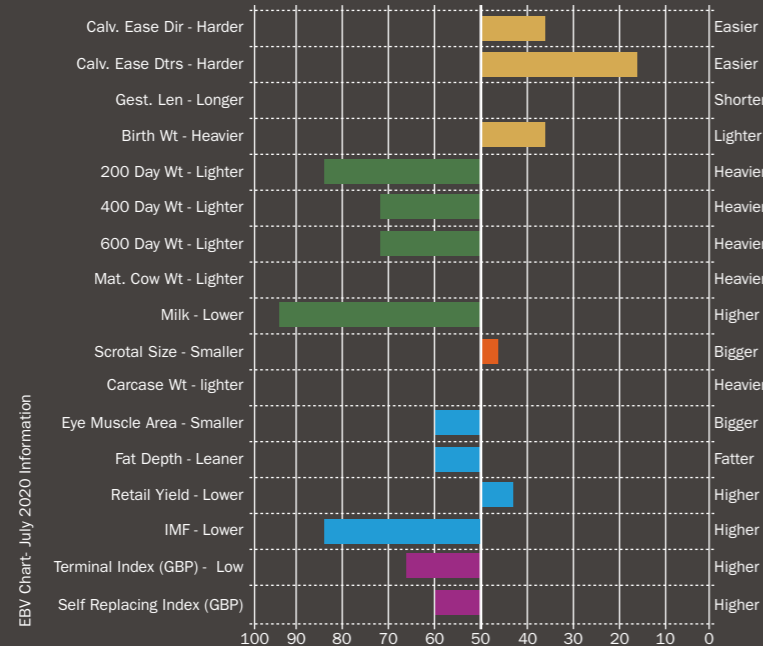

Goulding REAL LEATHER

SIRE: RETTIES JFK M195 DAM: GOULDING GRACEFUL PATRIOT K454 MGS: GOULDING EXTRA
DOB: 10/04/2018 EAR TAG: 3722148068 40946 AI CODE: AA1649

Blackhaugh DIEGO S689

SIRE: BLACKHAUGH INGEMAR P390 DAM: BLACKHAUGH DYNA P489 MGS: BLACKHAUGH LORD HIGHTIME M184
DOB: UK562121 301689 EAR TAG: UK562121301689 AI CODE: AA1608

Aberdeen-Angus

Aberdeen-Angus