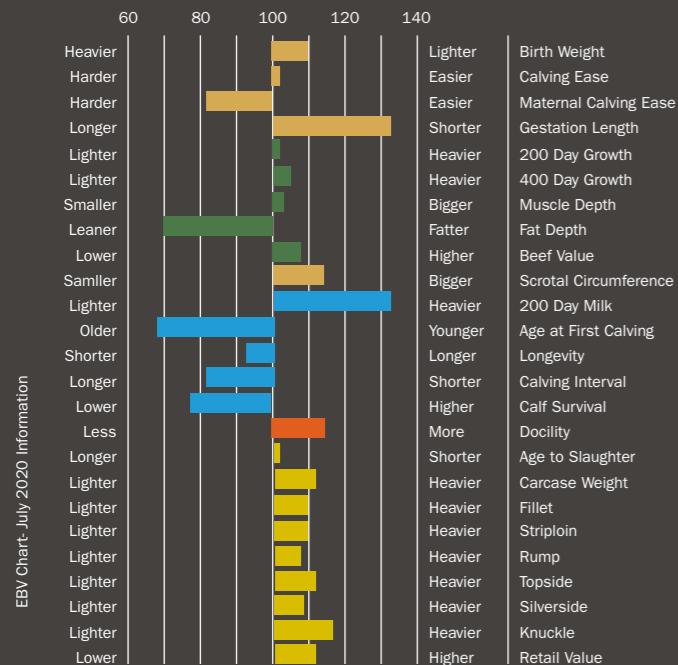

Tomschoice JET

SIRE: KAPRICO ERAVELLE DAM: TOMSCHOICE DIAMANTE MGS: HALTCLIFFE NOVEL
D.O.B: 02/06/2014 EAR TAG: UK124148100307 AI CODE: LN2561

Limousin

AVAILABLE IN

Elite LACETTE

SIRE: AMPERTAINE FOREMAN DAM: ARDLEA GIG MGS: EMERSON
D.O.B: 11/11/2016 EAR TAG: IE221062721390 AI CODE: LN2755

Limousin

Jet's pedigree spells easy calving and easy fleshing traits. Both his sire, Kaprico Eravelle, and Jet himself feature in the top 1% of the Limousin breed for gestation length and calving value; and Kaprico Eravelle has proven himself to be very easy calving nationwide. Out of a strong dam line at Tomschoice Limousins, Jet is set to breed progeny of excellent quality, easily fleshed and born with short gestations.

Boomer Birch, Beef Programme Manager

Elite Lacette was purchased in Southern Ireland earlier this year. Lacette models all the attributes of a modern day Limousin with both five star maternal and terminal indexes. His dam is an exceptional cow that features in the flushing programme at Elite Limousins. His sire is the heavily proven bull Ampertaine Foreman who combines calving ease and muscle. Lacette has had both maternal and full siblings that have been champions at both area and national shows. We expect Lacette to produce easy born calves that display muscle and growth from an early age.

Boomer Birch, Beef Programme Manager