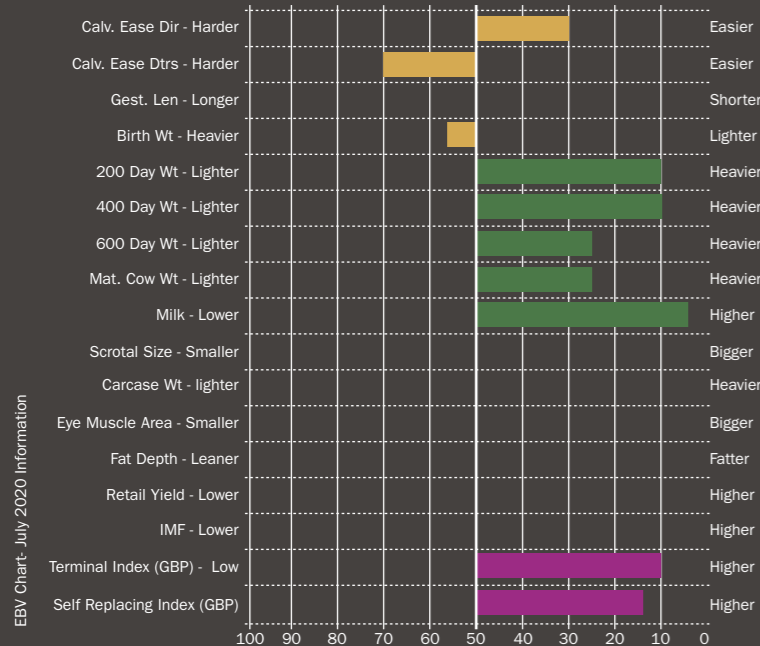

EBV Chart - July 2020 information

Coose JERICH0

SIRE: KILBRIDE FARM GERNOT 15 (P) DAM: CURAHEEN BRIGHT EYES ET MGS: CARNKERN TITAN
D.O.B: 04/01/2017 EAR TAG: IE372217613620464 AI CODE: SG1283