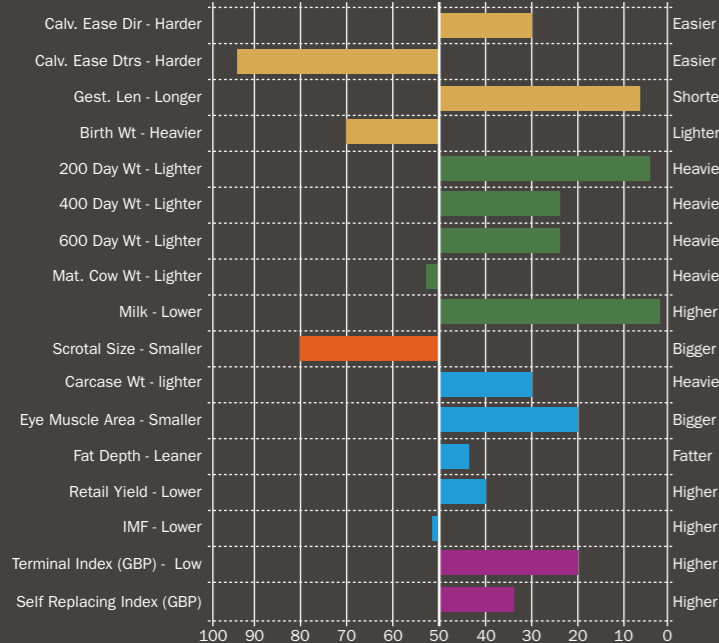

BALLINALARE FARM GALAXY 15

Simmental

EBV Chart - July 2020 information

Galaxy carries an unbelievable pedigree with an outstanding maternal line. This bull will be certain to produce excellent females that are correct and have great conformation. We expect this bull to transmit his stylish appearance and his much admired muscle development to all his progeny