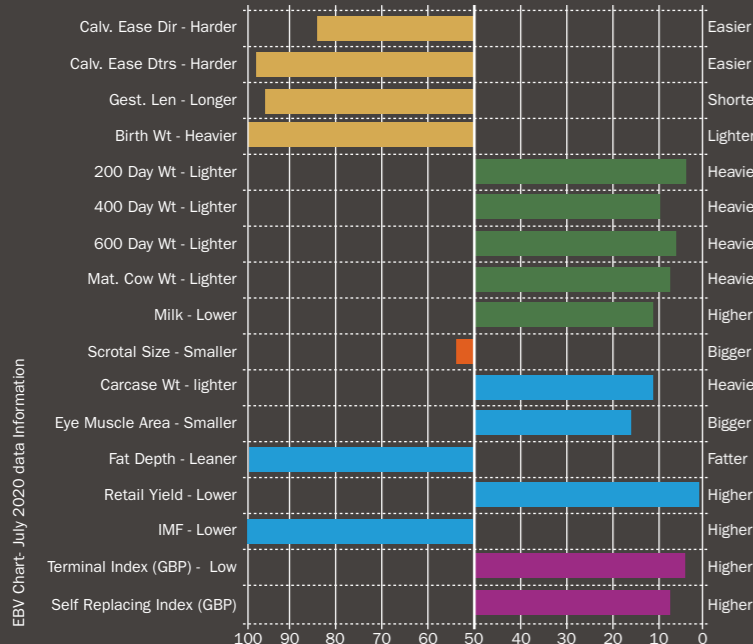

SIRE: BUSHES STRUT 756 DAM: DBRL BLACKBIRD 2N MGS: COLDSTREAM BLACKBURN 10L
 D.O.B: 21/09/2016 EAR TAG: UK562106 102420 AI CODE: AA1562

BLELACK PRINCE CONSTABLE S844

Aberdeen-Angus

RAWBURN BLACK BUSH

MALE & FEMALE
SEXED SEMEN
AVAILABLE