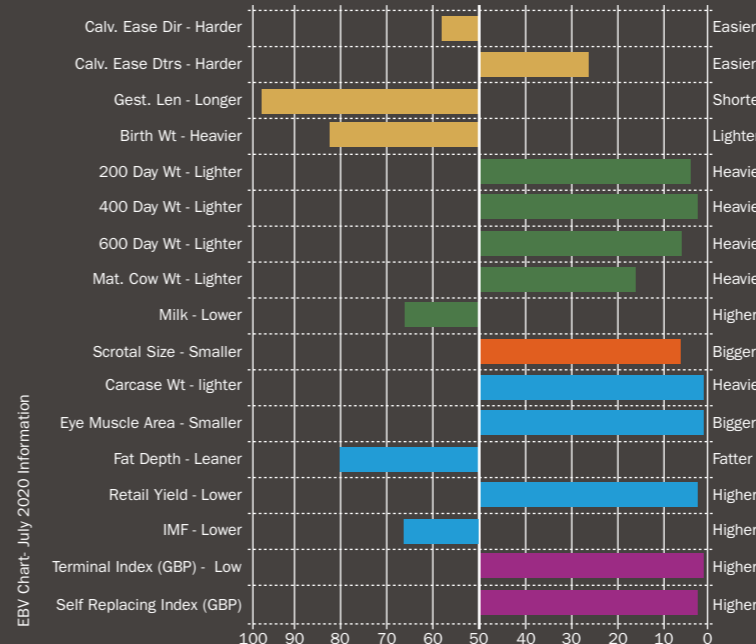

SIRE: BUSHES STRUT 756 DAM: DBRL BLACKBIRD 2N MGS: COLDSTREAM BLACKBURN 10L
 D.O.B: 21/09/2016 EAR TAG: UK562106 102420 AI CODE: AA1562

BLELACK PRINCE CONSTABLE S844

Aberdeen-Angus

RAWBURN BLACK BUSH

MALE & FEMALE
SEXED SEMEN
AVAILABLE

Dam: Blelack Princess Candy M887

GS: Blelack Duke

Black Bush's performance data is exceptional. It is rare to have a bull who has such easy calving credentials coupled with such impressive growth and carcass attributes.