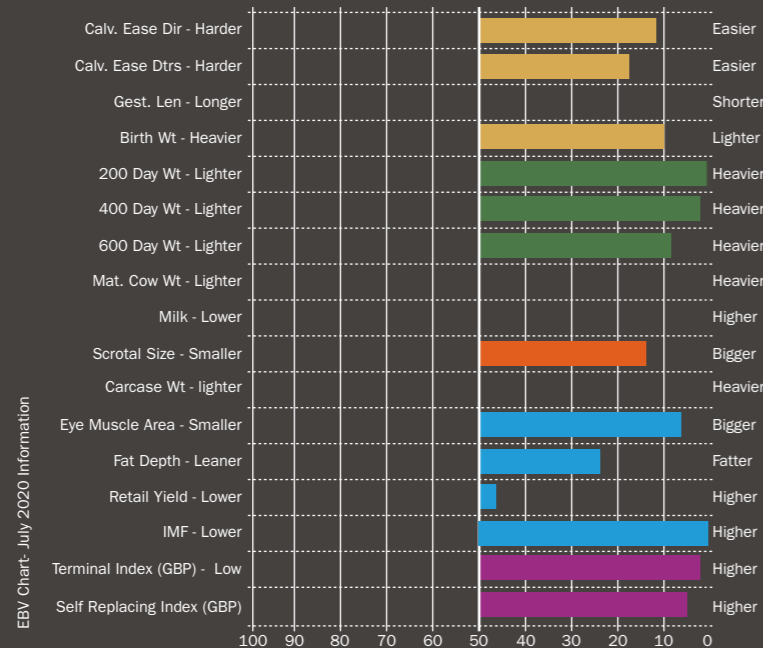

Rawburn BAZOOKA T632

SIRE: QUAKER HILL RAMPAGE OA36 DAM: NICOLS BONNIE Y292 MGS: NICHOLS STEADFAST T139
DOB: 29/10/2017 EAR TAG: UK562106 302632 AI CODE: AA1673

Aberdeen-Angus

Rawburn EVOLUTION U837

SIRE: RAWBURN FASTBALL P844 DAM: RAWBURN EVENING STAR G705 MGS: RAWBURN LORD ROSS C216
DOB: 17/07/2018 EAR TAG: UK562106 502837 AI CODE: AA1893

Aberdeen-Angus