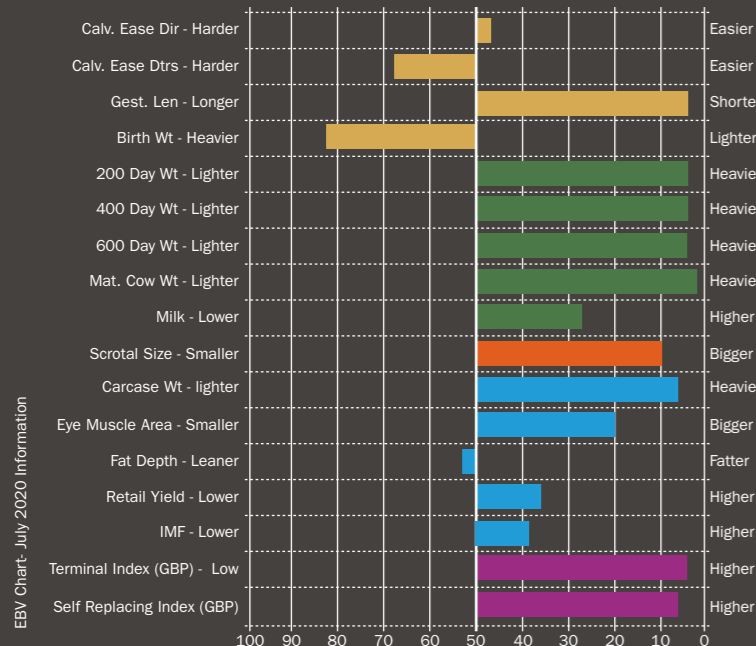

EBV Chart- July 2020 information

Orwell is a heifer's calf from a consistent breeding dam line of longevity with many bulls sold for breeding and females retained at Whitecliffe. His dam, Lioness is a very milky cow, breeding smart calves suitable for both pedigree and commercial breeders. He carries one copy of the F94L Profit Gene and is in the top 5% for 7 traits including; Gestation, 200, 400, 600, Carcase Weight, Terminal Sire Index and Self Replacing Index. His MGS is Blelack Digger and his sire is Thrunton Fairfax who are both trait leaders for Easy Calving and many other traits.

Boomer Birch, Beef Programme Manager

Whitecliffe PANAMA

SIRE: WESTCARSE HOUDINI DAM: WHITECLIFFE MELINDA MGS: WESLEY EQUINOX
D.O.B: 07/05/2019 EAR TAG: UK122919701117 AI CODE: CH3992