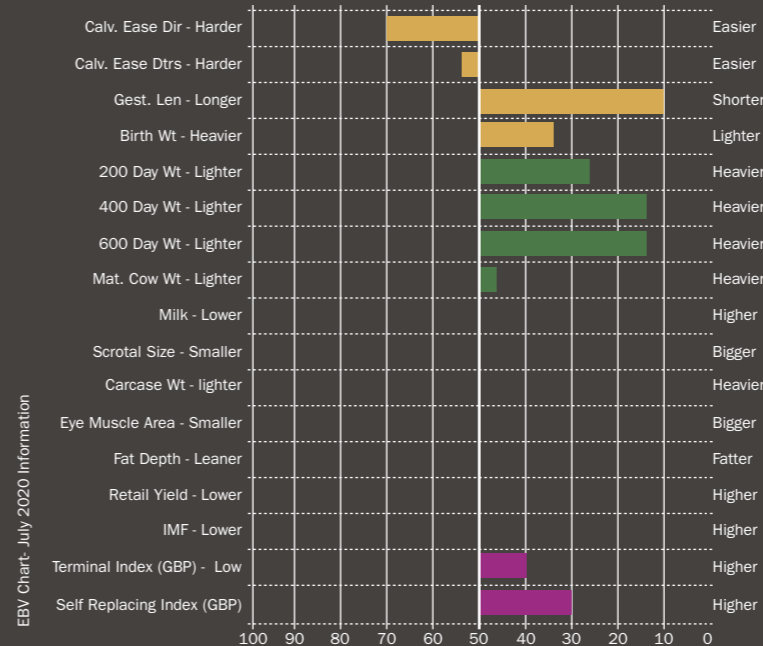

SEXED SEMEN AVAILABLE ♀

COOSE JERICH0

Simmental

EBV Chart - July 2020 information

With a maternal breed, selecting from an outstanding cow family is key. Jericho's dam Curaheen Bright Eyes is from one of the most prolific cow families in Southern Ireland and the Simmental breed worldwide. He is also 5* for Terminal and Maternal breeding values on the ICBF System