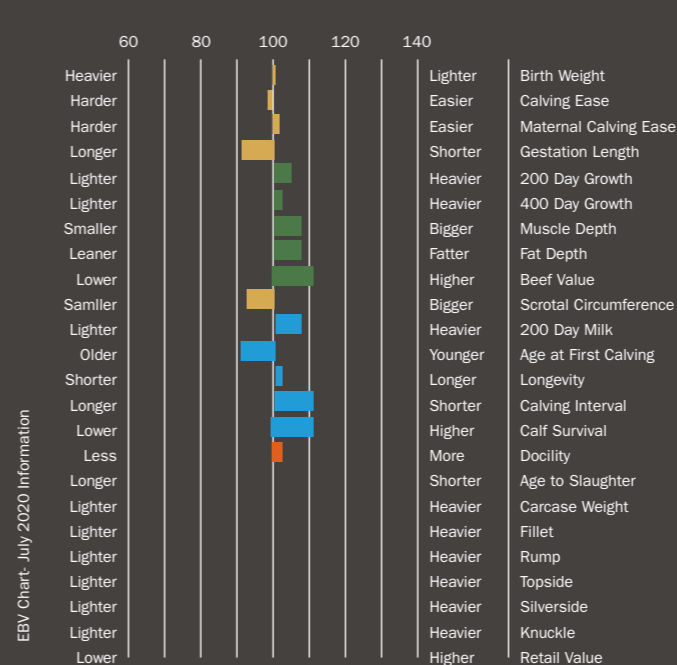

Tomschoice JET

SIRE: KAPRICO ERAVELLE DAM: TOMSCHOICE DIAMANTE MGS: HALTCLIFFE NOVEL
D.O.B: 02/06/2014 EAR TAG: UK124148100307 AI CODE: LN2561

Limousin

AVAILABLE IN

Elite LACETTE

SIRE: AMPERTAINE FOREMAN DAM: ARDLEA GIG MGS: EMERSON
D.O.B: 11/11/2016 EAR TAG: IE221062721390 AI CODE: LN2755

Limousin

Jet's pedigree spells easy calving and easy fleshing traits. Both his sire, Kaprico Eravelle, and Jet himself feature in the top 1% of the Limousin breed for gestation length and calving value; and Kaprico Eravelle has proven himself to be very easy calving nationwide. Out of a strong dam line at Tomschoice Limousins, Jet is set to breed progeny of excellent quality, easily fleshed and born with short gestations.

Boomer Birch, Beef Programme Manager

Elite Lacette was purchased in Southern Ireland earlier this year. Lacette models all the attributes of a modern day Limousin with both five star maternal and terminal indexes. His dam is an exceptional cow that features in the flushing programme at Elite Limousins. His sire is the heavily proven bull Ampertaine Foreman who combines calving ease and muscle. Lacette has had both maternal and full siblings that have been champions at both area and national shows. We expect Lacette to produce easy born calves that display muscle and growth from an early age.

Boomer Birch, Beef Programme Manager