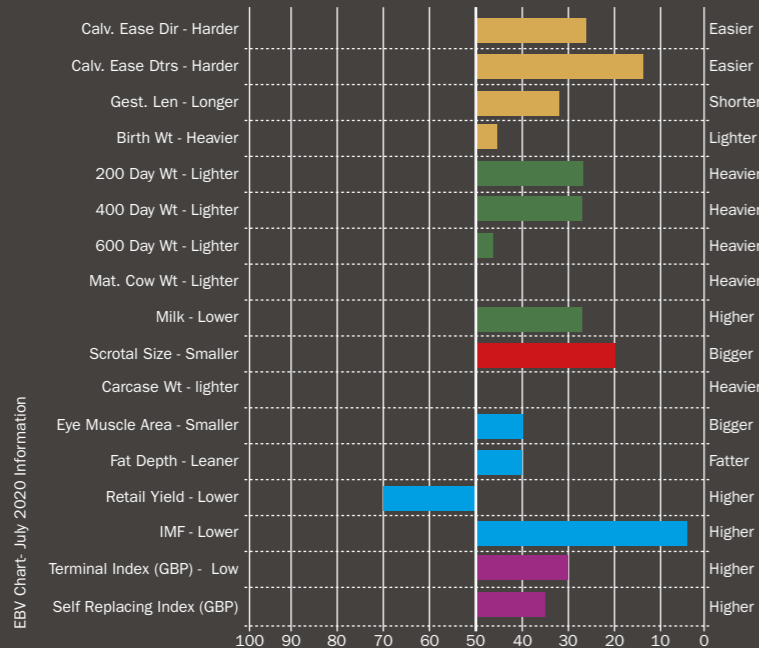

Leicester displays an exceptional phenotype with fantastic performance figures. He ranks in the top 10% of the breed for Terminal and 15% for Self-replacing index and features in the top 20% for both Eye muscle area and retail beef yield. Leicester's pedigree is packed with some of the breeds top performing genetics. His Maternal Grand dam is the famous "Lockerley Laura D444" who has bred show winners and sale toppers up and down the country. We expect this bull to be a great producer of both male and female progeny.

MALE & FEMALE SEXED SEMEN AVAILABLE

Aberdeen-Angus

MORVEN MR ALBERT S792

EBV Chart - July 2020 Information

Goulding RAZZLE DAZZLE

SIRE: JERUSALEM FABERGE R346 DAM: GOULDING JANE N577 MGS: NIGHTGALE PROUD JAKE G405
 D.O.B: 08/01/2018 EAR TAG: 20180606(IR)44 AI CODE: AA1648