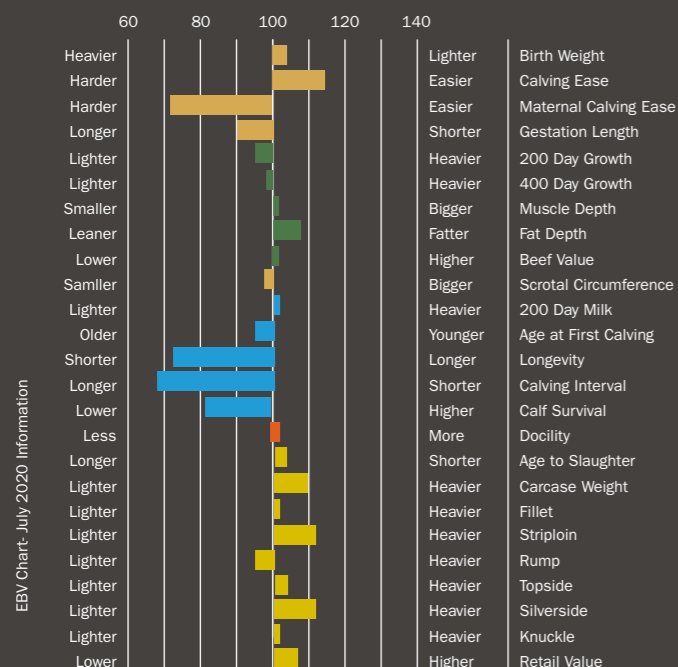

Twemlows **NOSTRADAMUS**

SIRE: SWARLAND EDDIE DAM: TWEMLOWS DESTINY MGS: SCORBORO UNIVERSE
D.O.B: 28/09/2017 EAR TAG: UK305928/701616 AI CODE: LN2826

**MALE & FEMALE
SEXED SEMEN
AVAILABLE**

Claragh **NEYMAR**

SIRE: AMPERTAINE JAMBOREE DAM: CLARAGH LILY MGS: WILODGE VANTASTIC
D.O.B: 22/08/2017 EAR TAG: UK 94910730404-1 AI CODE: LN2845

Limousin

Limousin

This young sire combines one of the best and most consistent dam lines at Twemlows alongside leading sire Swarland Eddie who needs no introduction. His exceptional muscle development is complemented by his outstanding length, depth and width over his loin. Nostradamus carries two copies of the NT821 and a copy of the F94L myostatin gene. With this style, an impressive set of EBVs and a beef value of 31 we expect this bull to be a real customer favourite.

Boomer Birch, Beef Programme Manager

Neymar is sired by Ampertaine Jamboree, who is a proven calving ease bull. Neymar ranks in the top 1% of the Limousin breed for calving value and carries an exceptional muscle score.

Expect this bull to produce small born calves that grow quickly and show muscle development from an early age.

Boomer Birch, Beef Programme Manager