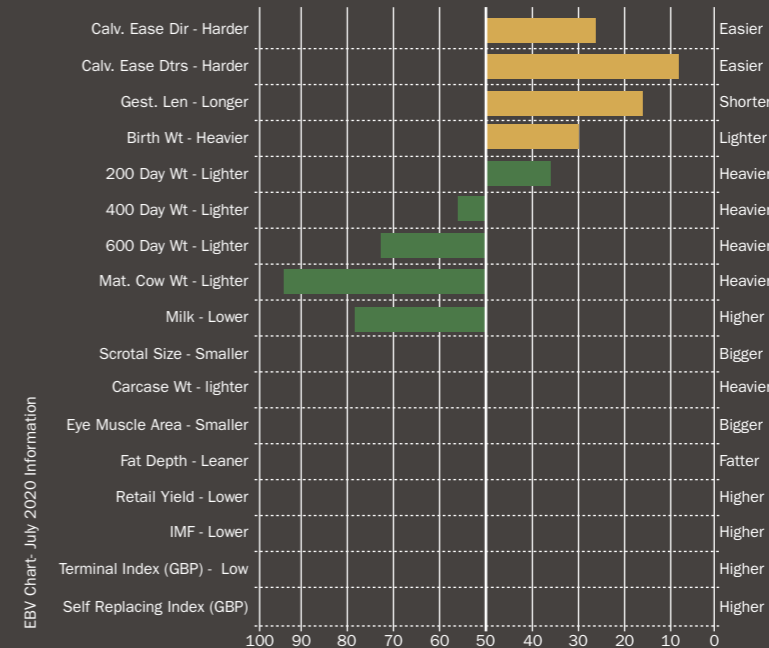

AVAILABLE IN

Blackhaugh LORD HAM S716

SIRE: BLACKHAUGH IDEAL N369 DAM: BLACKHAUGH LADY HEATHER M240 MGS: BLACKHAUGH REFOCUS H782
DOB: 12/11/2016 EAR TAG: UK562121 201716 AI CODE: AA1596

Aberdeen-Angus

Goulding PADDY T859

SIRE: NIGHTINGALE PLOUGHMAN G376 DAM: GOULDING PATRIOT M531 MGS: NIGHTINGALE PROUD JAKE G405
DOB: 22/03/2017 EAR TAG: IE372214806880859 AI CODE: AA1564

MALE & FEMALE
SEXED SEMEN
AVAILABLE

Aberdeen-Angus