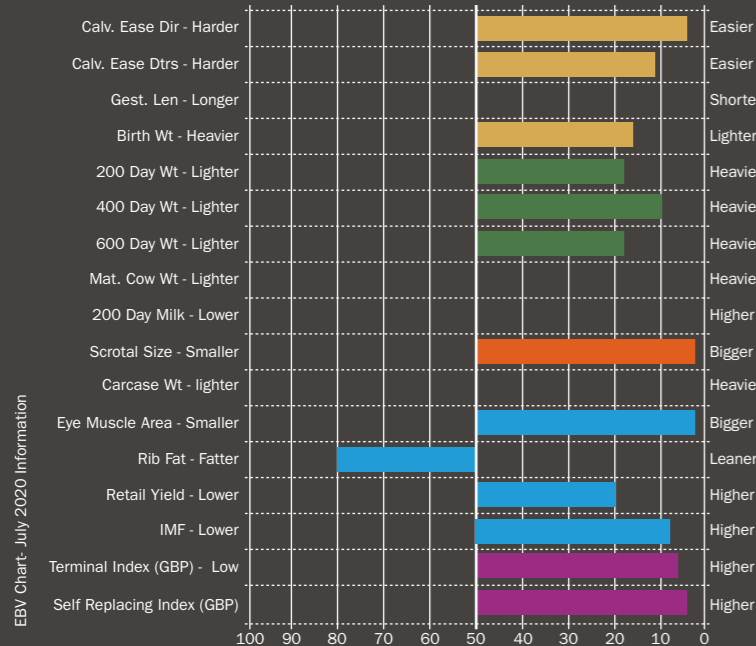

Hereford

Gerrygullinane **GLEN**

SIRE: MACHERMORE AUGUSTUS DAM: DERRYGULLINANE DAISY MGS: MAS DU CLO
 D.O.B: 18/12/2011 EAR TAG: IE272503020029 AI CODE: LN2434

GERRYGULLINANE GLEN

Limousin

Matty was selected for his outcross pedigree and easy calving credentials. This bull ranks in the top 5% of the breed for calving ease and top 20% for birth weight. This bull carries a full Australian pedigree. Sired by the extremely easy calving Wirruna Matty. His Dam is the famous "Wirruna Victoria G7" who is also the dam of the renowned AI sire "Wirruna Katnook". With Terminal and Self Replacing indexes in the top 10% of the breed we expect this young bull to add calving ease without sacrificing any growth of muscle development.