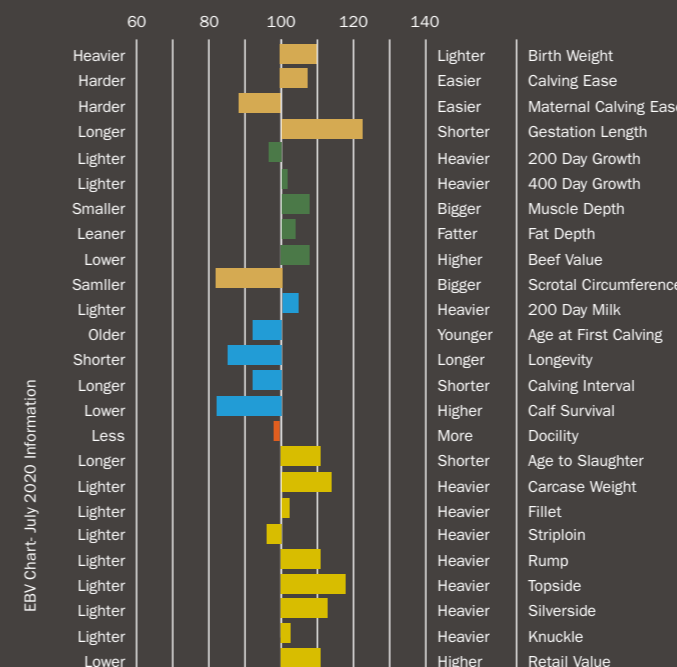

Twemlows **NOSTRADAMUS**

SIRE: SWARLAND EDDIE DAM: TWEMLOWS DESTINY MGS: SCORBORO UNIVERSE
D.O.B: 28/09/2017 EAR TAG: UK305928/701616 AI CODE: LN2826

**MALE & FEMALE
SEXED SEMEN
AVAILABLE**

Claragh **NEYMAR**

SIRE: AMPERTAINE JAMBOREE DAM: CLARAGH LILY MGS: WILODGE VANTASTIC
D.O.B: 22/08/2017 EAR TAG: UK 94910730404-1 AI CODE: LN2845

Limousin

Limousin

This young sire combines one of the best and most consistent dam lines at Twemlows alongside leading sire Swarland Eddie who needs no introduction. His exceptional muscle development is complemented by his outstanding length, depth and width over his loin. Nostradamus carries two copies of the NT821 and a copy of the F94L myostatin gene. With this style, an impressive set of EBVs and a beef value of 31 we expect this bull to be a real customer favourite.

Boomer Birch, Beef Programme Manager

Neymar is sired by Ampertaine Jamboree, who is a proven calving ease bull. Neymar ranks in the top 1% of the Limousin breed for calving value and carries an exceptional muscle score.

Expect this bull to produce small born calves that grow quickly and show muscle development from an early age.

Boomer Birch, Beef Programme Manager