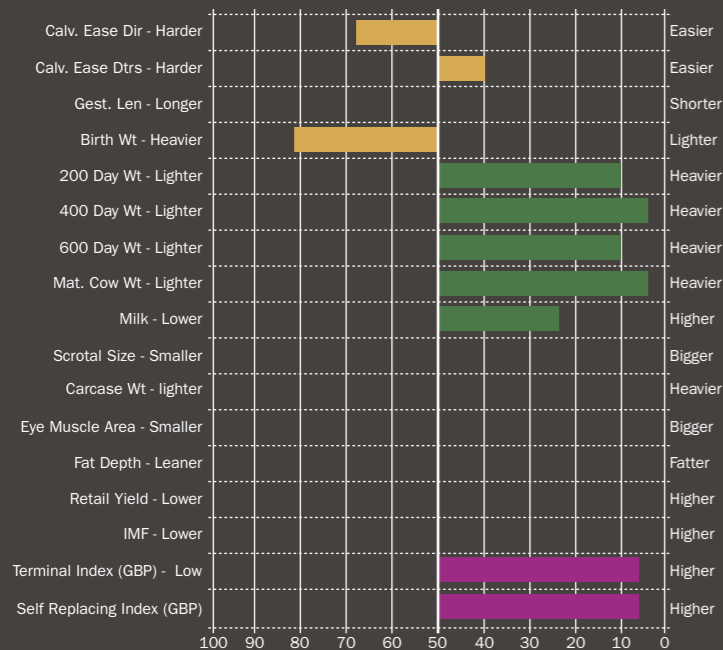

Kontiki adds another great cow family to our Simmental line up. "Popes Rhona" was a multiple award winning heifer who originates from the famous Skerrington Rhona family. He carries an impressive set of EBVs, ranking in the top 10% for both Terminal and Maternal indexes. We expect this bull to add muscle, natural fleshing and thickness.

Boomer Birch, Beef Programme Manager

EBV Chart - July 2020 Information

Ark **DIEGO**

SIRE: WHISTLEY DOLLAR DAM: ARK VERITY MGS: ASTONLODGE JET
D.O.B: 20/12/2008 EAR TAG: UK110607100035 AI CODE: BL1046