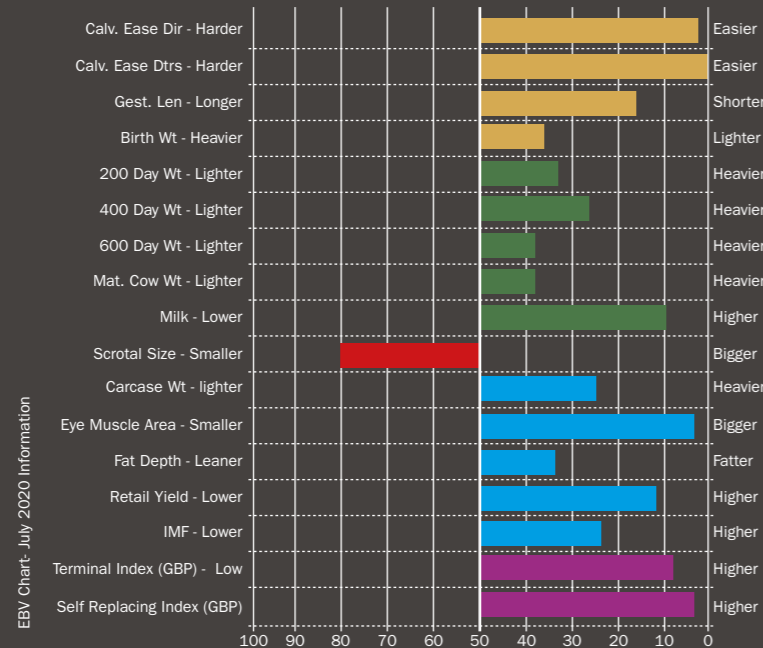

Melview GRAND TIMING T285

SIRE : TOFTS TIME ON N110 DAM : TEGSNOSE GERALDINE C095 MGS: RAWBURN TRANSFORMER
DOB: 19/05/2017 TAG NUMBER : UK311688 100285 AI CODE : AA1586

Aberdeen-Angus

Melview GREGOR T271

SIRE : MELVIEW GRANDVILLE L076 DAM : MELVIEW GEMIMA N149 MGS: NIGHTINGALE RED PIPER H446
DOB: 21/04/2017 TAG NUMBER : UK311688 100285 AI CODE: AA1587

Aberdeen-Angus