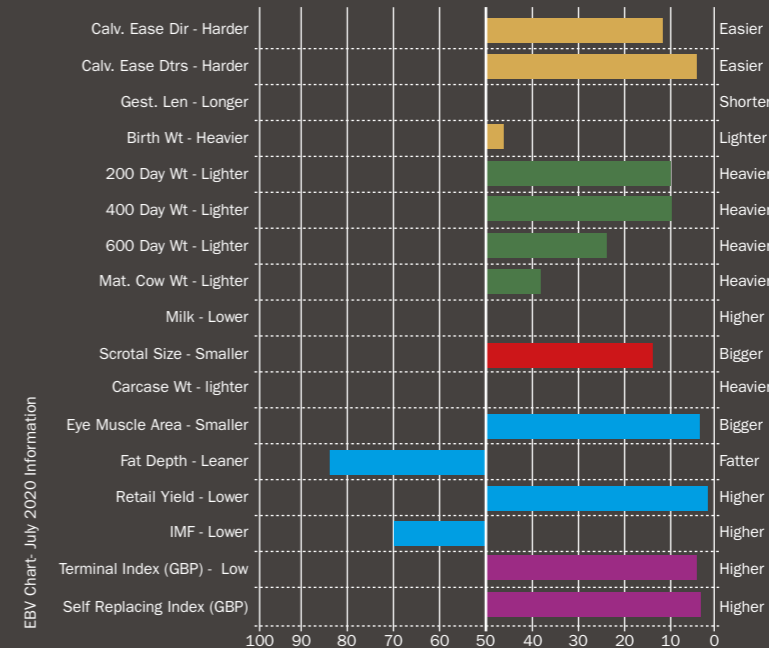

Melview GRAND TIMING T285

SIRE : TOFTS TIME ON N110 DAM : TEGSNOSE GERALDINE C095 MGS: RAWBURN TRANSFORMER
DOB: 19/05/2017 TAG NUMBER : UK311688 100285 AI CODE : AA1586

Aberdeen-Angus

Melview GREGOR T271

SIRE : MELVIEW GRANDVILLE L076 DAM : MELVIEW GEMIMA N149 MGS: NIGHTINGALE RED PIPER H446
DOB: 21/04/2017 TAG NUMBER : UK311688 100285 AI CODE: AA1587

Aberdeen-Angus