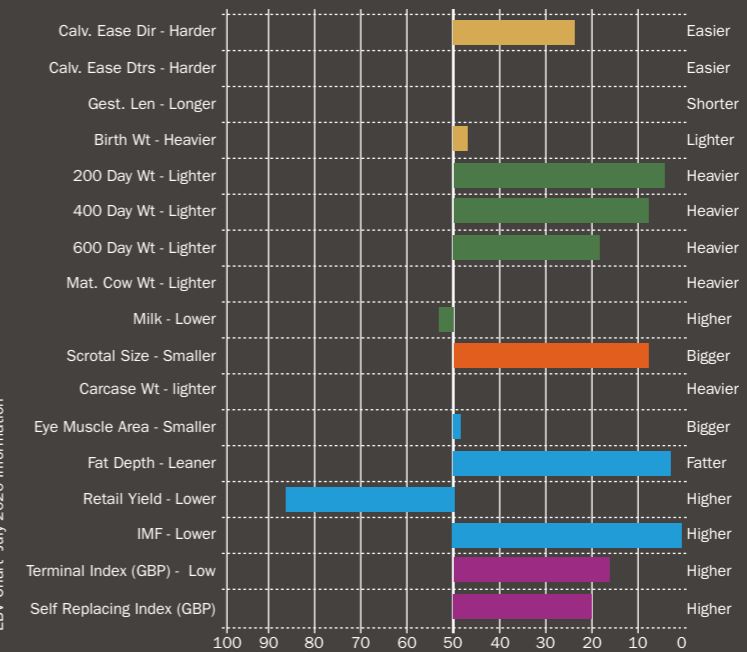

Blackhaugh **BLACKCAP** U858

SIRE: K C F BENNETT ABSOLUTE DAM: THOMAS BLACKCAP 4845 MGS: BALDRIDGE WAYLON W34
 DOB: 25/04/2018 EAR TAG: UK562121 401858 AI CODE: AA1708

BLACKHAUGH BLACKCAP

Aberdeen-Angus

EBV Chart - July 2020 Information