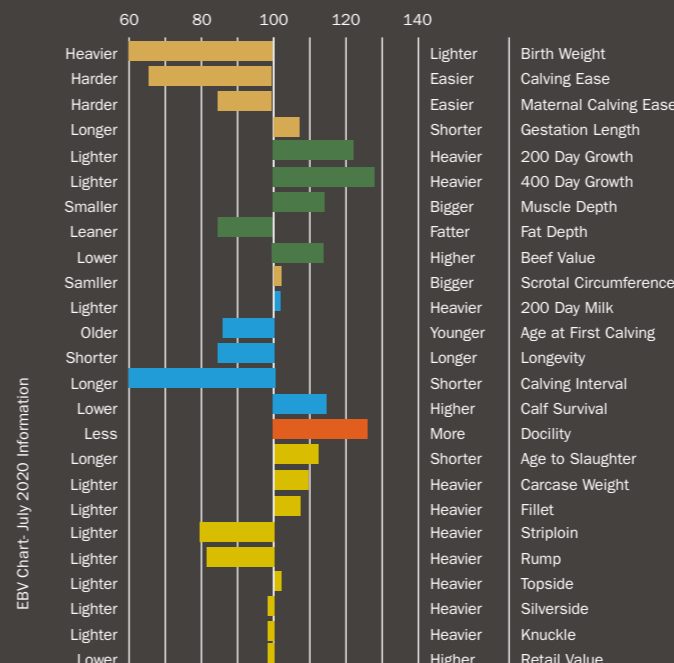

Boomer Birch, Beef Programme Manager

Glen son Derrygullinane King Bull

Glen was a 'must have' acquisition, after having judged him to be overall Limousin champion, a feat repeated at many other shows. In the Irish North West Limousin herd competition, Glen was awarded the accolade of 'Most promising young bull of 2012'. Glen exhibits extreme muscularity, impressive testicular development, a spring of rib, stands on four square, strong and correct legs and has a small, but masculine head. Glen has an exceptional chilled temperament.