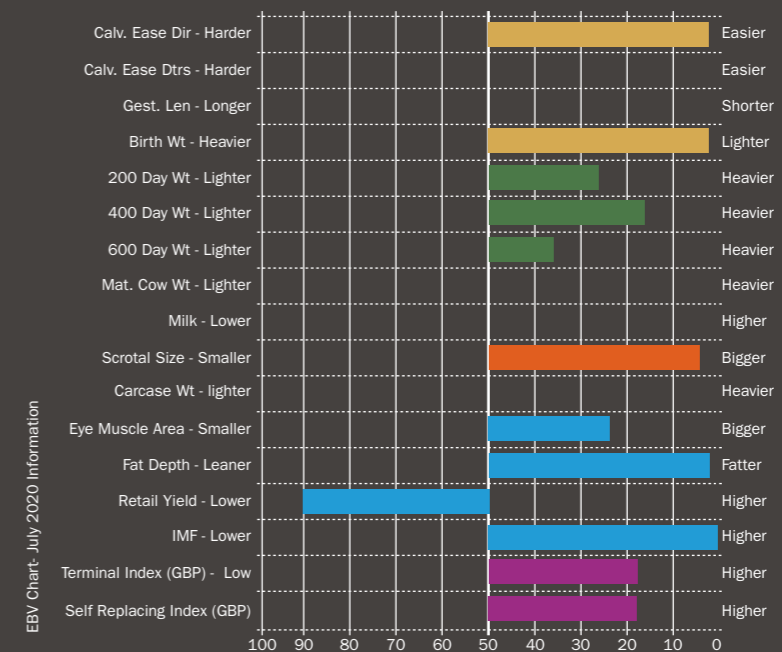

CBL VALENTINO V647

SIRE: QUAKER HILL RAMPAGE OA36 DAM: THOMAS MISS JET 4861 MGS: CONNEALY CONSENSUS 7229
DOB: 16/01/2019 EAR TAG: UK162206700647 AI CODE: AA1695

Aberdeen-Angus

Blackhaugh CBL LUCAS U84B

SIRE: K C F BENNETT ABSOLUTE DAM: THOMAS LUCY ROSE 41092 MGS: BALDRIDGE WAYLON W34
DOB: 21/04/2018 EAR TAG: UK562121 101848 AI CODE: AA1705

Aberdeen-Angus