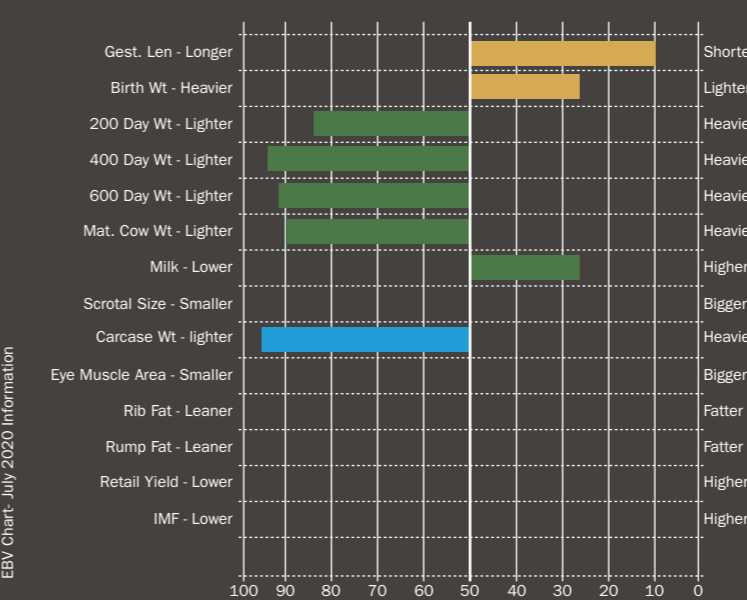

EBV Chart - July 2020 Information

Krypton is a stand out bull with an outstanding pedigree. His dam, Coland Tansy, is a herd favourite and was named Cow of the Year in 2008 after numerous championship wins including Reserve Interbreed at the Great Yorkshire Show. Not only has she proven herself in the show ring but also through progeny, with a son achieving Junior Bull of the Year 2013 and a daughter born this year, being her ninth calf born that will be part of my show team in the future.

Krypton has a lot to offer when producing both pedigree and commercial replacements including genetics successful in the show ring.

Carolyn Fox, Manor Lane Salers