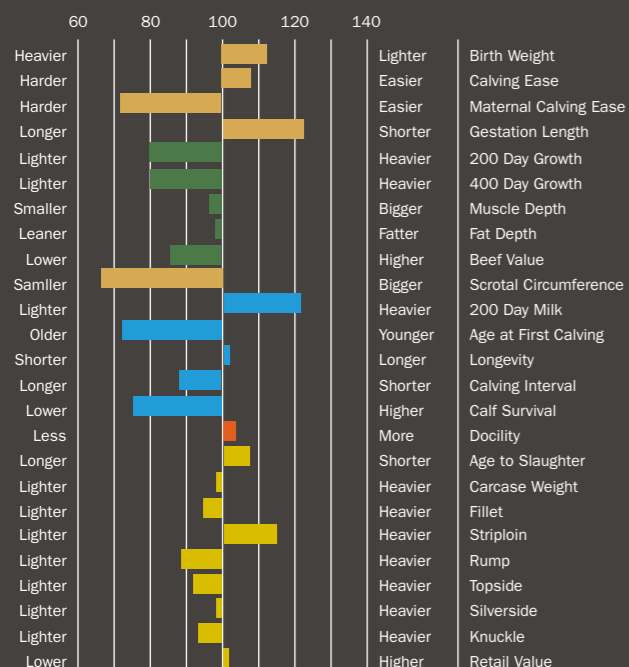

Twemlows OFFICER

SIRE: AMPERTAINE COMMANDER DAM: TWEMLOWS HUM MGS: HALTCLIFFE VERMOUNT
D.O.B: 22/03/2018 EAR TAG: UK 305928401634 AI CODE: LN2844

Limousin

Officer is a great NEW addition to our Cogent Limousin line up. He boasts positive EBV'S for both Gestation Length and Calving Ease, with a pedigree that is packed full of calving ease credentials and calf quality. His pedigree features bulls including Haltcliffe Vermont, Ampertaine Commander, and Glenrock Ventura. Officer also models exceptional length and width over his loin that is coupled with easy fleshing ability, and carries two copies of the F94L myostatin genes.

Boomer Birch, Beef Programme Manager

EBV Chart - July 2020 Information

Manor Lane KRYPTON

SIRE: SEAWELL FRANKO DAM: COLAND TANSY MGS: ONLEY CRUSADER
D.O.B: 13/01/2015 EAR TAG: UK147946300018 AI CODE: SA0884

SEXED SEMEN AVAILABLE ♀

Salers

EBV Chart - July 2020 Information

Krypton is a stand out bull with an outstanding pedigree. His dam, Coland Tansy, is a herd favourite and was named Cow of the Year in 2008 after numerous championship wins including Reserve Interbreed at the Great Yorkshire Show. Not only has she proven herself in the show ring but also through progeny, with a son achieving Junior Bull of the Year 2013 and a daughter born this year, being her ninth calf born that will be part of my show team in the future.

Krypton has a lot to offer when producing both pedigree and commercial replacements including genetics successful in the show ring.

Carolyn Fox, Manor Lane Salers