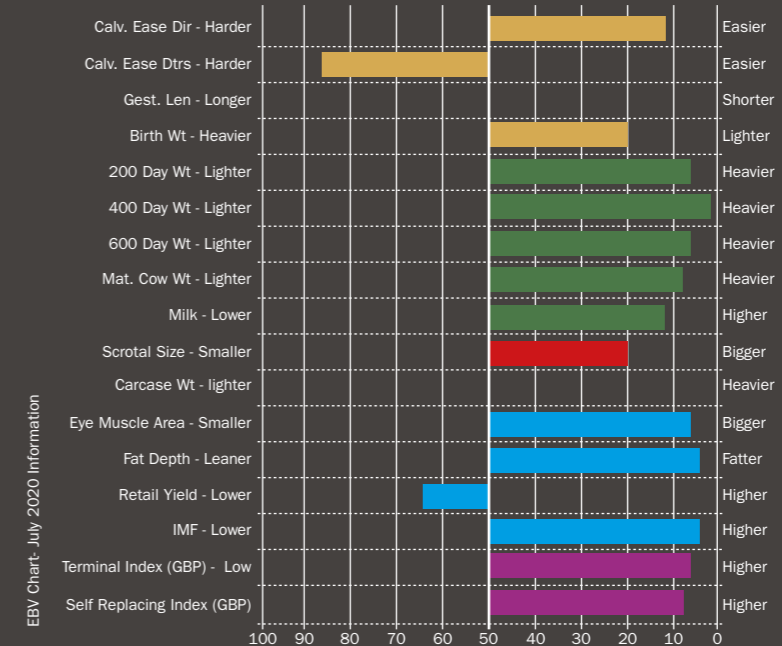

Goulding REAL LEATHER

SIRE: RETTIES JFK M195 DAM: GOULDING GRACEFUL PATRIOT K454 MGS: GOULDING EXTRA
DOB: 10/04/2018 EAR TAG: 3722148068 40946 AI CODE: AA1649

Blackhaugh DIEGO S689

SIRE: BLACKHAUGH INGEMAR P390 DAM: BLACKHAUGH DYNA P489 MGS: BLACKHAUGH LORD HIGHTIME M184
DOB: UK562121 301689 EAR TAG: UK562121301689 AI CODE: AA1608

Aberdeen-Angus

Aberdeen-Angus