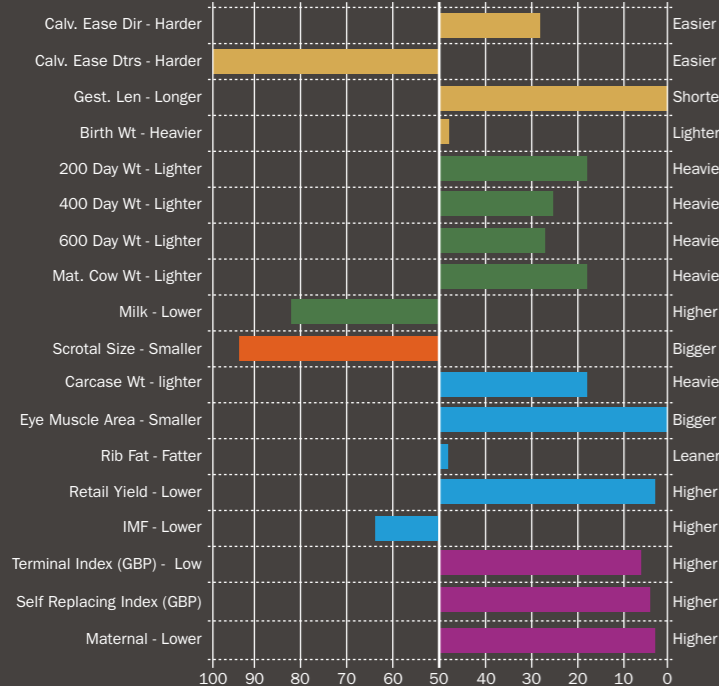

Firefox carries sheer power and correctness which is supported by an outstanding set of EBVs, ranking in the top 5% of the breed for both self replacing and terminal index. His top 10% growth rates are accompanied by top 1% eye muscle area of +5 and a milk figure of +9 making this bull an exceptional all-rounder. In addition, Firefox is trait leader for gestation length carrying an EBV of -3.7. Firefox produces progeny that grow quickly and display exceptional weight gains and natural fleshing ability.

Boomer Birch, Beef Programme Manager

EBV Chart - July 2020 information