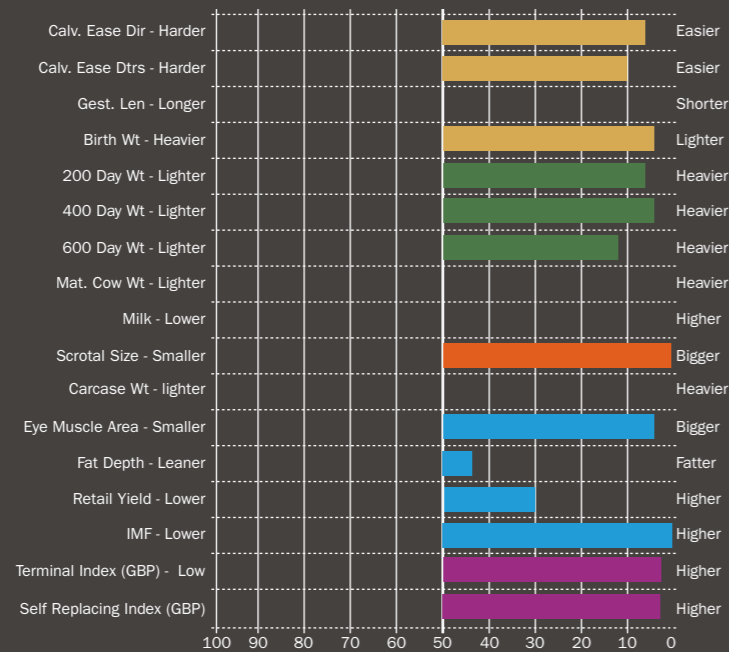

SIRE: QUAKER HILL RAMPAGE OA36 DAM: THOMAS CAROL 41108 MGS: A A R TEN X 7008 S A
 DOB: 10/05/2018 EAR TAG: UK562121401886 AI CODE: AA1707

BLACKHAUGH CRACKER

Aberdeen-Angus

EBV Chart - July 2020 Information