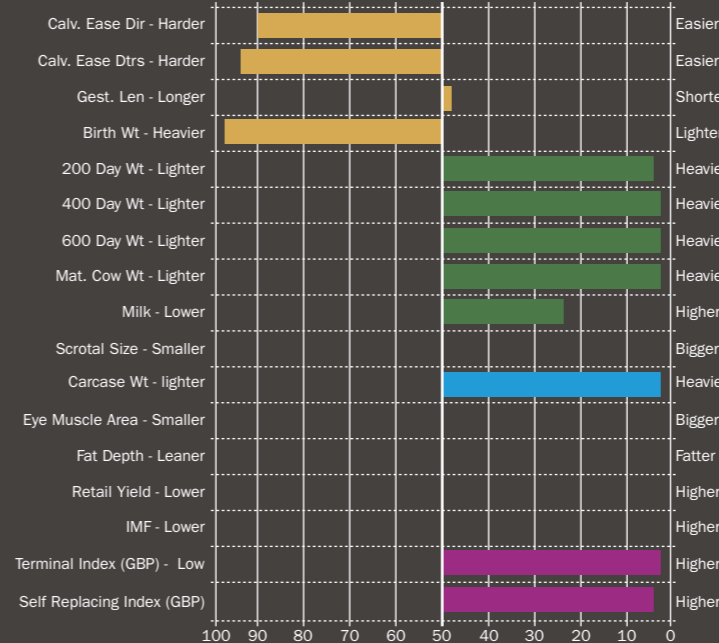

Jasper combines breed leading genetics with some of the breeds proven greats featuring in his pedigree. His sire, Woodhall Ferrari has been one of the leading AI sires for us over the past three years. His Dam Clonguish Diamond ET was purchased by the Woods family for 10,000 Euros at the Irish Premier sale in 2013. Jasper carries an impressive set of EBV's with a Terminal and Self Replacing index in the top 1% of the breed. These figures are supported with 400 and 600 day performance figures in the top 1% of the breed and a top 5% Milk figure of +10 ranking him in the top 10% of the breed.

Boomer Birch, Beef Programme Manager