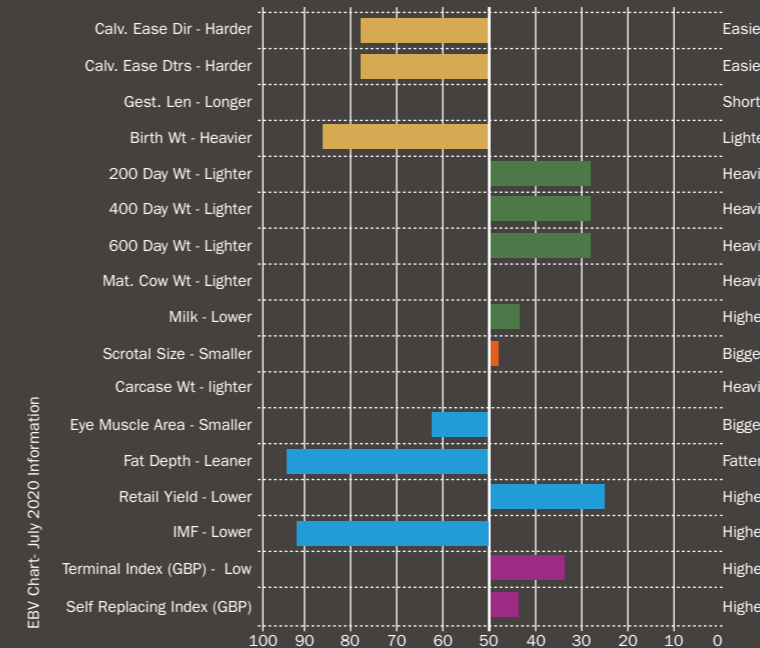

MALE & FEMALE SEXED SEMEN AVAILABLE

Aberdeen-Angus

MORVEN MR ALBERT S792

EBV Chart - July 2020 Information

Goulding RAZZLE DAZZLE

SIRE: JERUSALEM FABERGE R346 DAM: GOULDING JANE N577 MGS: NIGHTGALE PROUD JAKE G405
 D.O.B: 08/01/2018 EAR TAG: 20180606(IR)44 AI CODE: AA1648

GOULDING RAZZLE DAZZLE

Aberdeen-Angus

EBV Chart - July 2020 Information

Razzle Dazzle is an exceptional young bull that shows great muscle development and correctness. His Sire, Jerusalem Faberge R346 has transmitted his outstanding phenotype and style into his progeny. His pedigree is packed with proven genetics combining easy calving and high-performance sires. Razzle Dazzle carries a 5 star Terminal index and a four star Replacement index on the ICBF star rating.