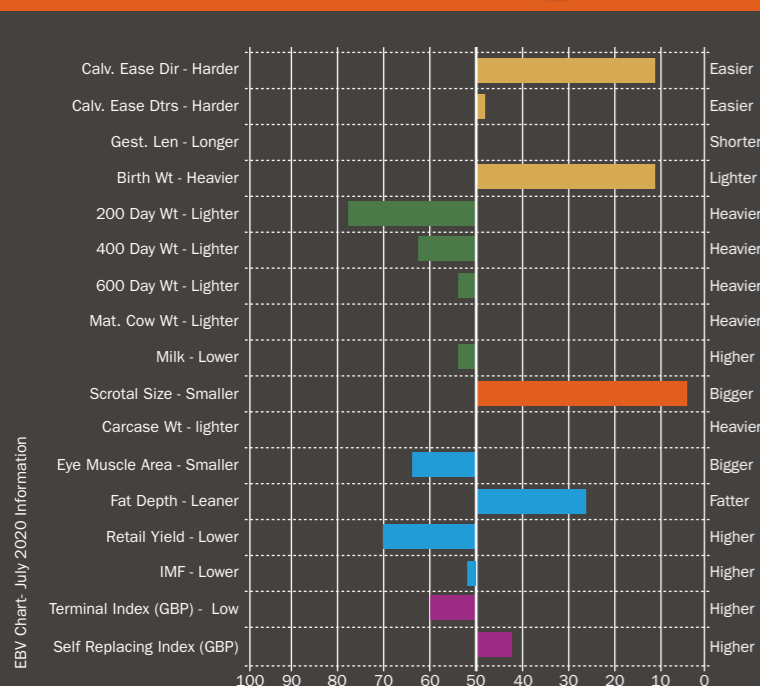

Hawkley **RED PAXTON** U954

SIRE: HAWKLEY RED RUM R771 DAM: HAWKLEY RED PRIDE M619 MGS: OAKLEA RED GRENADE J311
DOB: 18/04/2018 EAR TAG: UK282331 300954 AI CODE: AA173

Red Aberdeen Angus

Hawkley **RED FERDINAND** V994

SIRE: SHADWELL RED BOAZ R826 DAM: HAWKLEY RED FIREFLY P687 MGS: RED MAJESTIC LIGHTNING 717 SGMR
DOB: 15/03/2019 EAR TAG: UK282331 100994 AI CODE: AA1732

RED FERDINAND

Red Aberdeen Angus