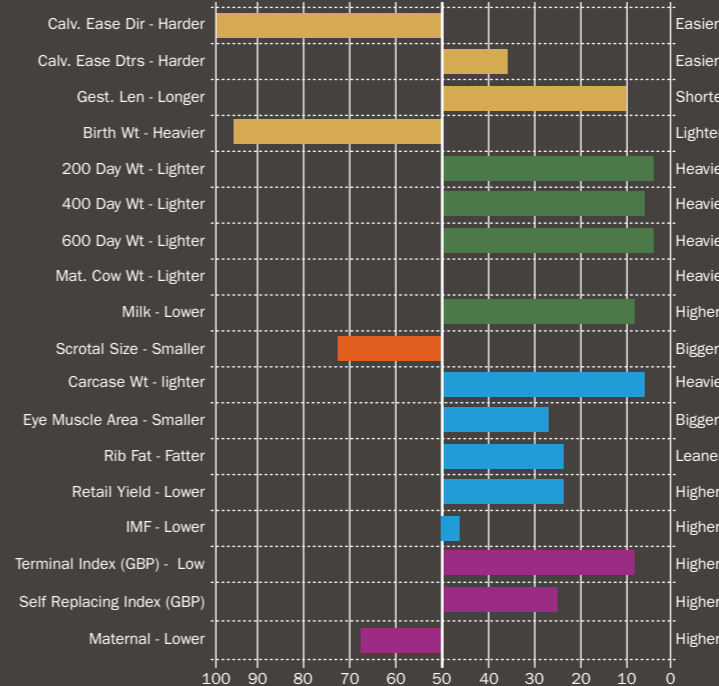

Kingsley offers both phenotypic and statistical performance. His fantastic calving ease traits are backed up by a milk figure of +11 ranking him in the top 5% of the breed. Kingsley will be a suitable bull to breed replacements with and provide breeders with exceptional genetics.

From the famous Jackie family and sired by Fergus Of Upsall, Kingsley displays both his parents outstanding attributes of easy fleshing and natural muscle.

Boomer Birch, Beef Programme Manager

EBV Chart - July 2020 information