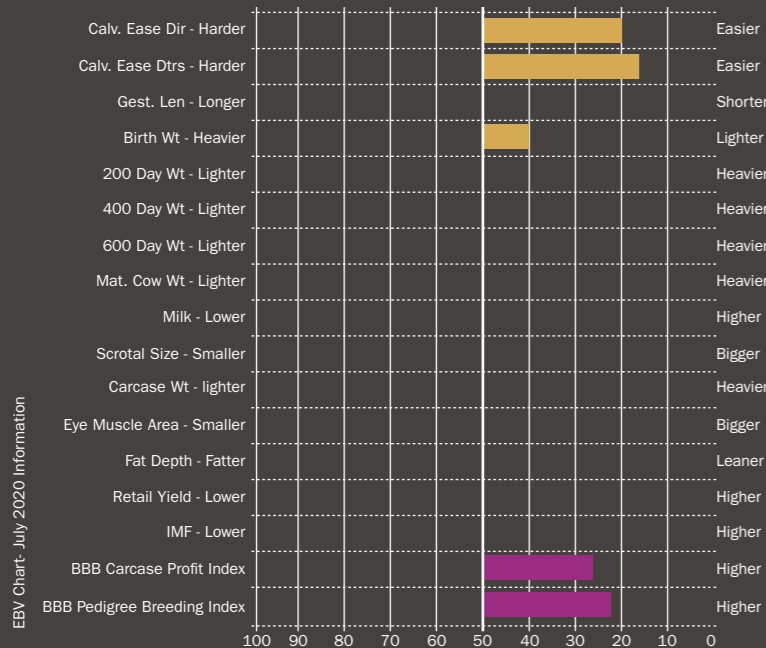

Notorious is a great addition to our British Blue bull line up. His Sire "Sandyvale Jagerbomb" needs no introduction having been awarded the Supreme British Blue Champion at the Highland Show in 2018, and is consistently producing show winning progeny. Notorious models exceptional correctness that is complemented by outstanding width throughout. We expect this bull to produce progeny that display exceptional length and size.

Boomer Birch, Beef Programme Manager

Crackley Bank OSCAR

SIRE: BOHERARD CANTONA DAM: CRACKLEY BANK IRON CANDY MGS: SOLWAYVEIW DYNAMITE
D.O.B: 05/04/2019 EAR TAG: UK314080300087 AI CODE: BB1773