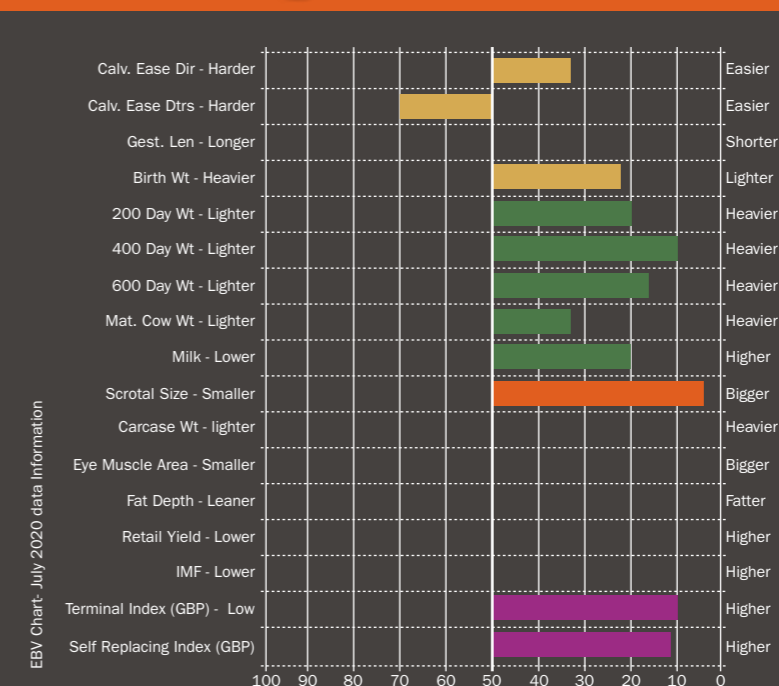

RED FERDINAND