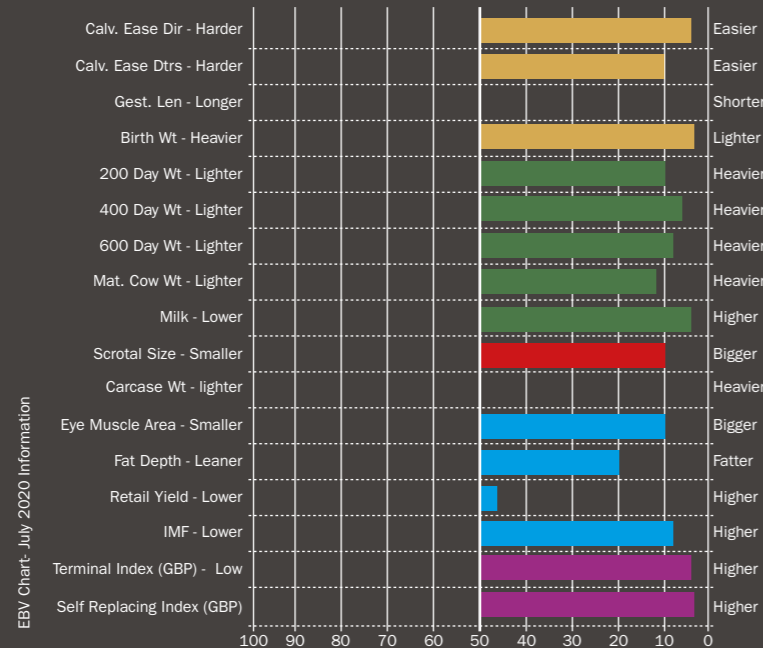

AVAILABLE IN

Blackhaugh LORD HAM S716

SIRE: BLACKHAUGH IDEAL N369 DAM: BLACKHAUGH LADY HEATHER M240 MGS: BLACKHAUGH REFOCUS H782
DOB: 12/11/2016 EAR TAG: UK562121 201716 AI CODE: AA1596

Aberdeen-Angus

Goulding PADDY T859

SIRE: NIGHTINGALE PLOUGHMAN G376 DAM: GOULDING PATRIOT M531 MGS: NIGHTINGALE PROUD JAKE G405
DOB: 22/03/2017 EAR TAG: IE372214806880859 AI CODE: AA1564

MALE & FEMALE
SEXED SEMEN
AVAILABLE

Aberdeen-Angus