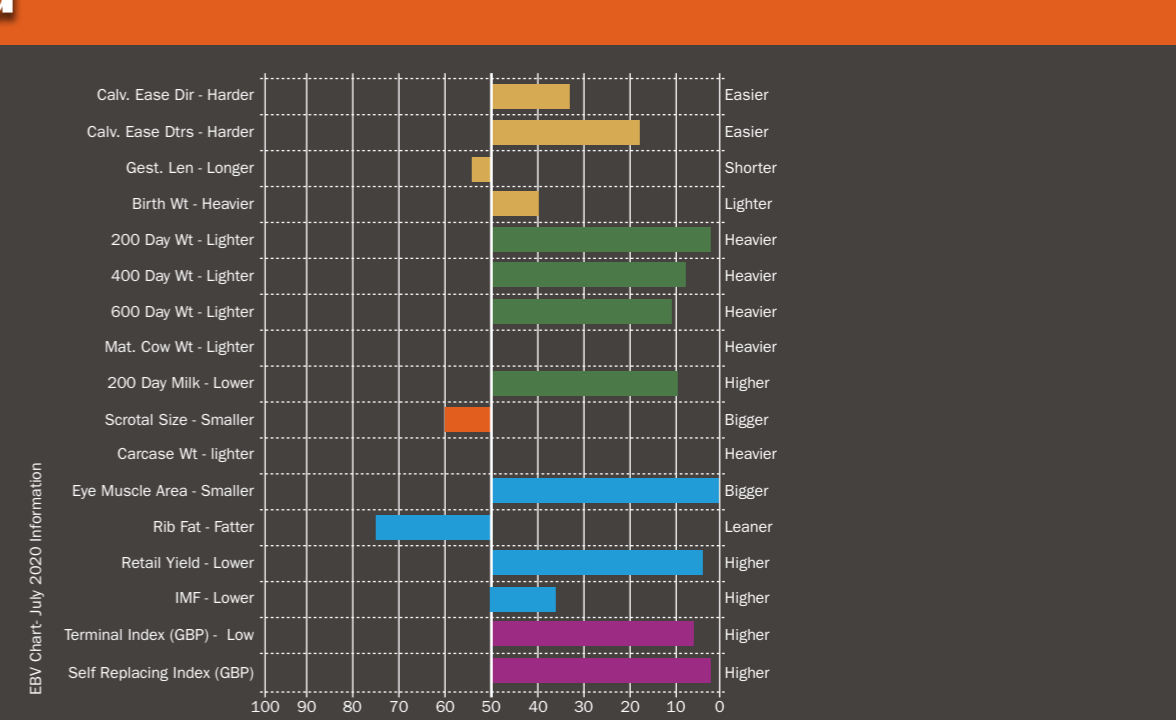

Netherhall 1 Oz **DAFFY** M024

SIRE: WIRRUNA DAFFY D1 DAM: WIRRUNA LAST DAY E163 (P) MGS: WIRRUNA VICKERY
D.O.B: 16/11/2014 EAR TAG: UK103719202024 AI CODE: H9375

Netherhall 1 **JACK** P602

SIRE: WIRRUNA JACK J12 DAM: NETHERHALL 1 OZ TIGRESS M018 MGS: WIRRUNA DAFFY D1
DOB: 18/04/2017 EAR TAG: UK103719 602602 AI CODE: H9322

Hereford

Hereford

Daffy is full of genetic potential. His pedigree is packed with well proven bloodlines to produce easy calving cattle that grow quickly and also yield well. He carries both Terminal and Self Replacing Indexes in the top 10% of the breed and Eye Muscle Area in the top 1% of the breed. Daffy is consistently producing small, easily born yet vigorous calves with short gestation that show exceptional, natural fleshing ability.

Boomer Birch, Beef Programme Manager