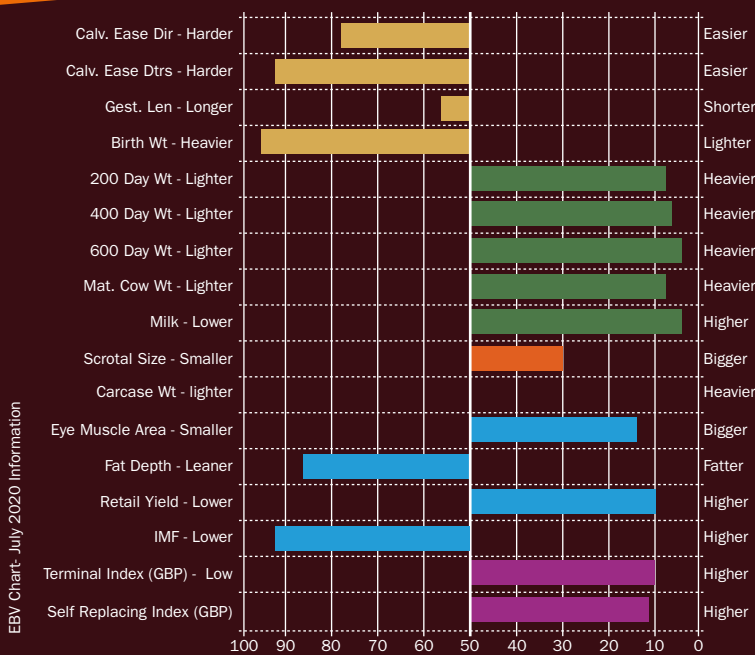

BLELACK LEICESTER

Aberdeen-Angus

Leicester displays an exceptional phenotype with fantastic performance figures. He ranks in the top 10% of the breed for Terminal and 15% for Self-replacing index and features in the top 20% for both Eye muscle area and retail beef yield. Leicester's pedigree is packed with some of the breeds top performing genetics. His Maternal Grand dam is the famous "Lockerley Laura D444" who has bred show winners and sale toppers up and down the country. We expect this bull to be a great producer of both male and female progeny.