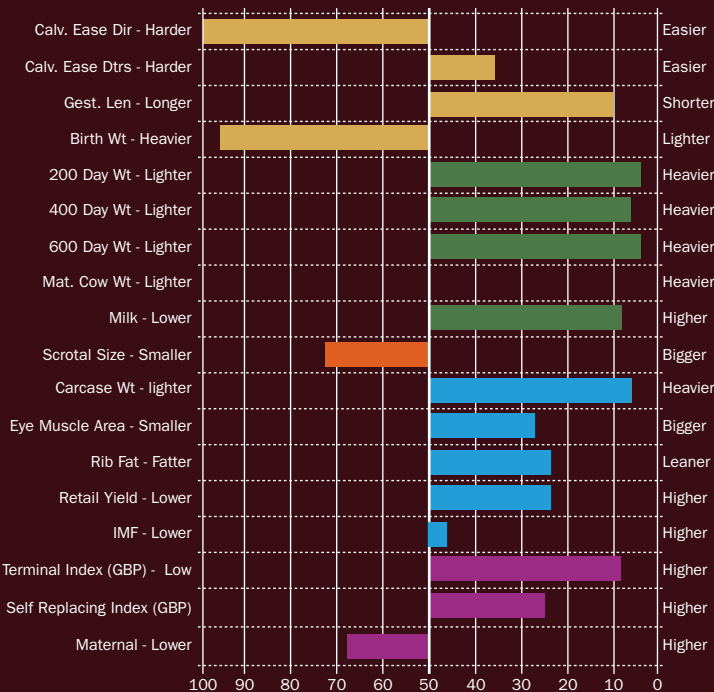

CHAPELTON NIJINSKY

Beef Shorthorn

EBV Chart - July 2020 Information

Nijinsky is the first son in AI from the much admired bull "Balnabroich Kermit". This red bull shows exceptional natural fleshing ability which is supported by exceptional width over his loin. With a milk EBV in the top 15% of the breed and a maternal Index in the top 20% we expect this bull to produce exceptional replacement daughters that are easily managed, milk well and perform in any suckler cow operation.

Boomer Birch, Beef Programme Manager

Chapelton Kingsley

Sire: Fergus of Upsall Dam: Chapelton Jackie 2130 MGS: Chapelton Typhoon
 Ear Tag: UK582662 105627 D.O.B: 24/03/2016 AI Code: BS0807

CHAPELTON KINGSLEY

Beef Shorthorn

Kingsley Daughter. Maralin Princess Myrtle

EBV Chart - July 2020 Information

Kingsley offers both phenotypic and statistical performance. His fantastic calving ease traits are backed up by a milk figure of +11 ranking him in the top 5% of the breed. Kingsley will be a suitable bull to breed replacements with and provide breeders with exceptional genetics.