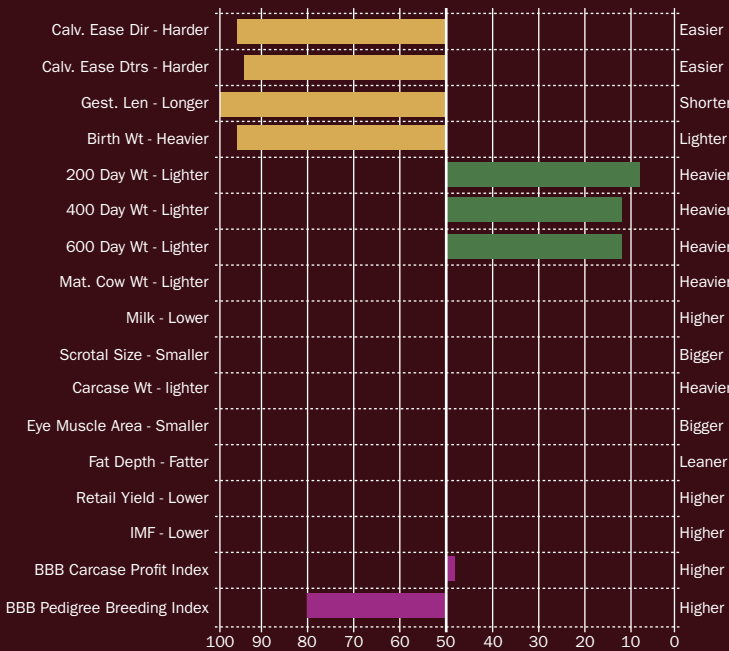

Beef Shorthorn

Kingsley Daughter. Maralin Princess Myrtle

EBV Chart - July 2020 Information

Kingsley offers both phenotypic and statistical performance. His fantastic calving ease traits are backed up by a milk figure of +11 ranking him in the top 5% of the breed. Kingsley will be a suitable bull to breed replacements with and provide breeders with exceptional genetics.

From the famous Jackie family and sired by Fergus Of Upsall, Kingsley displays both his parents outstanding attributes of easy fleshing and natural muscle.

Boomer Birch, Beef Programme Manager

Bedgebury Kent

Sire: Germinal De Fooz Dam: Bedgebury Fancy Pants MGS: Ballygrange Alex
 Ear Tag: UK260220 501912 D.O.B: 29/05/2015 AI Code: BB1526

British Blue

BEDGEBURY KENT

EBV Chart - July 2020 Information

Dtr Sunnybank-One-In-A-Million 7170