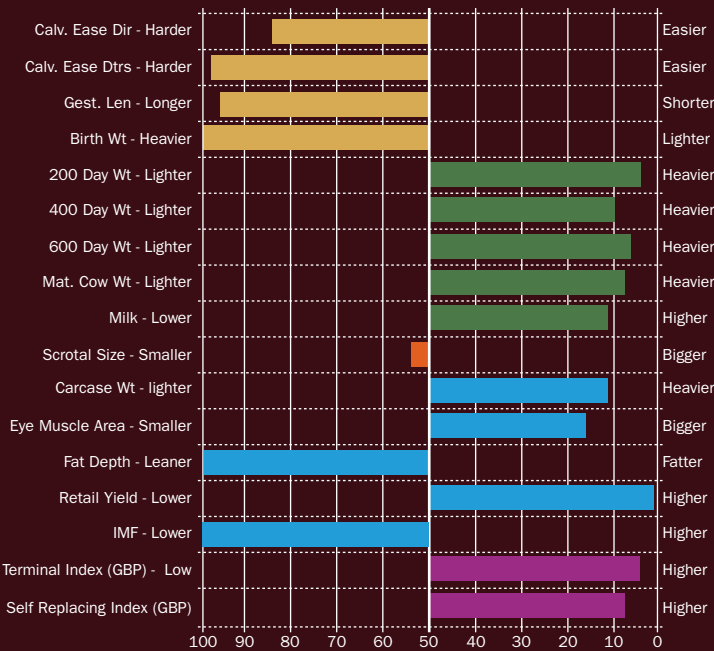

Sire: Blelack Prince Consul P378 Dam: Blelack Princess Candy MGS: Blelack Duke
 Ear Tag: UK521115 203844 D.O.B: 02/11/2016 AI Code: AA1539

BLELACK PRINCE CONSTABLE S844

Aberdeen-Angus

EBV Chart: July 2020 data information