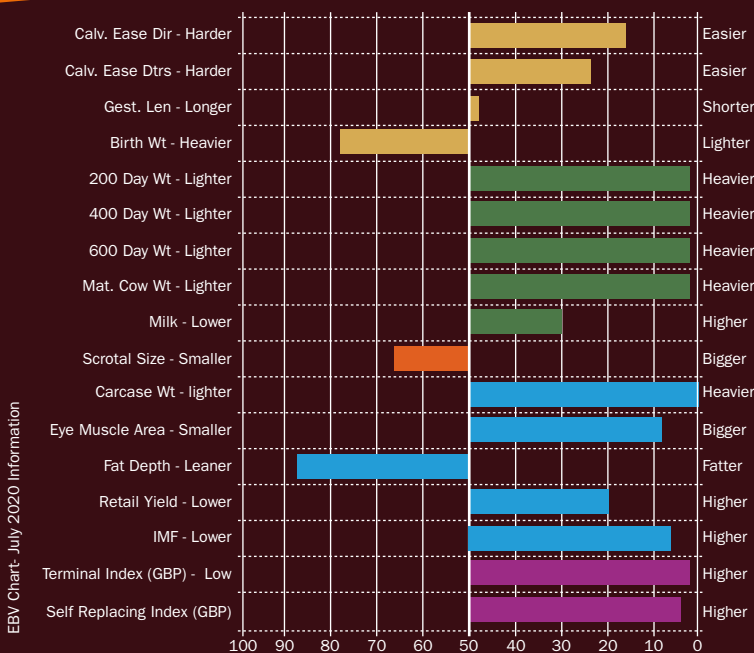

Charlie Boden, Sportsman Charolais

Whitecliffe Panama

Sire: Westcarse Houdini Dam: Whitecliffe Melinda MGS: Wesley Equinox
 Ear Tag: UK122919701117 D.O.B: 07/05/2019 AI Code: CH3992

NEW
 AVAILABLE NOW

WHITECLIFFE PANAMA

Charolais

Panama combines the much required calving ease whilst still maintaining exceptional carcass performance and growth traits. He ranks in the top 5% for 200, 400, 600 day weights. And the top 20% for calving ease direct. His Dam "Whitecliffe Melinda" is a moderate framed, natural fleshed well muscled daughter of the heavily proven Wesley Equinox.