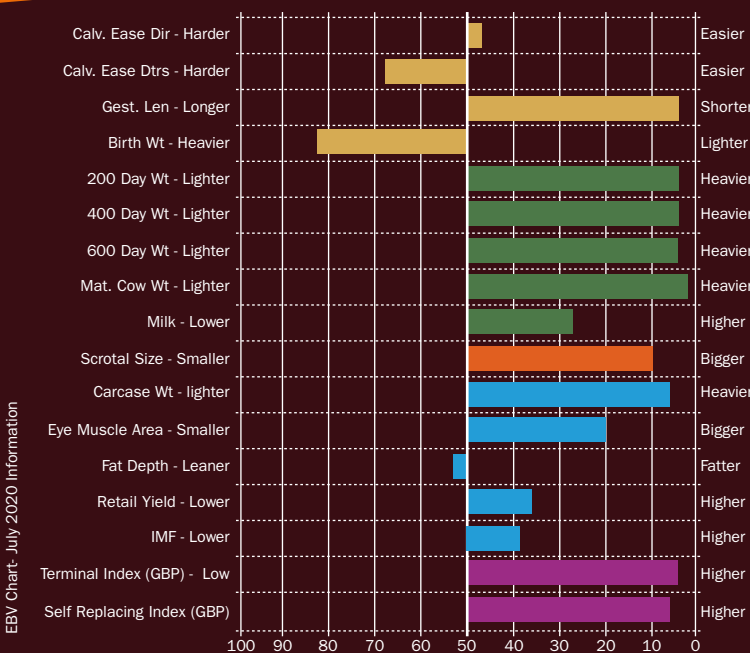

Orwell is a heifer's calf from a consistent breeding dam line of longevity with many bulls sold for breeding and females retained at Whitecliffe. His dam, Lioness is a very milky cow, breeding smart calves suitable for both pedigree and commercial breeders. He carries one copy of the F94L Profit Gene and is in the top 5% for 7 traits including; Gestation, 200, 400, 600, Carcase Weight, Terminal Sire Index and Self Replacing Index. His MGS is Blelack Digger and his sire is Thrunton Fairfax who are both trait leaders for Easy Calving and many other traits.

Boomer Birch, Beef Programme Manager