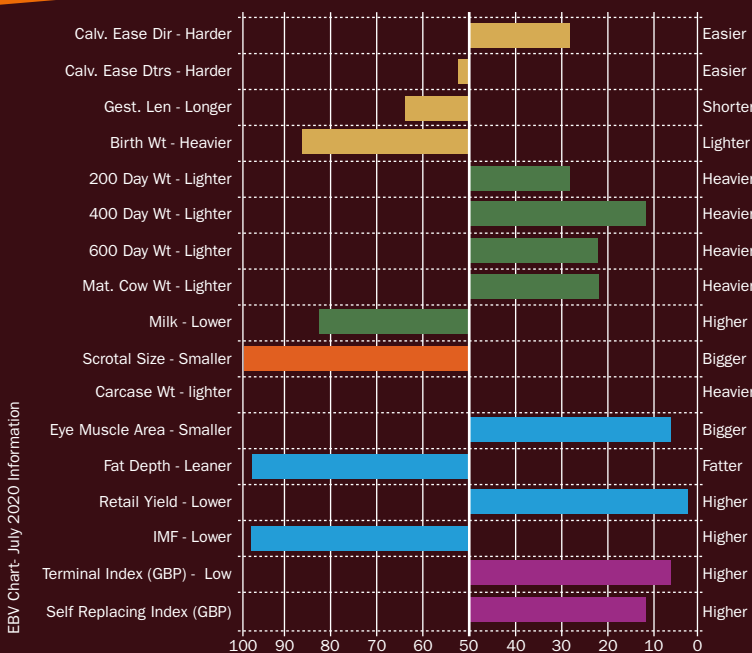

Dubliner is the complete package, offering a pedigree with breed leading sires from all over the globe on both sides, as well as displaying exceptional length with great conformation and muscle definition. This bull is sure to transmit carcass traits and conformation to all his progeny, his outstanding breed character and depth of pedigree also gives the impression that this bull will deliver style with a maternal index in the top 10% of the breed.

Boomer Birch, Beef Programme Manager

FOR USE ON COWS ONLY