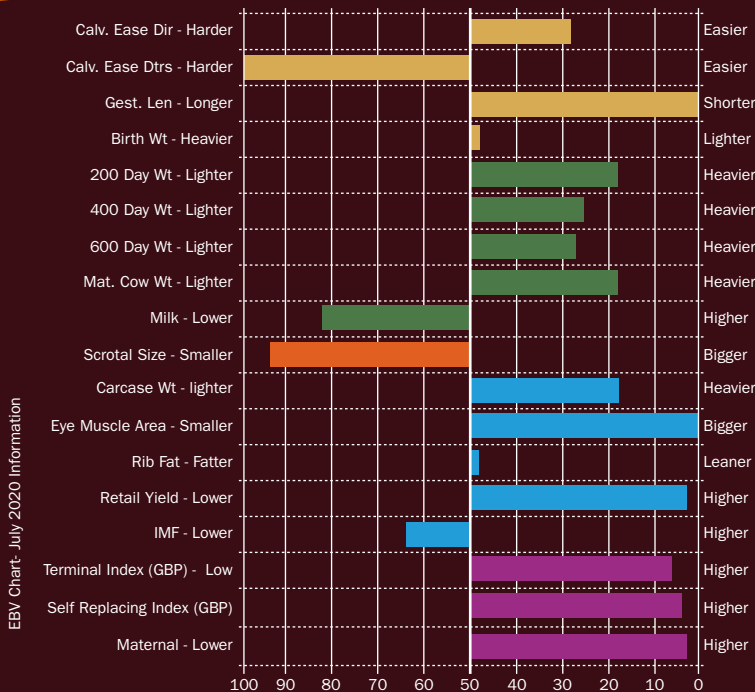

Aberdeen-Angus

Baltimore offers the complete package, combining some of the best proven International genetics available on the market. His sire 'AAR Ten x' carries an impressive set of EBVs that rank in the top 1% for 200, 400 & 600 day weights and the top 10% for all calving traits. His Dam 'Hoff Blackbird 594 5218' needs no introduction producing a number of widely used sons 'Rawburn Boss Hogg' and 'Rawburn Boss' just to name a few.

Boomer Birch, Beef Programme Manager

Meonhill Firebox

Sire: Chapelton Covenanter I3021 Dam: Glenisla Waterloo Zola R73 MGS: Dunsyre Mercenary (P)
 Ear Tag: UK281673 200477 D.O.B: 20/02/2012 AI Code: BS0861

MEONHILL FIREFOX

Beef Shorthorn

Firefox carries sheer power and correctness which is supported by an outstanding set of EBVs, ranking in the top 5% of the breed for both self replacing and terminal index.

His top 10% growth rates are accompanied by top 1% eye muscle area of +5 and a milk figure of +9 making this bull an exceptional all-rounder. In addition, Firefox is trait leader for gestation length carrying an EBV of -3.7. Firefox produces progeny that grow quickly and display exceptional weight gains and natural fleshing ability.