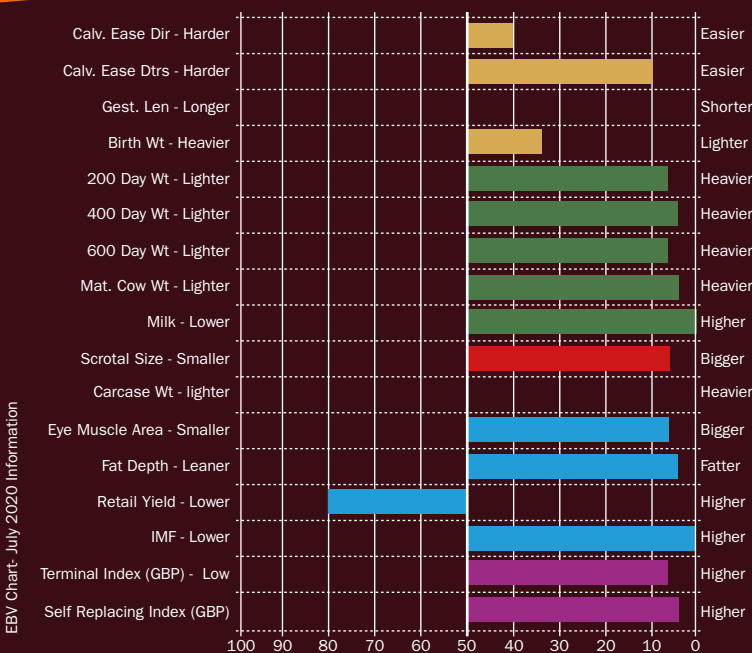

GOULDING RAZZLE DAZZLE

Aberdeen-Angus

Razzle Dazzle is an exceptional young bull that shows great muscle development and correctness. His Sire, Jerusalem Faberge R346 has transmitted his outstanding phenotype and style into his progeny. His pedigree is packed with proven genetics combining easy calving and high-performance sires. Razzle Dazzle carries a 5 star Terminal index and a four star Replacement index on the ICBF star rating.

Boomer Birch, Beef Programme Manager

Rawburn Baltimore

Sire: A A R Ten x 7008 Dam: Hoff Blackbird 594 MGS: SVF Bandolier
 Ear Tag: UK562106 602845 AI code: AA1724

MacG
Nov 19

NEW
AVAILABLE NOW

RAWBURN BALTIMORE U845

Aberdeen-Angus

Baltimore offers the complete package, combining some of the best proven International genetics available on the market. His sire 'AAR Ten x' carries an impressive set of EBVs that rank in the top 1% for 200, 400 & 600 day weights and the top 10% for all calving traits. His Dam 'Hoff Blackbird 594 5218' needs no introduction producing a number of widely used sons 'Rawburn Boss Hogg' and 'Rawburn Boss' just to name a few.