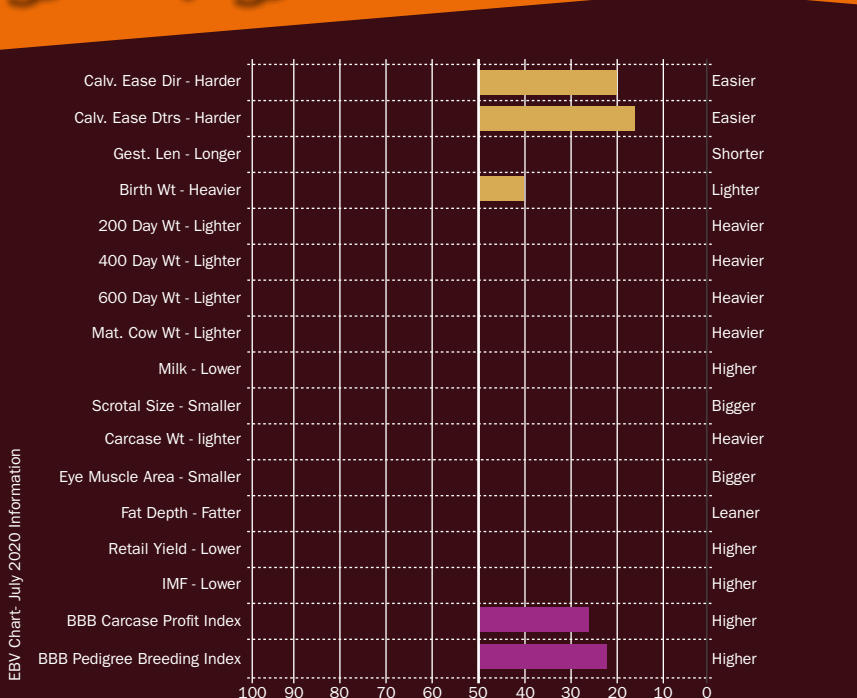

CRACKLEYBANK OSCAR

British Blue

An exciting new addition to the British Blue line up. Oscar combines some of the best proven genetics in the UK. His Dam "Crackley Bank Iron Candy" originates from the very successful "Tamhorn Winifred" family. This bull models an outstanding set of legs and feet and displays exceptional locomotion. Oscar's squareness and size will make this bull appeal to both pedigree and commercial producers.

Boomer Birch, Beef Programme Manager

Auchenlay Notorious

Sire: Sandyvale Jagerbomb Dam: Auchenlay Koala MGS: Almeley Erle
 Ear Tag: UK542740700549 D.O.B: 01/05/2018 AI Code: BB1722

AUCHENLAY NOTORIOUS

British Blue

Notorious is a great addition to our British Blue bull line up. His Sire "Sandyvale Jagerbomb" needs no introduction having been awarded the Supreme British Blue Champion at the Highland Show in 2018, and is consistently producing show winning progeny. Notorious models exceptional correctness that is complemented by outstanding width throughout. We expect this bull to produce progeny that display exceptional length and size.

Boomer Birch, Beef Programme Manager

EBV Chart: July 2020 Information

Sexed**ULTRA** 4M™

UK X PROVEN X RESULTS

UK Proven Promise

✓ HIGHER FERTILITY ✓ 21ST CENTURY TECHNOLOGY ✓ 100% UK PROVEN

Part of the **STgenetics** group.