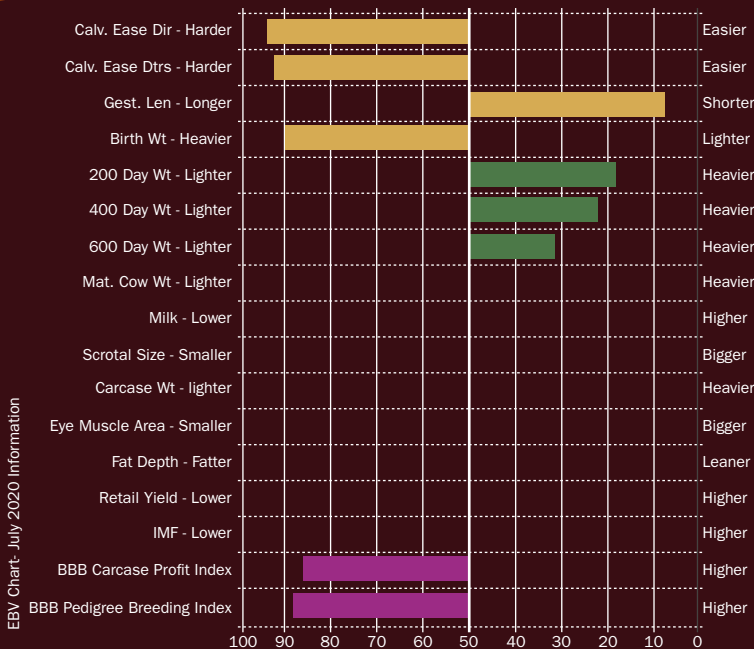

Kent has always been a standout bull. Bred at the famous Bedgebury herd this bull's pedigree is packed with consistent genetics that produce show cattle which are able to perform in any system. Kent was produced from one of the great bulls from Belgium with one of the most successful cow families in the UK breed. This bull is transmitting muscle to all his progeny along with style, character, and outstanding correctness. He has already produced many show winning and high priced progeny across the UK.

Boomer Birch, Beef Programme Manager

Crackley Bank Oscar

Sire: Boherard Cantona Dam: Crackley Bank Iron Candy MGS: Solwayveiv Dynamite
 Ear Tag: UK314080300087 D.O.B: 05/04/2019 AI Code: BB1773

NEW
 AVAILABLE NOW

CRACKLEYBANK OSCAR

British Blue

An exciting new addition to the British Blue line up. Oscar combines some of the best proven genetics in the UK. His Dam "Crackley Bank Iron Candy" originates from the very successful "Tamhorn Winifred" family. This bull models an outstanding set of legs and feet and displays exceptional locomotion. Oscar's squareness and size will make this bull appeal to both pedigree and commercial producers.