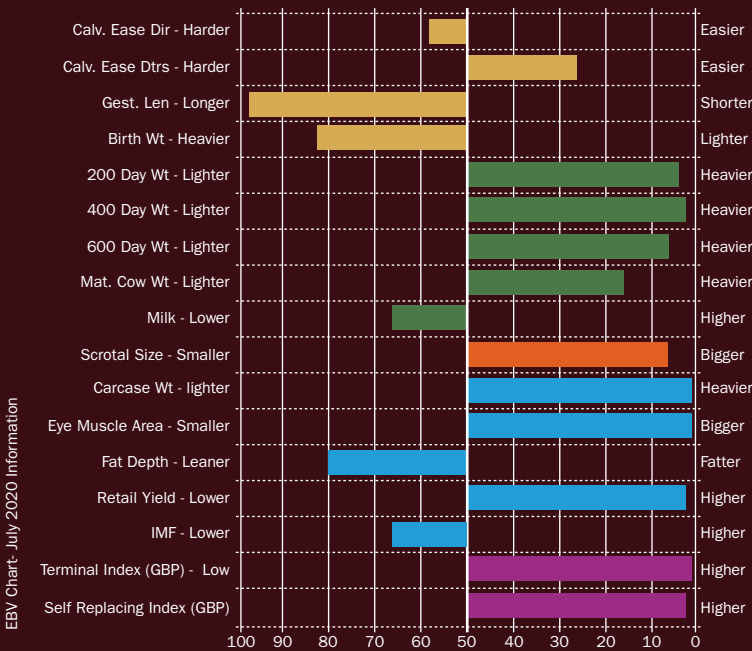

BLELACK LEICESTER

Aberdeen-Angus

Leicester displays an exceptional phenotype with fantastic performance figures. He ranks in the top 10% of the breed for Terminal and 15% for Self-replacing index and features in the top 20% for both Eye muscle area and retail beef yield. Leicester's pedigree is packed with some of the breeds top performing genetics. His Maternal Grand dam is the famous "Lockerley Laura D444" who has bred show winners and sale toppers up and down the country. We expect this bull to be a great producer of both male and female progeny.

Boomer Birch, Beef Programme Manager

Rawburn Black Bush

Sire: Bushs Strut 756 Dam: DBRL Blackbird 2N MGS: Coldstream Blackburn 10L
 Ear Tag: UK562106 102420 D.O.B: 21/09/2016 AI Code: AA1562

MacG
Mar '18

Score **ULTRA**
44
MALE & FEMALE
SEXED SEMEN
AVAILABLE

RAWBURN BLACK BUSH

Aberdeen-Angus

Black Bush's performance data is exceptional. It is rare to have a bull who has such easy calving credentials coupled with such impressive growth and carcass attributes.