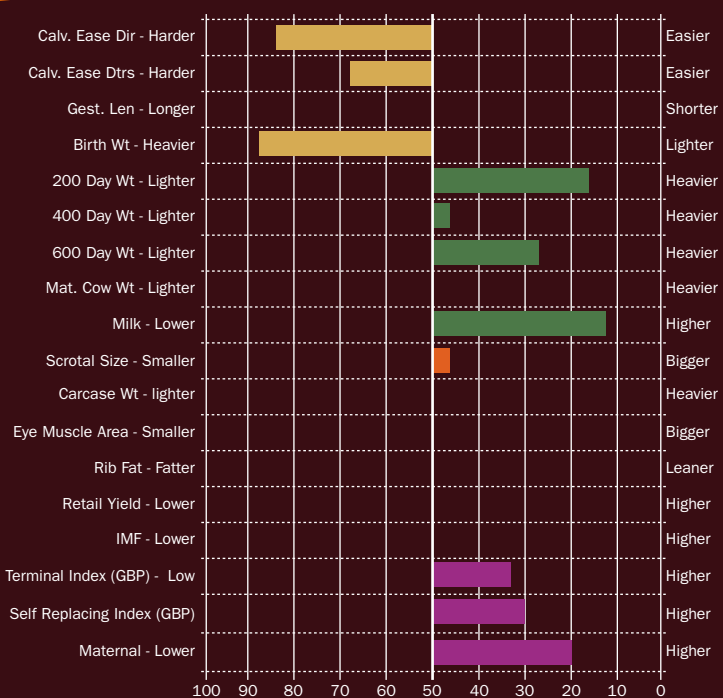

His top 10% growth rates are accompanied by top 1% eye muscle area of +5 and a milk figure of +9 making this bull an exceptional all-rounder. In addition, Firefox is trait leader for gestation length carrying an EBV of -3.7. Firefox produces progeny that grow quickly and display exceptional weight gains and natural fleshing ability.

Boomer Birch, Beef Programme Manager

Chapelton Nijinsky

Sire: Balnabroich Kermit Dam: Chapelton Gem 4413 MGS: Stonehills X Factor
 Eartag: UK582662-506653 AI Code BS0766

NEW
 AVAILABLE NOW

ULTRA
 SEXED SEMEN AVAILABLE ♀

CHAPELTON NIJINSKY

Beef Shorthorn

EBV Chart - July 2020 Information

Nijinsky is the first son in AI from the much admired bull "Balnabroich Kermit". This red bull shows exceptional natural fleshing ability which is supported by exceptional width over his loin. With a milk EBV in the top 15% of the breed and a maternal Index in the top 20% we expect this bull to produce exceptional replacement daughters that are easily managed, milk well and perform in any suckler cow operation.