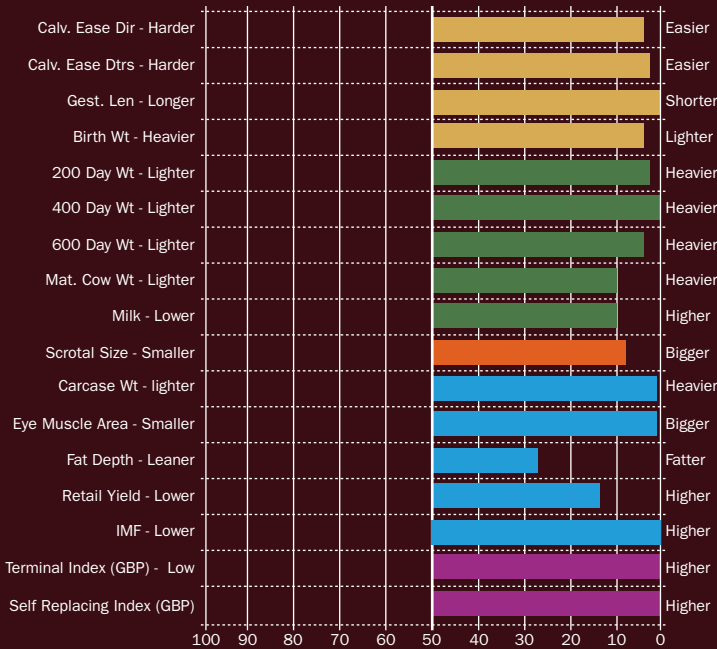

Boomer Birch, Beef Programme Manager

FOR USE ON COWS ONLY

Quaker Hill Dead Center

Sire: Exar Denver 2002B Dam: Quaker Hill Blackcap 0A32 MGS: Mcc Daybreak
 Ear Tag: 17831035(US)40 D.O.B: 12/03/2014 AI Code: AA1369

QUAKER HILL DEAD CENTER

Aberdeen-Angus

IRCC

EBV Chart - July 2020 Information

Dam: Quaker Hill Balckcap

The complete package, this proven sire combines an outcross pedigree with Top 5% calving ease, birth weights and gestation lengths. His breed leading Terminal and Self replacing index's make this bull a exceptional option for Pedigree and commercial producers.