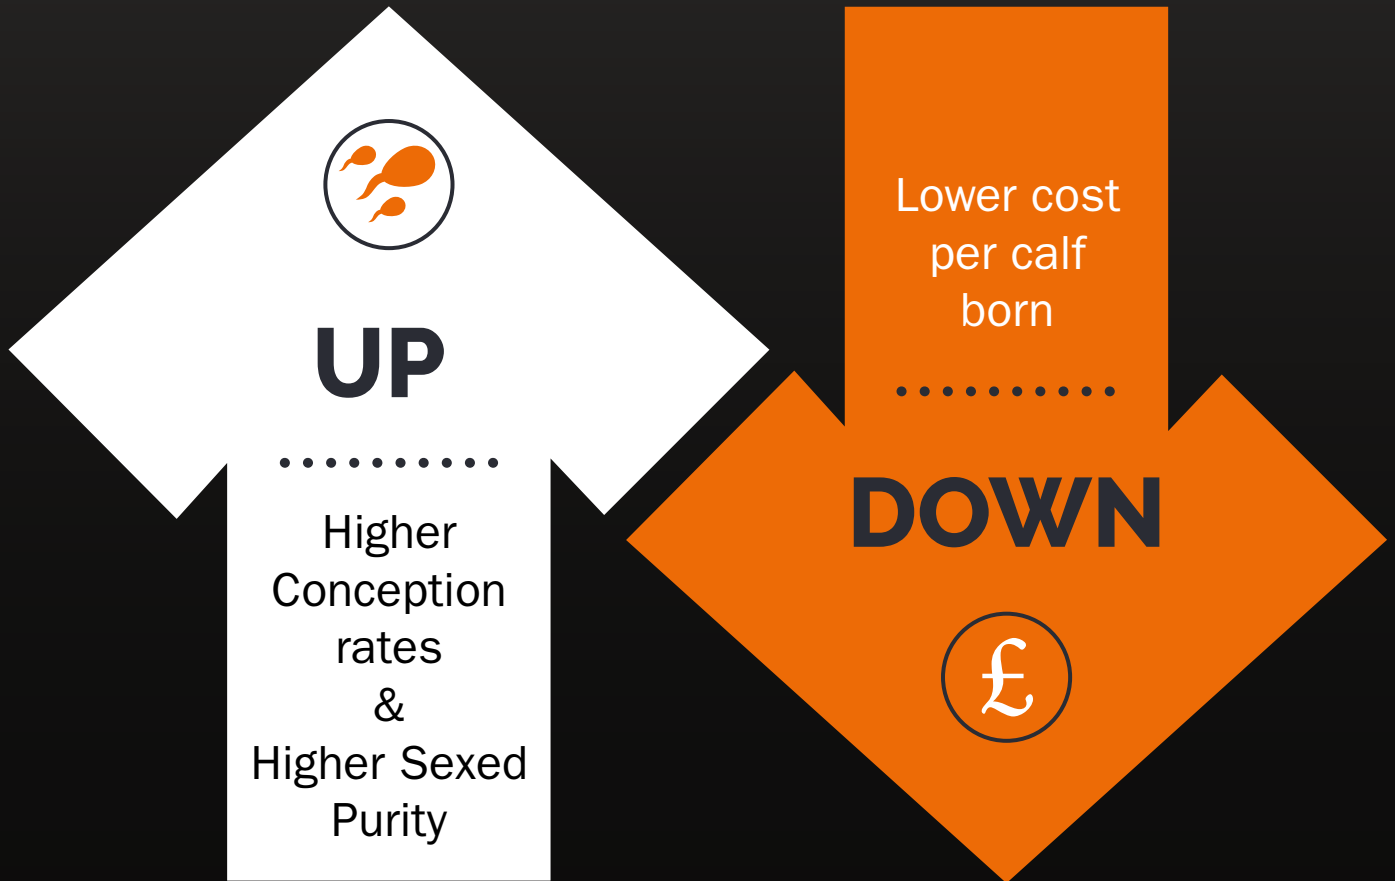

Sexed**ULTRA** 4M™

UK X PROVEN X RESULTS