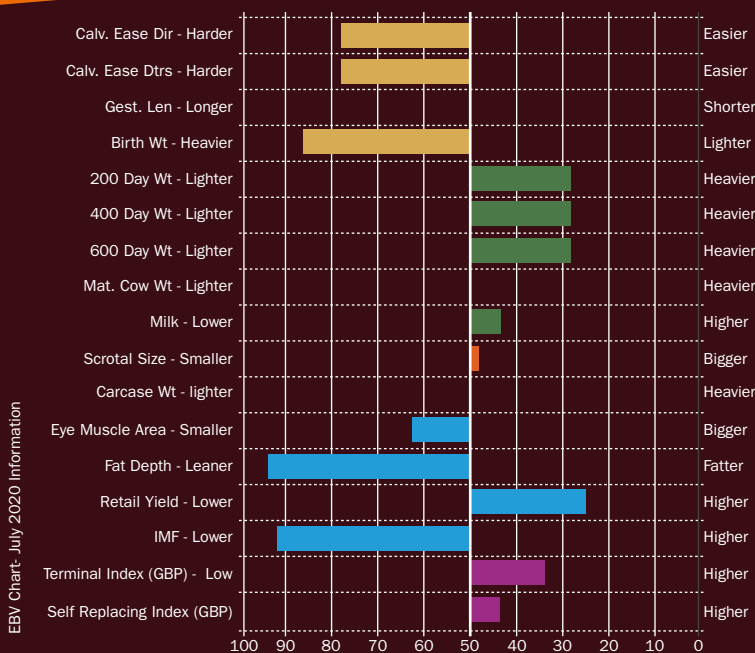

QUAKER HILL DEAD CENTER

Aberdeen-Angus

IRCC

EBV Chart - July 2020 Information

Dam: Quaker Hill Balckcap

The complete package, this proven sire combines an outcross pedigree with Top 5% calving ease, birth weights and gestation lengths. His breed leading Terminal and Self replacing index's make this bull a exceptional option for Pedigree and commercial producers.

Boomer Birch, Beef Programme Manager

Goulding Razzle Dazzle

Sire: Jerusalem Faberge R346 Dam: Goulding Jane N577 MGS: Nightgale Proud Jake G405
 Ear Tag: 20180606(IR)44 D.O.B: 08/01/2018 AI Code: AA1648

GOULDING RAZZLE DAZZLE

Aberdeen-Angus

Razzle Dazzle is an exceptional young bull that shows great muscle development and correctness. His Sire, Jerusalem Faberge R346 has transmitted his outstanding phenotype and style into his progeny. His pedigree is packed with proven genetics combining easy calving and high-performance sires. Razzle Dazzle carries a 5 star Terminal index and a four star Replacement index on the ICBF star rating.