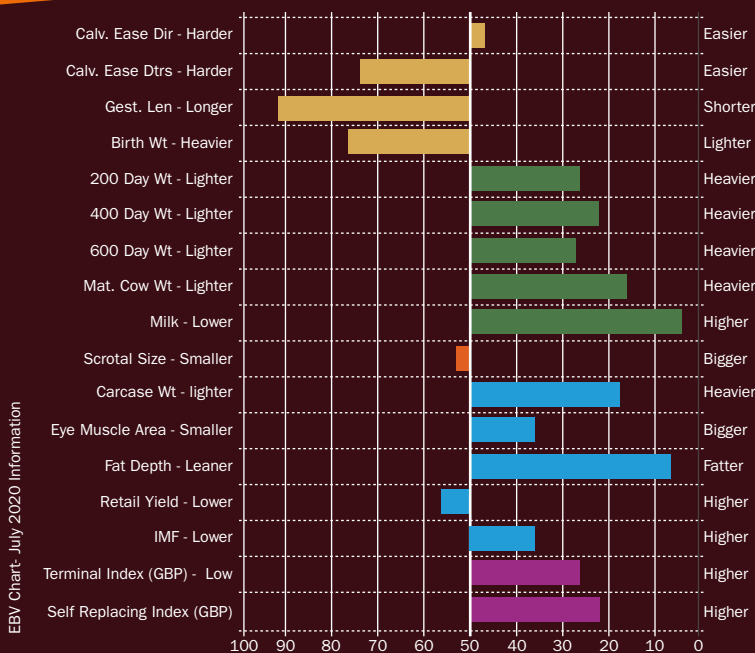

Boomer Birch, Beef Programme Manager

Barnsford Ferny

Sire: Balmyle Bollinger Dam: Alwent Broom MGS: Elrick Uranium
 Ear Tag: UK583118200002 D.O.B: 13/05/2010 AI Code: CH4259

MacG
July '13

BARNSFORD FERNY

Charolais