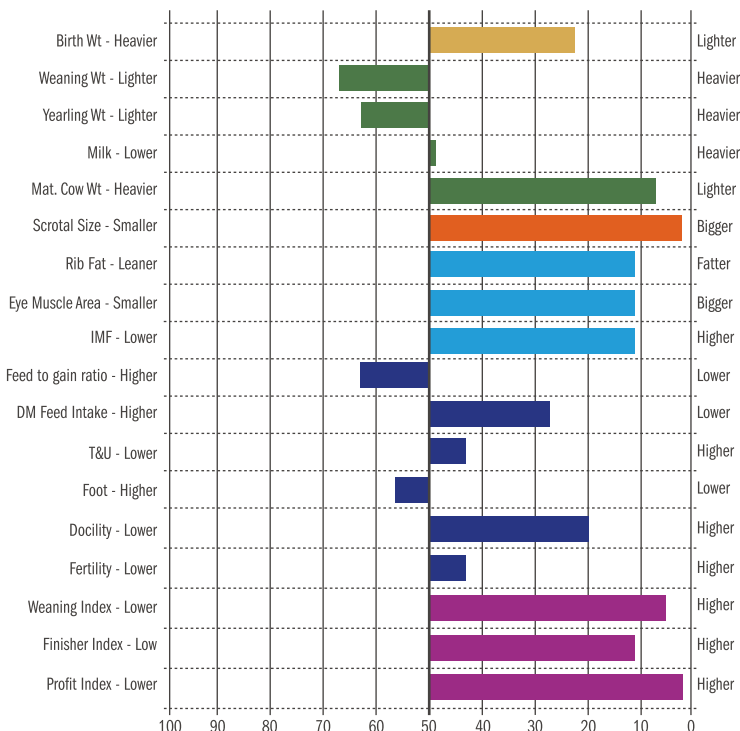

Black Wager bull calf

Black Wager heifer calf