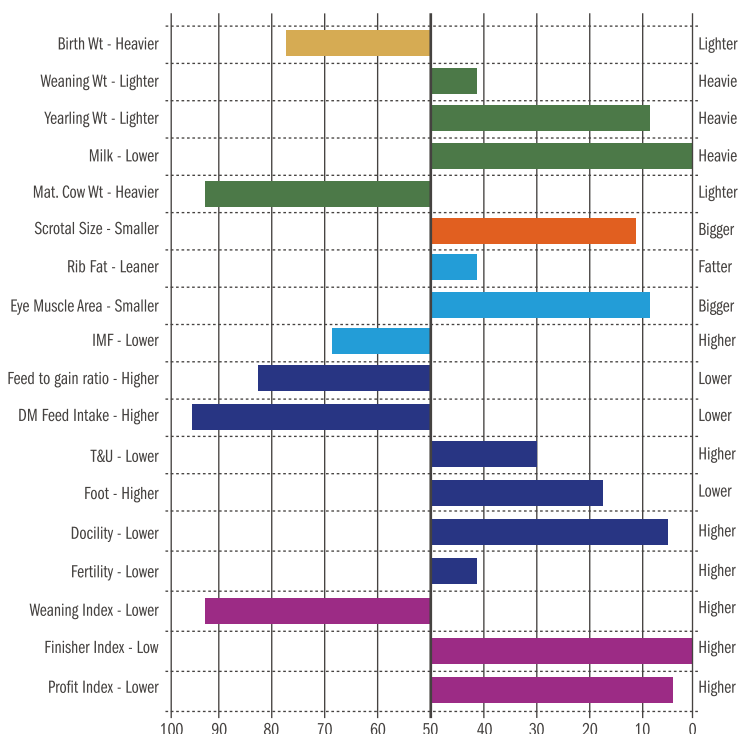

- +45kg for milk (Top 1% of the breed)
- Expect larger than average birthweights
- Breed larger framed replacements
- Breeds functional females

www.stabiliser.co.uk

[CLICK HERE TO VIEW PEDIGREE](#)