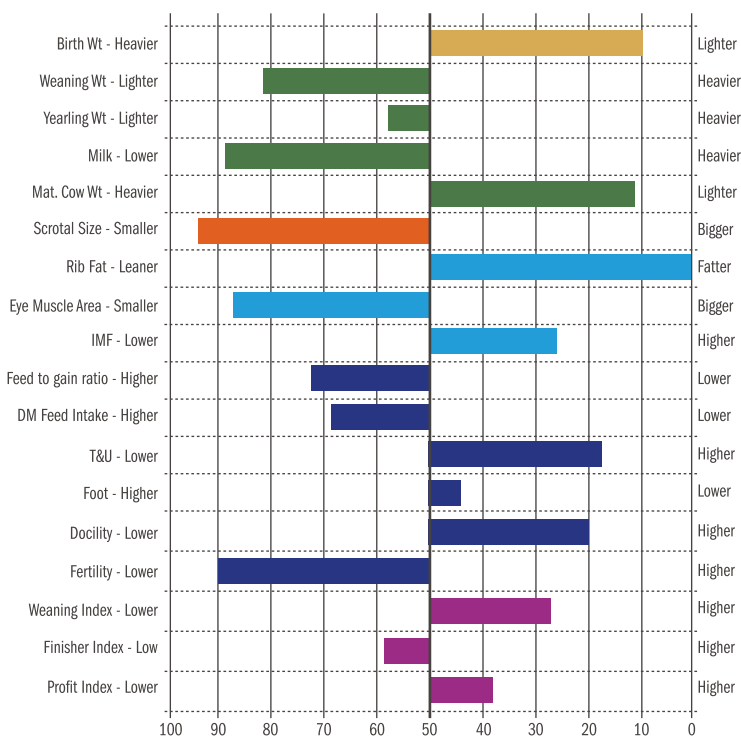

- Great easy calving sire
- Perfect for increasing mature cow weight
- Great growth rates, while maintaining reduced Dry Matter Intake
- 5* Finisher and Profit Index sire

www.stabiliser.co.uk

CLICK HERE TO VIEW PEDIGREE

GIVENDALE BLACK PREMIER P215

Sire: Hooks Trinity Dam: LCOC Canyon Bell MGS: Connealy Frontline IMP Ear Tag: UK142911 602859 D.O.B: 16/03/2014 AI Code: ST0969

Stabiliser Cattle Company

Givendale Black Premier carries a bloodline that remains a popular choice for Stabiliser herds to this day. As a son of the prolific US sire Hooks Trinity, a name well-known in the breed, Premier brings a balance of calving ease, maternal efficiency, and carcass quality. An ideal choice for breeding replacements, Premier produces moderate to smaller-framed cows that are docile, structurally sound, and exceptionally hardy.

His daughters excel in foot quality and durability, making them well-suited for challenging environments. On the terminal side, Premier offers high Rib Fat and Intramuscular Fat, ensuring his offspring finish well and produce exceptional eating quality, while also maintaining body condition in harsher conditions. Whether you're looking to enhance cow efficiency or improve beef quality, Givendale Black Premier is a proven, dependable option.