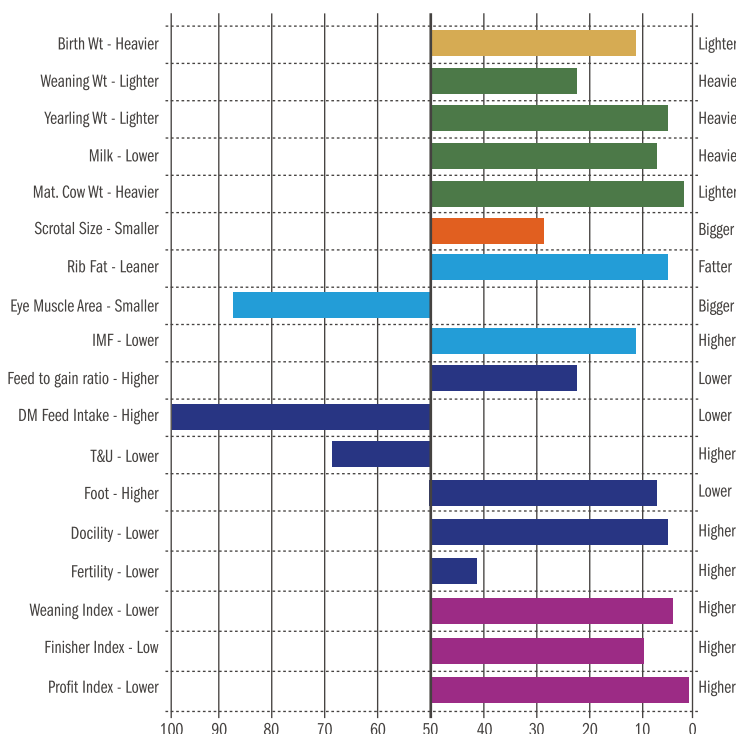

His calves are living up to expectations, displaying tremendous growth while maintaining ease of calving, making him an ideal choice for heifers. Genetically, Atomic excels across the board, with strong GEVVs for Milk, Fertility, moderate-sized cows, Foot Structure, and Docility. Whether you're looking to improve herd efficiency or maximise profitability, Selside Atomic delivers reliable results.

- Strong maternal traits
- Outstanding growth rate sire
- Progeny will exhibit great docility
- A sire to transmit sound locomotion

www.stabiliser.co.uk

[CLICK HERE TO VIEW PEDIGREE](#)

WEIGHTON WOLD WARRICK