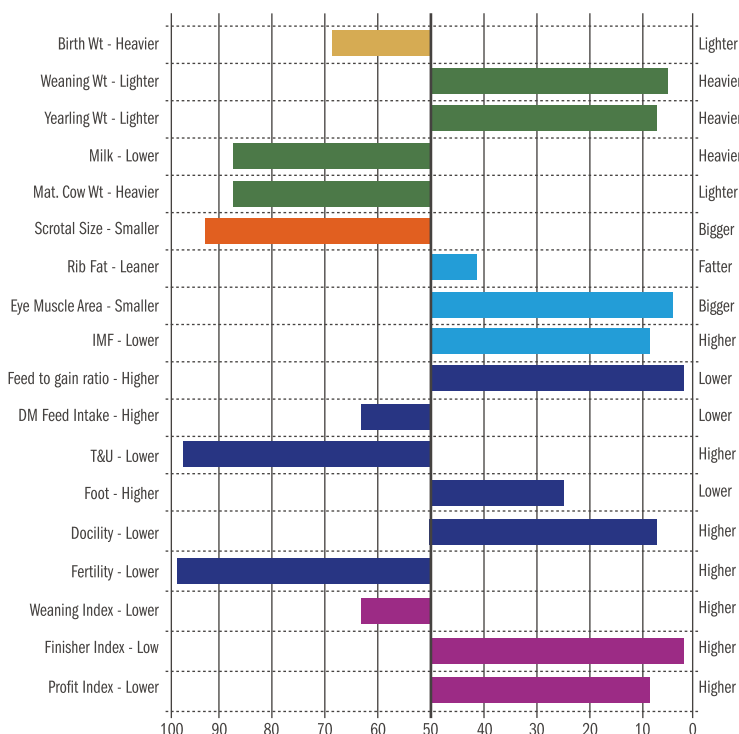

Stabiliser Cattle Company

Weighton Wold Warrick is a standout son of US sire Leachman Decree, a new and exciting bloodline in the UK that has been making waves for the phenomenal growth it brings to offspring. Warrick is no exception, delivering exceptional growth rates, carcase traits, and an outstanding Feed to Gain ratio, ensuring that what he consumes is efficiently converted, a heritable trait passed on to his progeny.

In addition to his high growth rate GEBVs, Warrick ranks highly for docility and foot structure, making him an excellent choice for producing high-performing, efficient fattening stock. As a homozygous polled bull, he ensures all his progeny will be polled. With a slightly higher birth weight than the Stabiliser average, we recommend using Warrick on cows rather than heifers, where he will still offer easy calving and exceptional results.