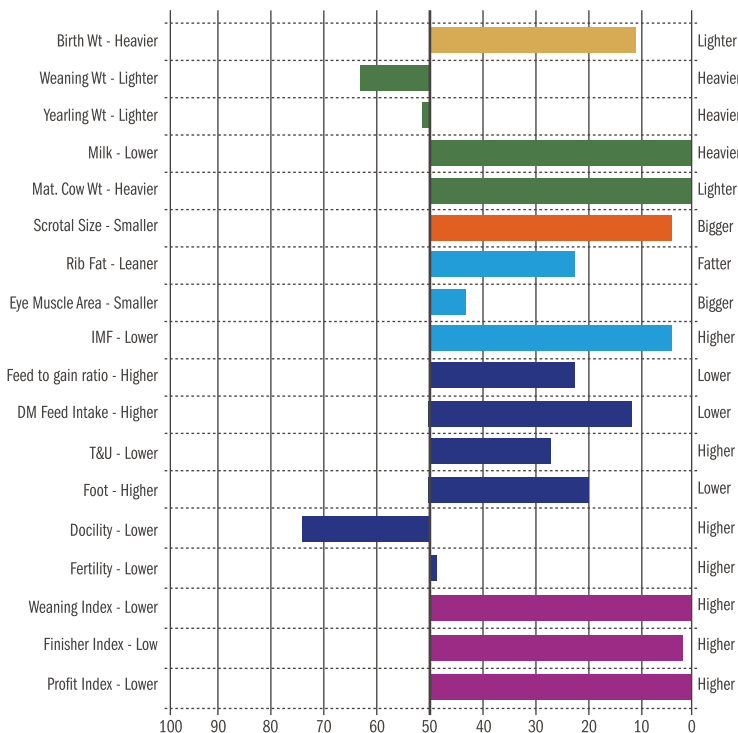

Antrobus calf, 5 weeks of age

- First calves born easily, displaying great growth
- +34kg for milk (Top 1% of the breed)
- A great allrounder
- 5* Weaning, Finisher and Profit Index sire

www.stabiliser.co.uk