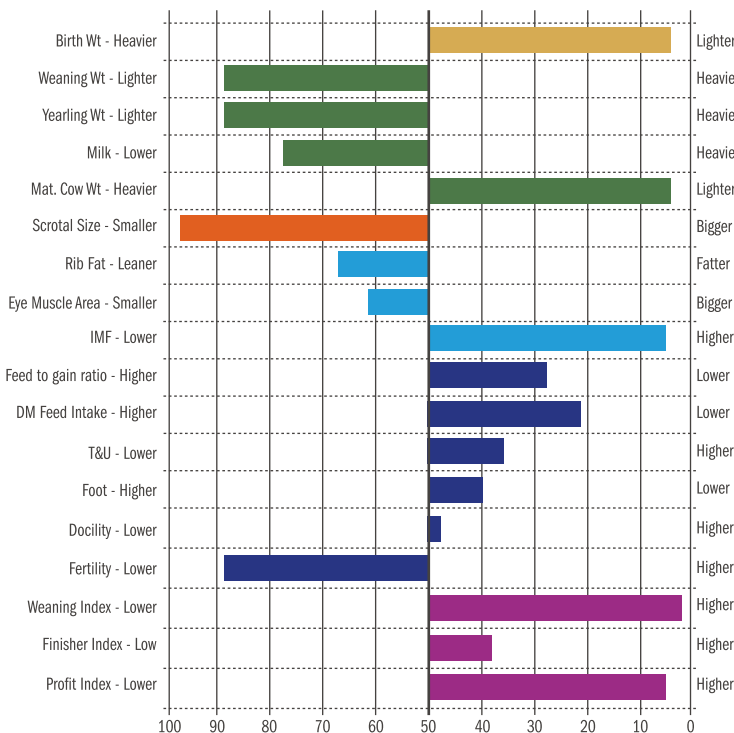

Yearling Uppercut heifer

Yearling Uppercut heifers

- Proven easy calving genetics, suitable for heifers
- Breeds great phenotypes in his progeny
- 5* Weaning and Profit Index sire
- Heterozygous black

www.stabiliser.co.uk

CLICK HERE TO VIEW PEDIGREE