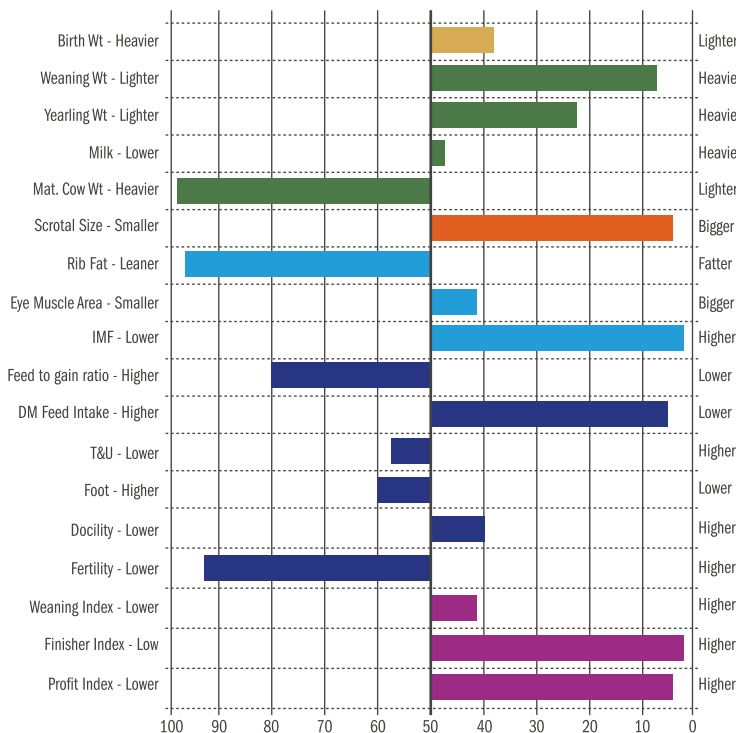

- Great easy calving sire
- Perfect for increasing mature cow weight
- Great growth rates, while maintaining reduced Dry Matter Intake
- 5* Finisher and Profit Index sire

www.stabiliser.co.uk

CLICK HERE TO VIEW PEDIGREE