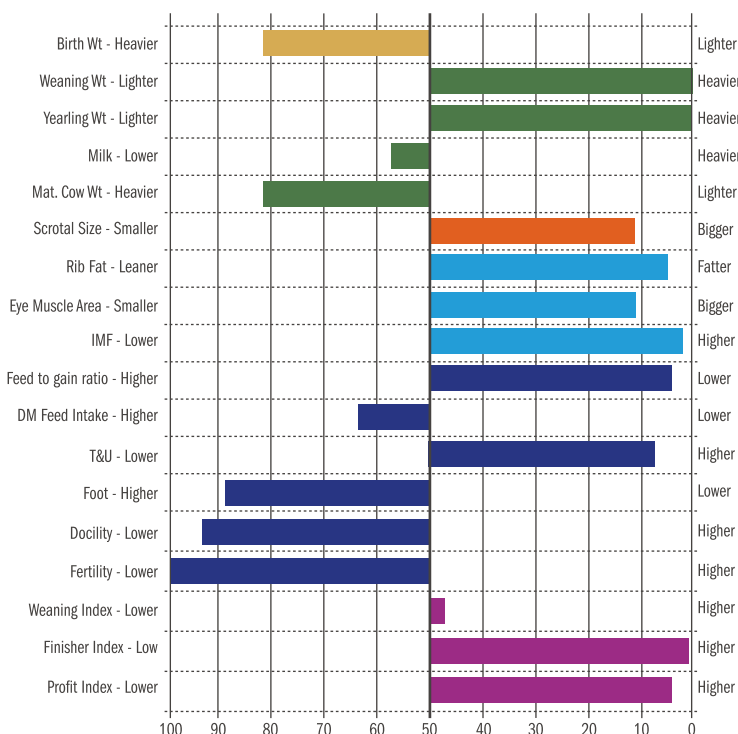

- Heavily proven sire
- Outstanding Weaning and Yearling weight performance
- Great carcase characteristics
- Heterozygous Black

www.stabiliser.co.uk

CLICK HERE TO VIEW PEDIGREE