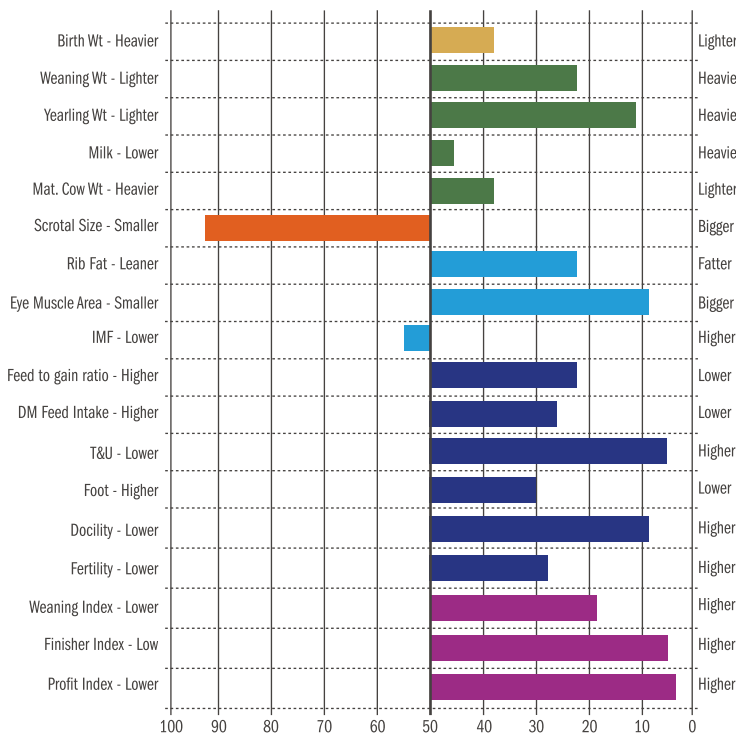

- Produces very functional females
- Calves exhibit rapid growth & natural fleshing
- Excels in carcass traits
- A well rounded sire to be used confidently

www.stabiliser.co.uk

CLICK HERE TO VIEW PEDIGREE